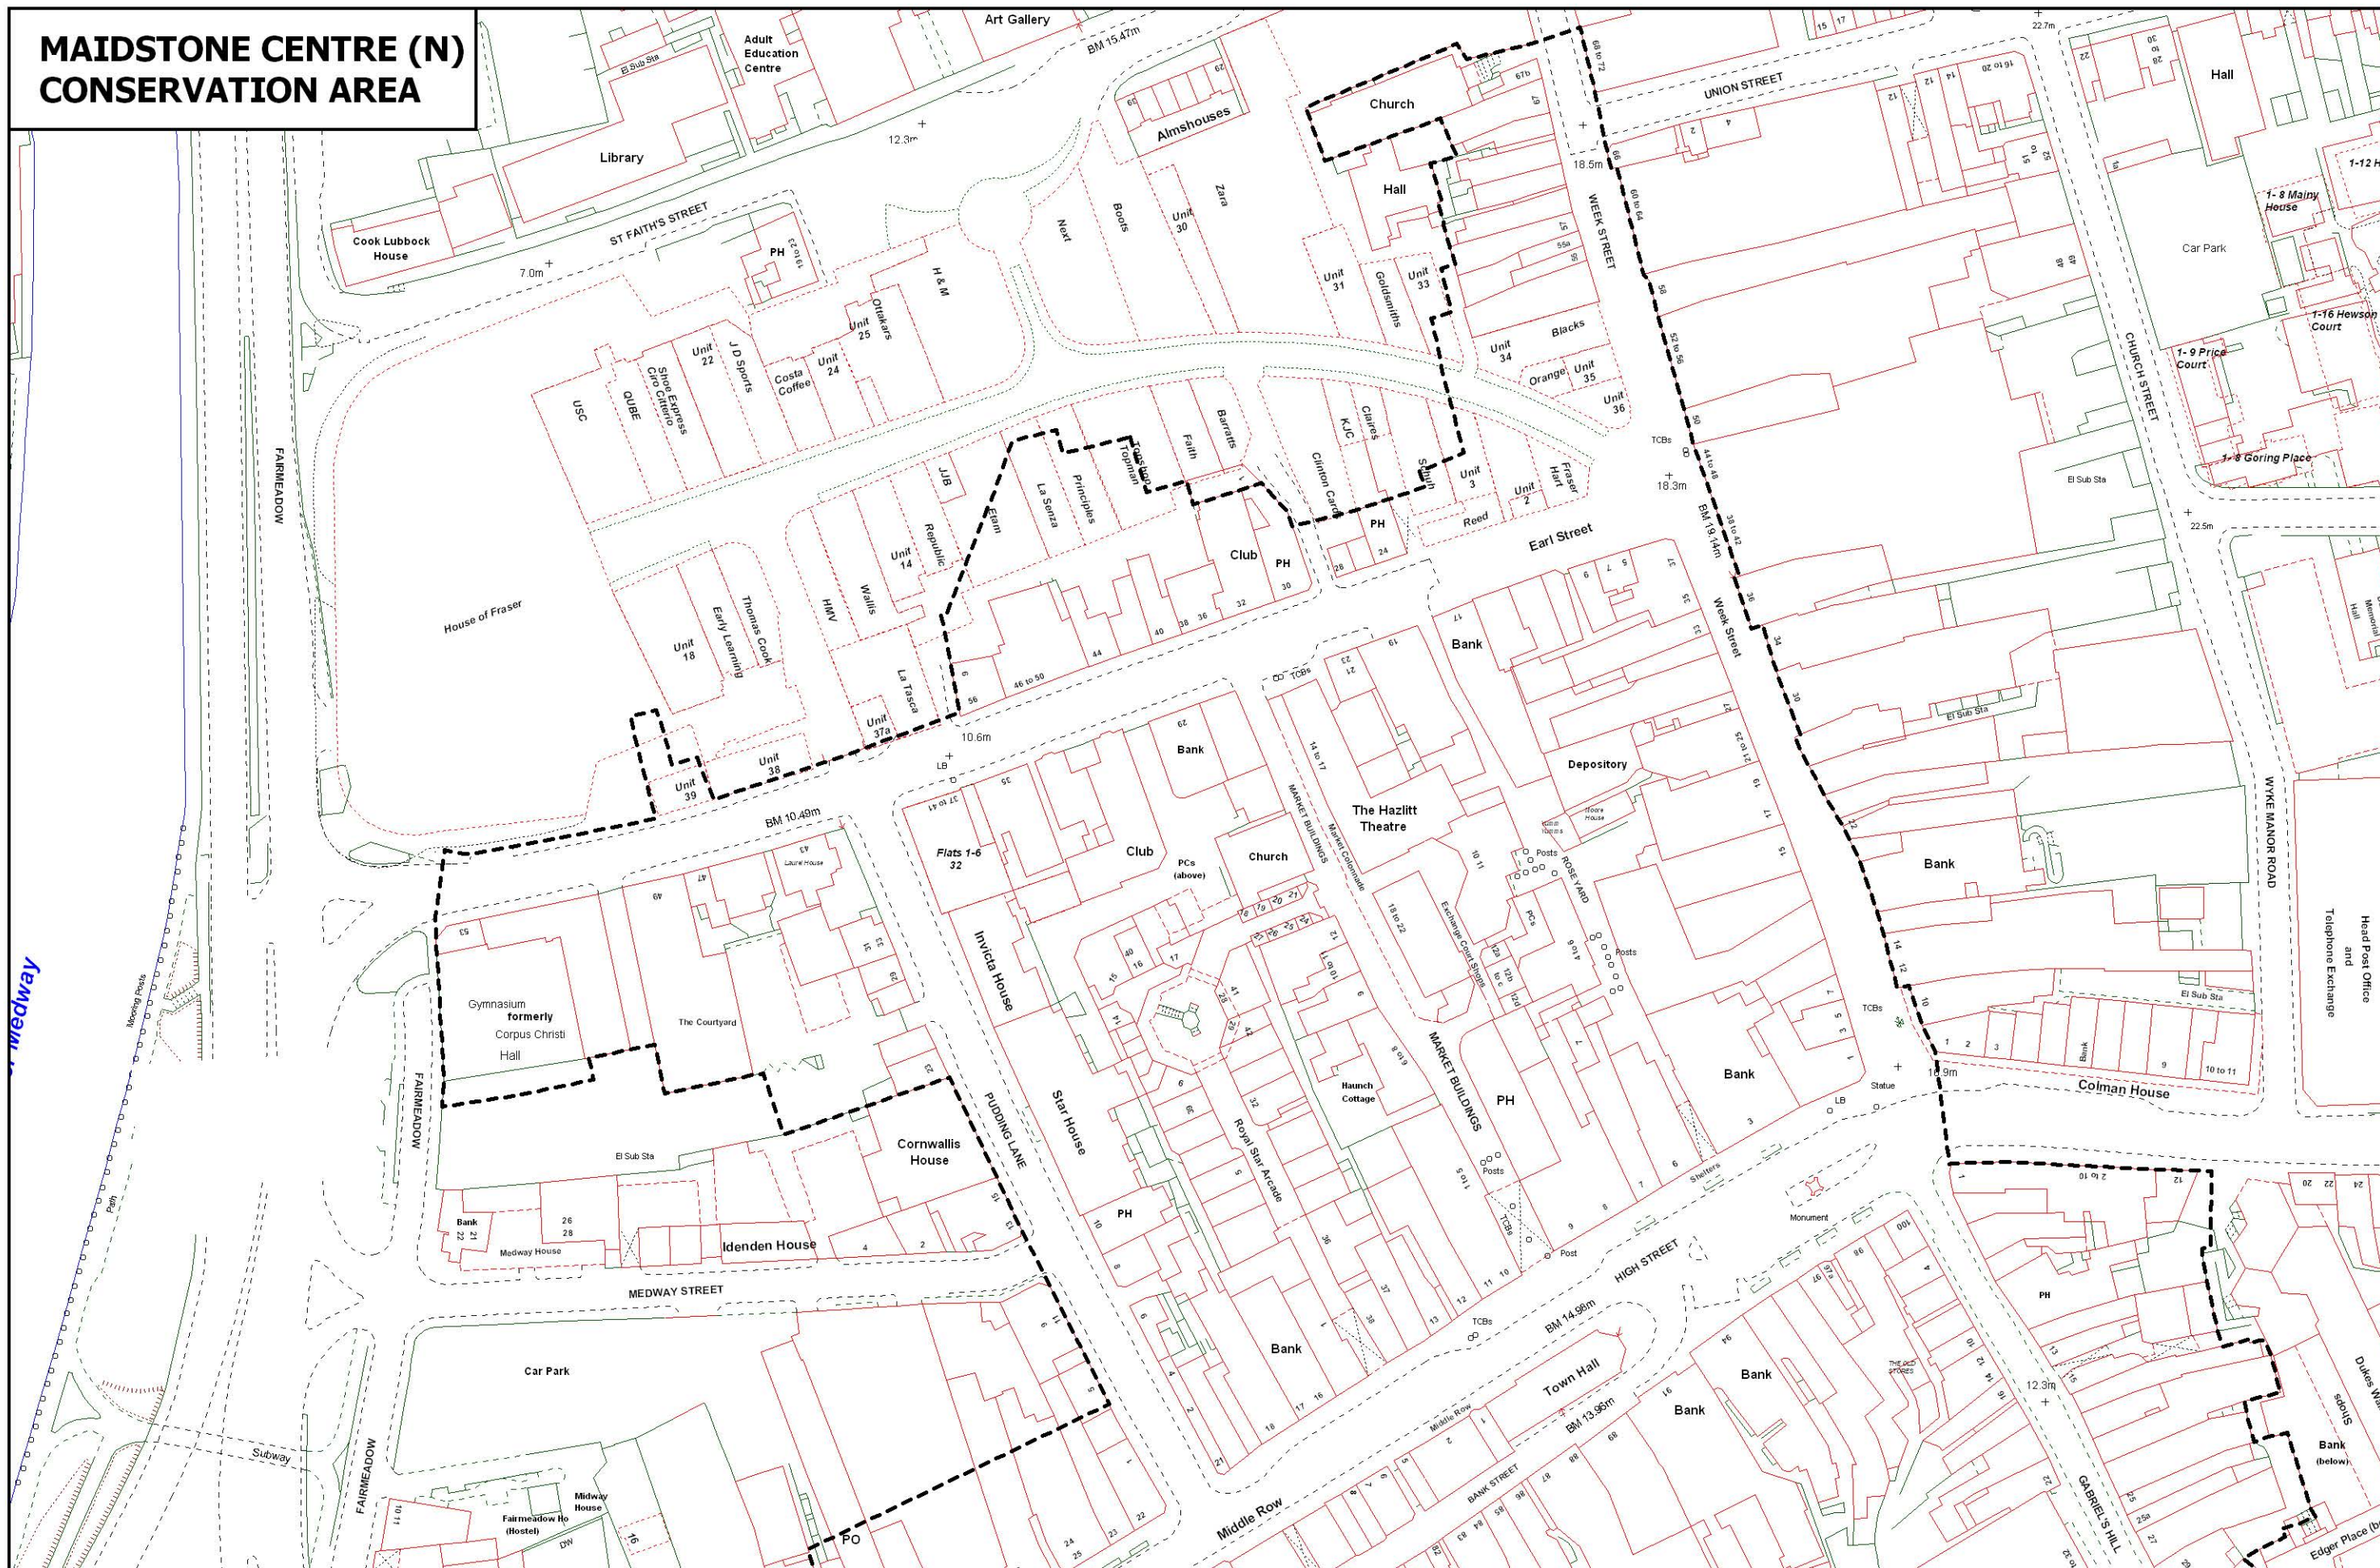

MAIDSTONE CENTRE (N) CONSERVATION AREA

THE MAIDSTONE BOROUGH COUNCIL

Reproduced from the Ordnance Survey mapping with the permission of the Controller of Her Majesty's Stationery Office © Crown copyright.
Unauthorised reproduction infringes Crown copyright and may lead to prosecution or civil proceedings.
The Maidstone Borough Council Licence No. 100019636, 2008. Scale 1:1250