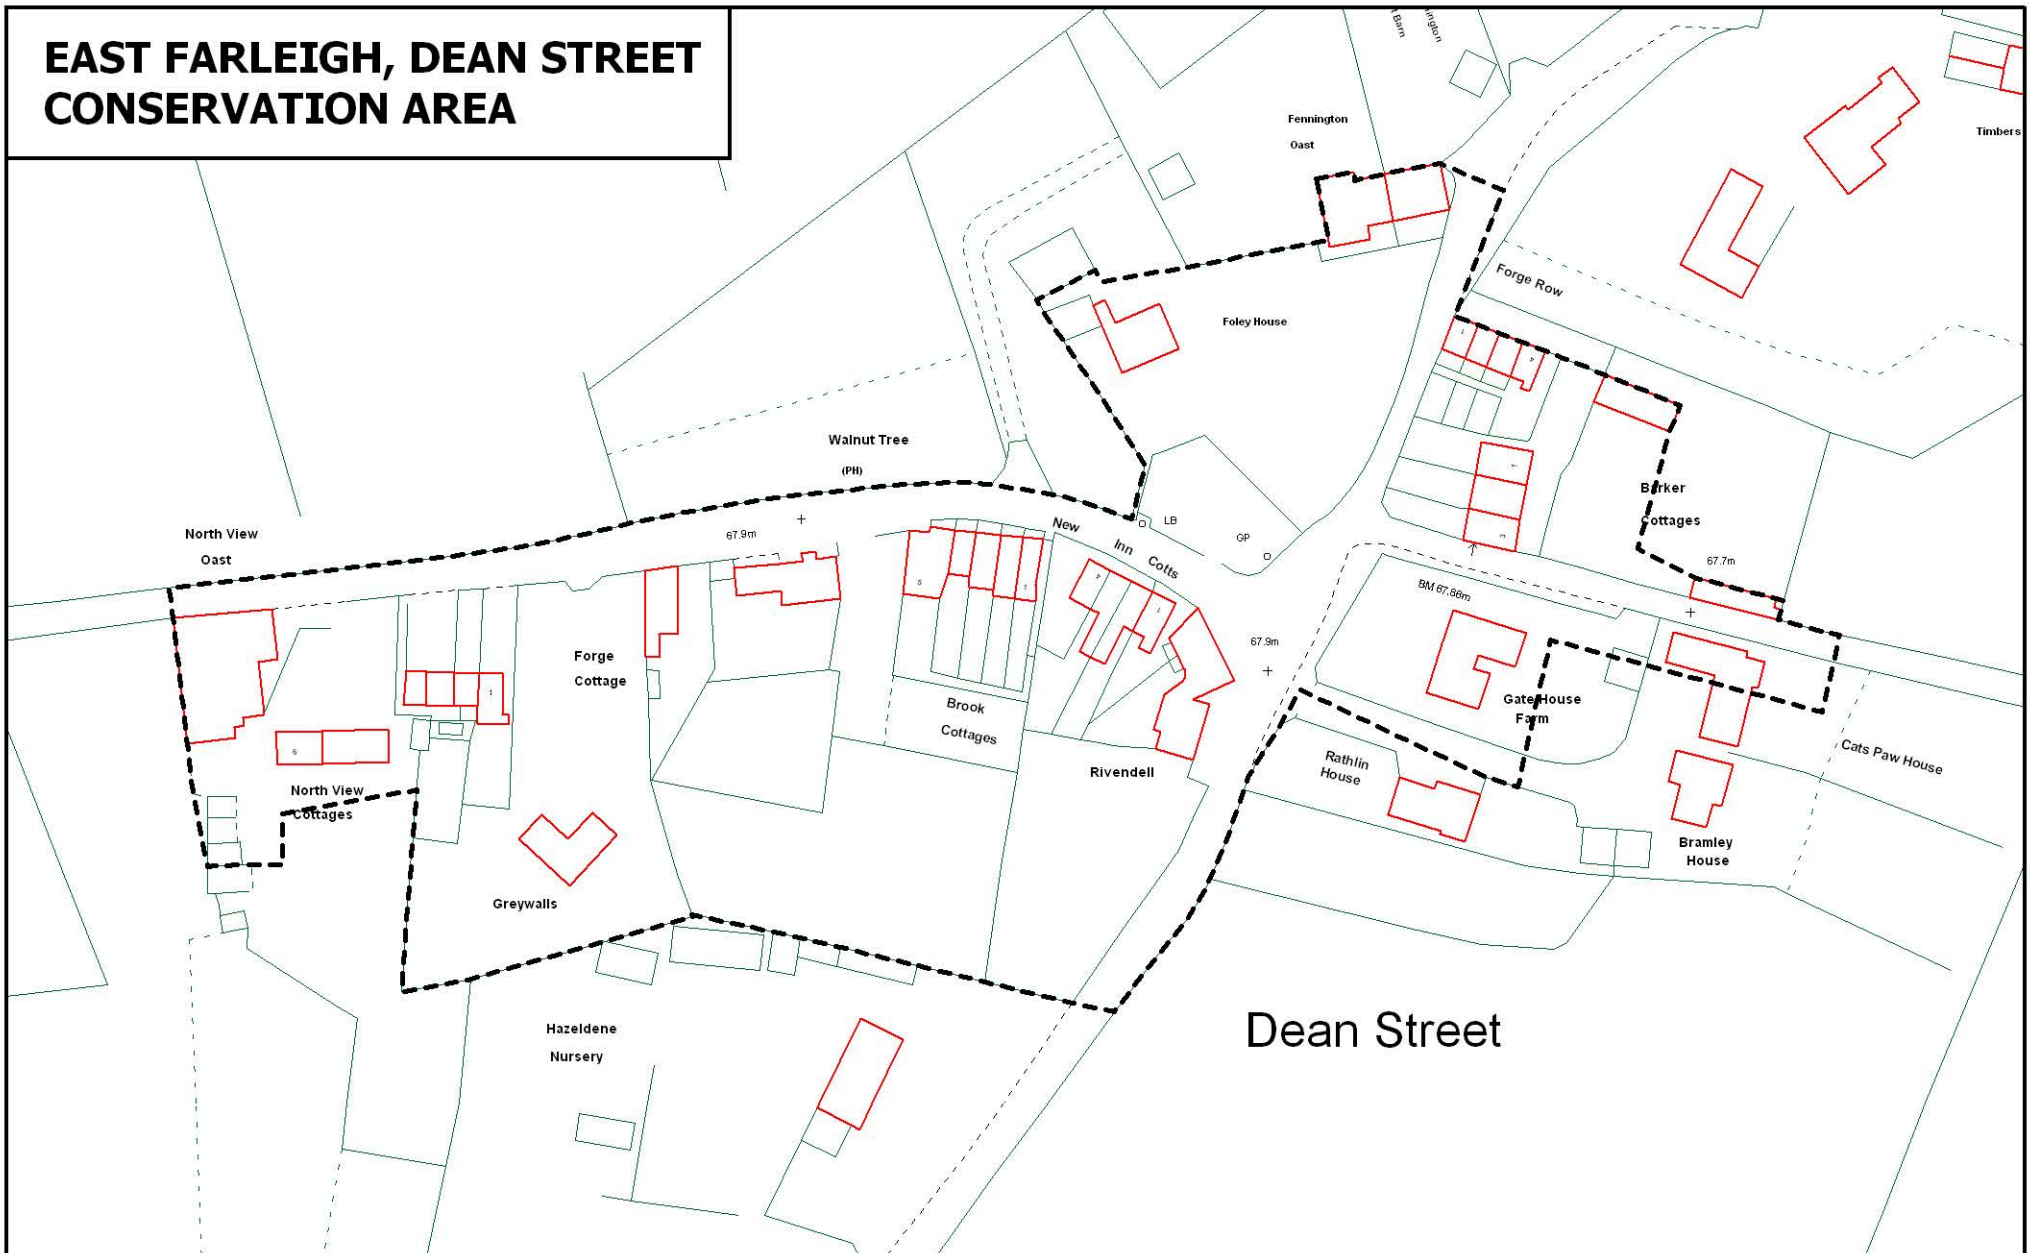

# EAST FARLEIGH, DEAN STREET CONSERVATION AREA

**THE MAIDSTONE BOROUGH COUNCIL**

Reproduced from the Ordnance Survey mapping with the permission of the Controller of Her Majesty's Stationery Office © Crown copyright. Unauthorised reproduction infringes Crown copyright and may lead to prosecution or civil proceedings. The Maidstone Borough Council. Licence No. 100019636, 2006. Scale 1:1250