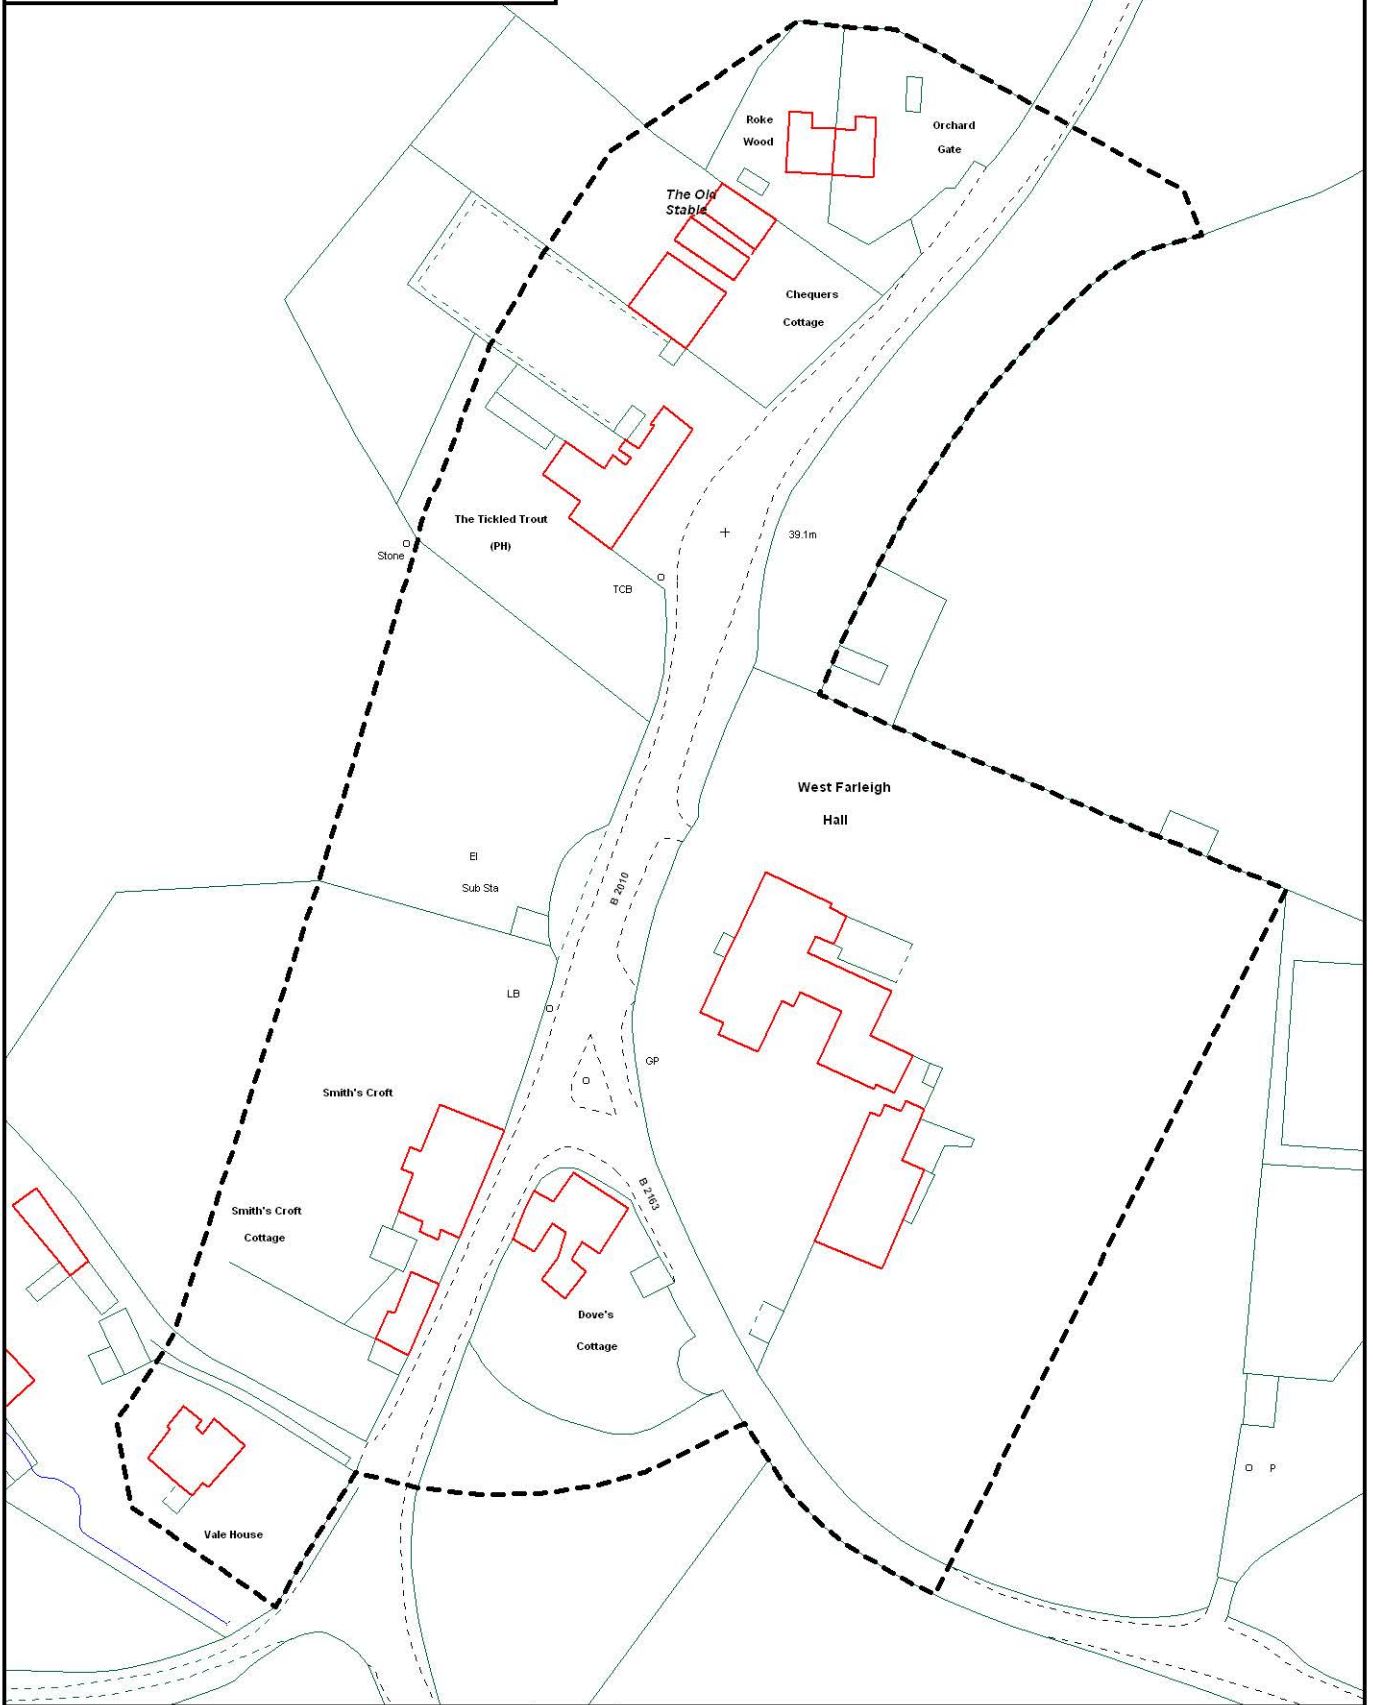

# WEST FARLEIGH CONSERVATION AREA

Reproduced from the Ordnance Survey mapping with the permission of the Controller of Her Majesty's Stationery Office © Crown copyright. Unauthorised reproduction infringes Crown copyright and may lead to prosecution or civil proceedings. The Maidstone Borough Council Licence No. 100019636, 2006. Scale 1:1250