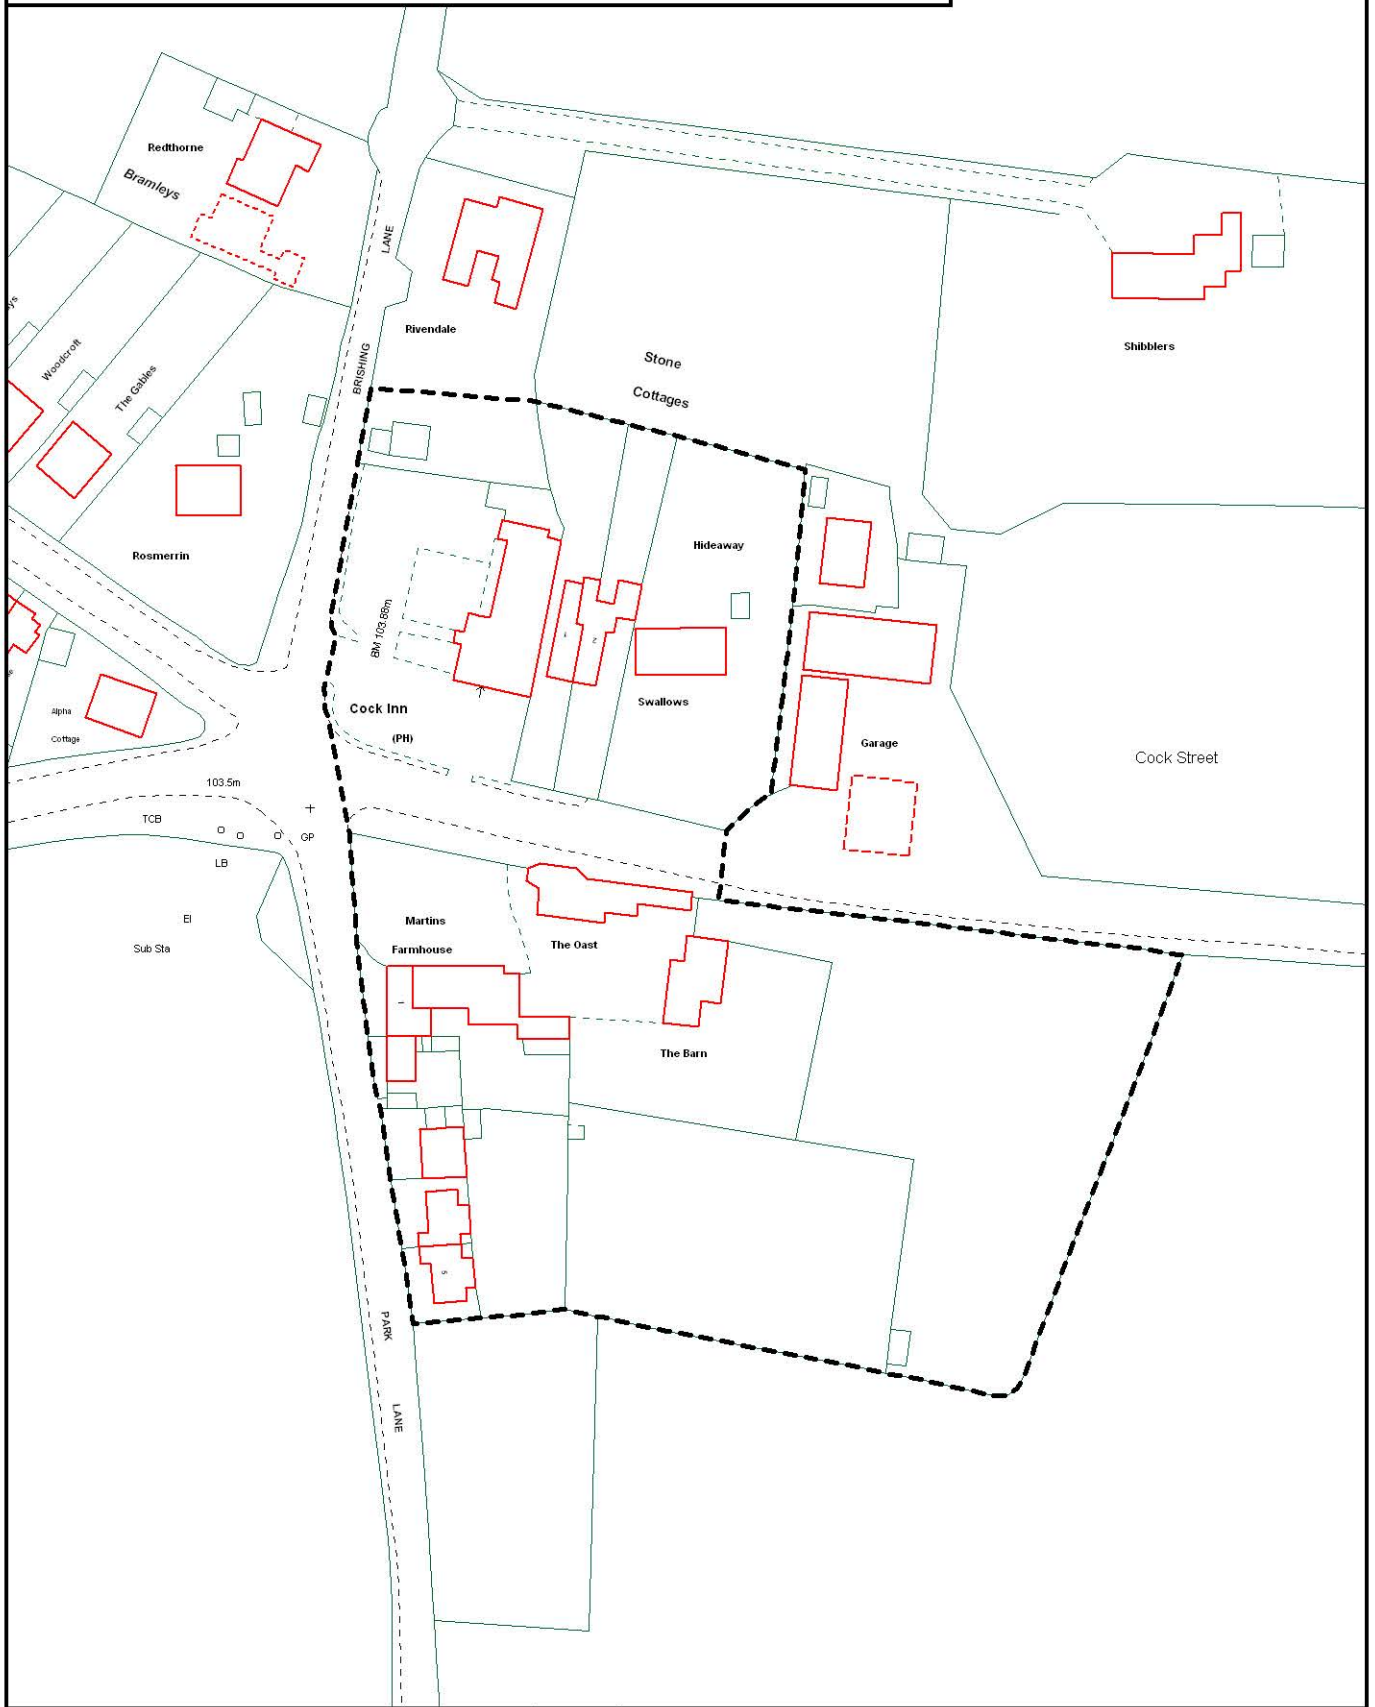

BOUGHTON MONCHELSEA, COCK STREET CONSERVATION AREA

Reproduced from the Ordnance Survey mapping with the permission of the Controller of Her Majesty's Stationery Office © Crown copyright. Unauthorised reproduction infringes Crown copyright and may lead to prosecution or civil proceedings. The Maidstone Borough Council Licence No. 100019636, 2006. Scale 1:1250