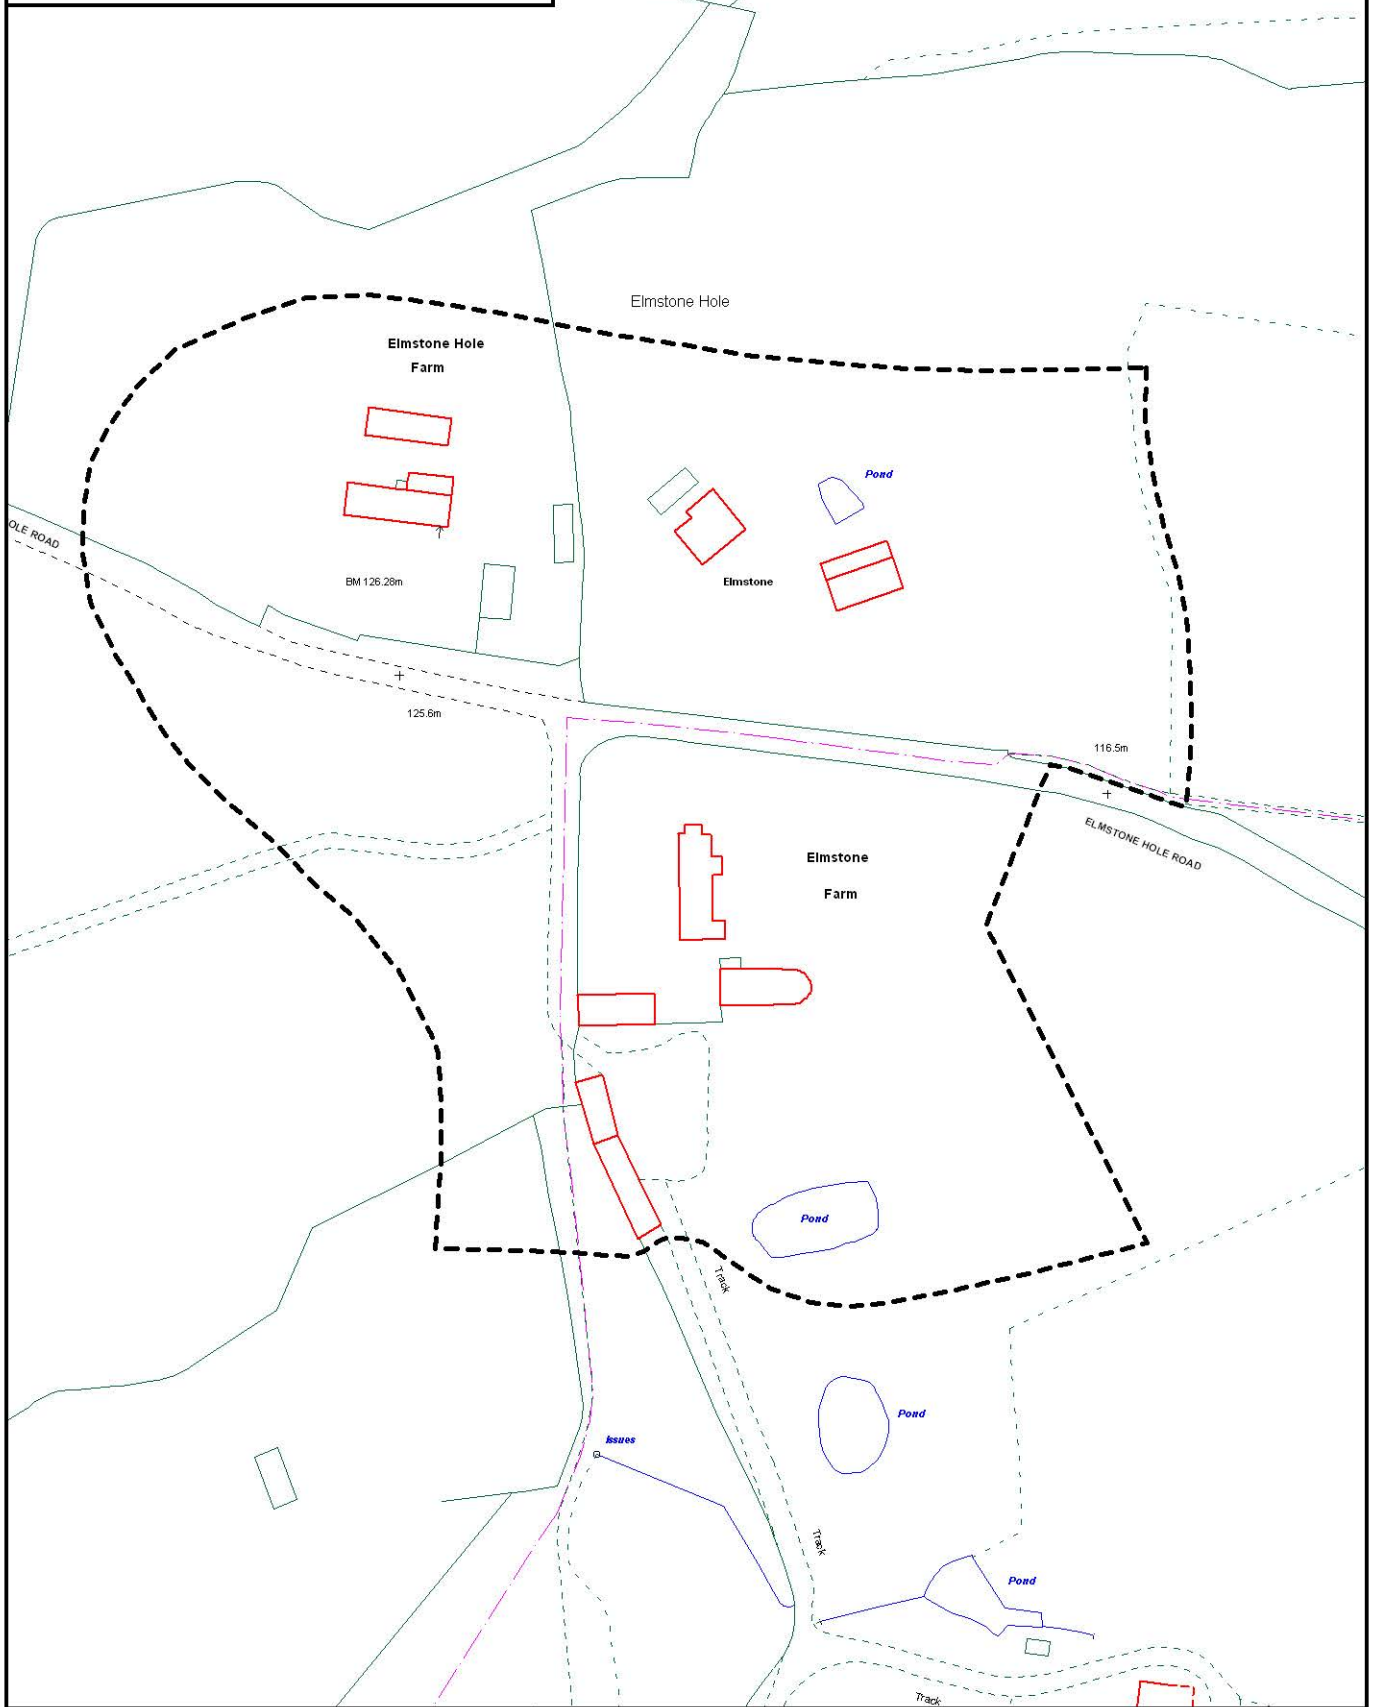

ELMSTONE HOLE CONSERVATION AREA

Reproduced from the Ordnance Survey mapping with the permission of the Controller of Her Majesty's Stationery Office © Crown copyright. Unauthorised reproduction infringes Crown copyright and may lead to prosecution or civil proceedings. The Maidstone Borough Council Licence No. 100019636, 2006. Scale 1:1250