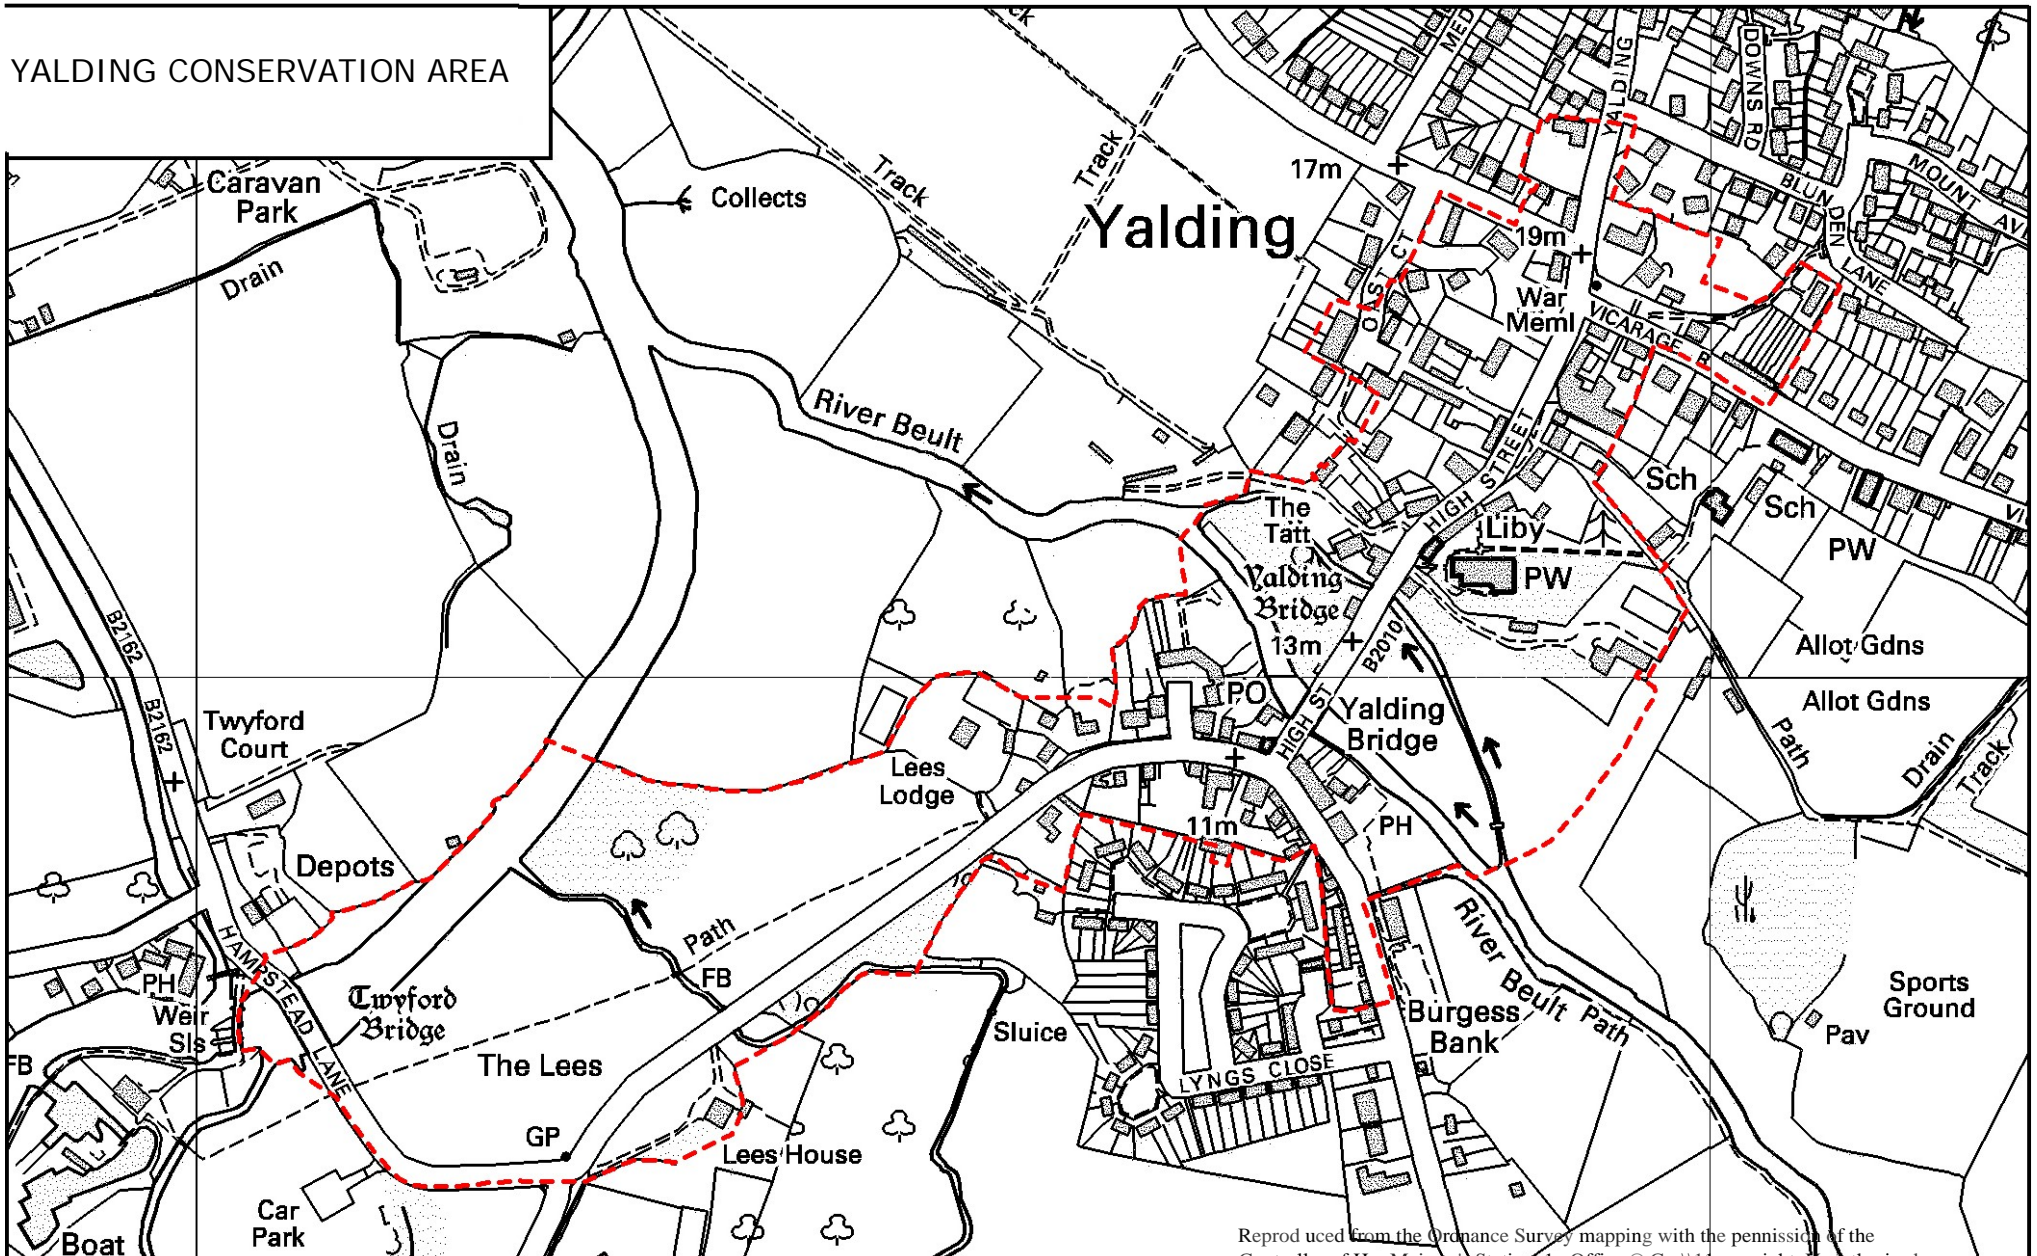

YALDING CONSERVATION AREA

Yalding

THE MAIDSTONE BOROUGH COUNCIL

Reprod used from the Ordnance Survey mapping with the pennission of the Controller of Her Majesty's Stationery Office © Crown Copyright. Unauthorised reproduction infringes Crown copyright and may lead to prosecution or civil proceedings. The Maidstone Borough Council. Licence No. 100019636. 2006. Scale 1:5000