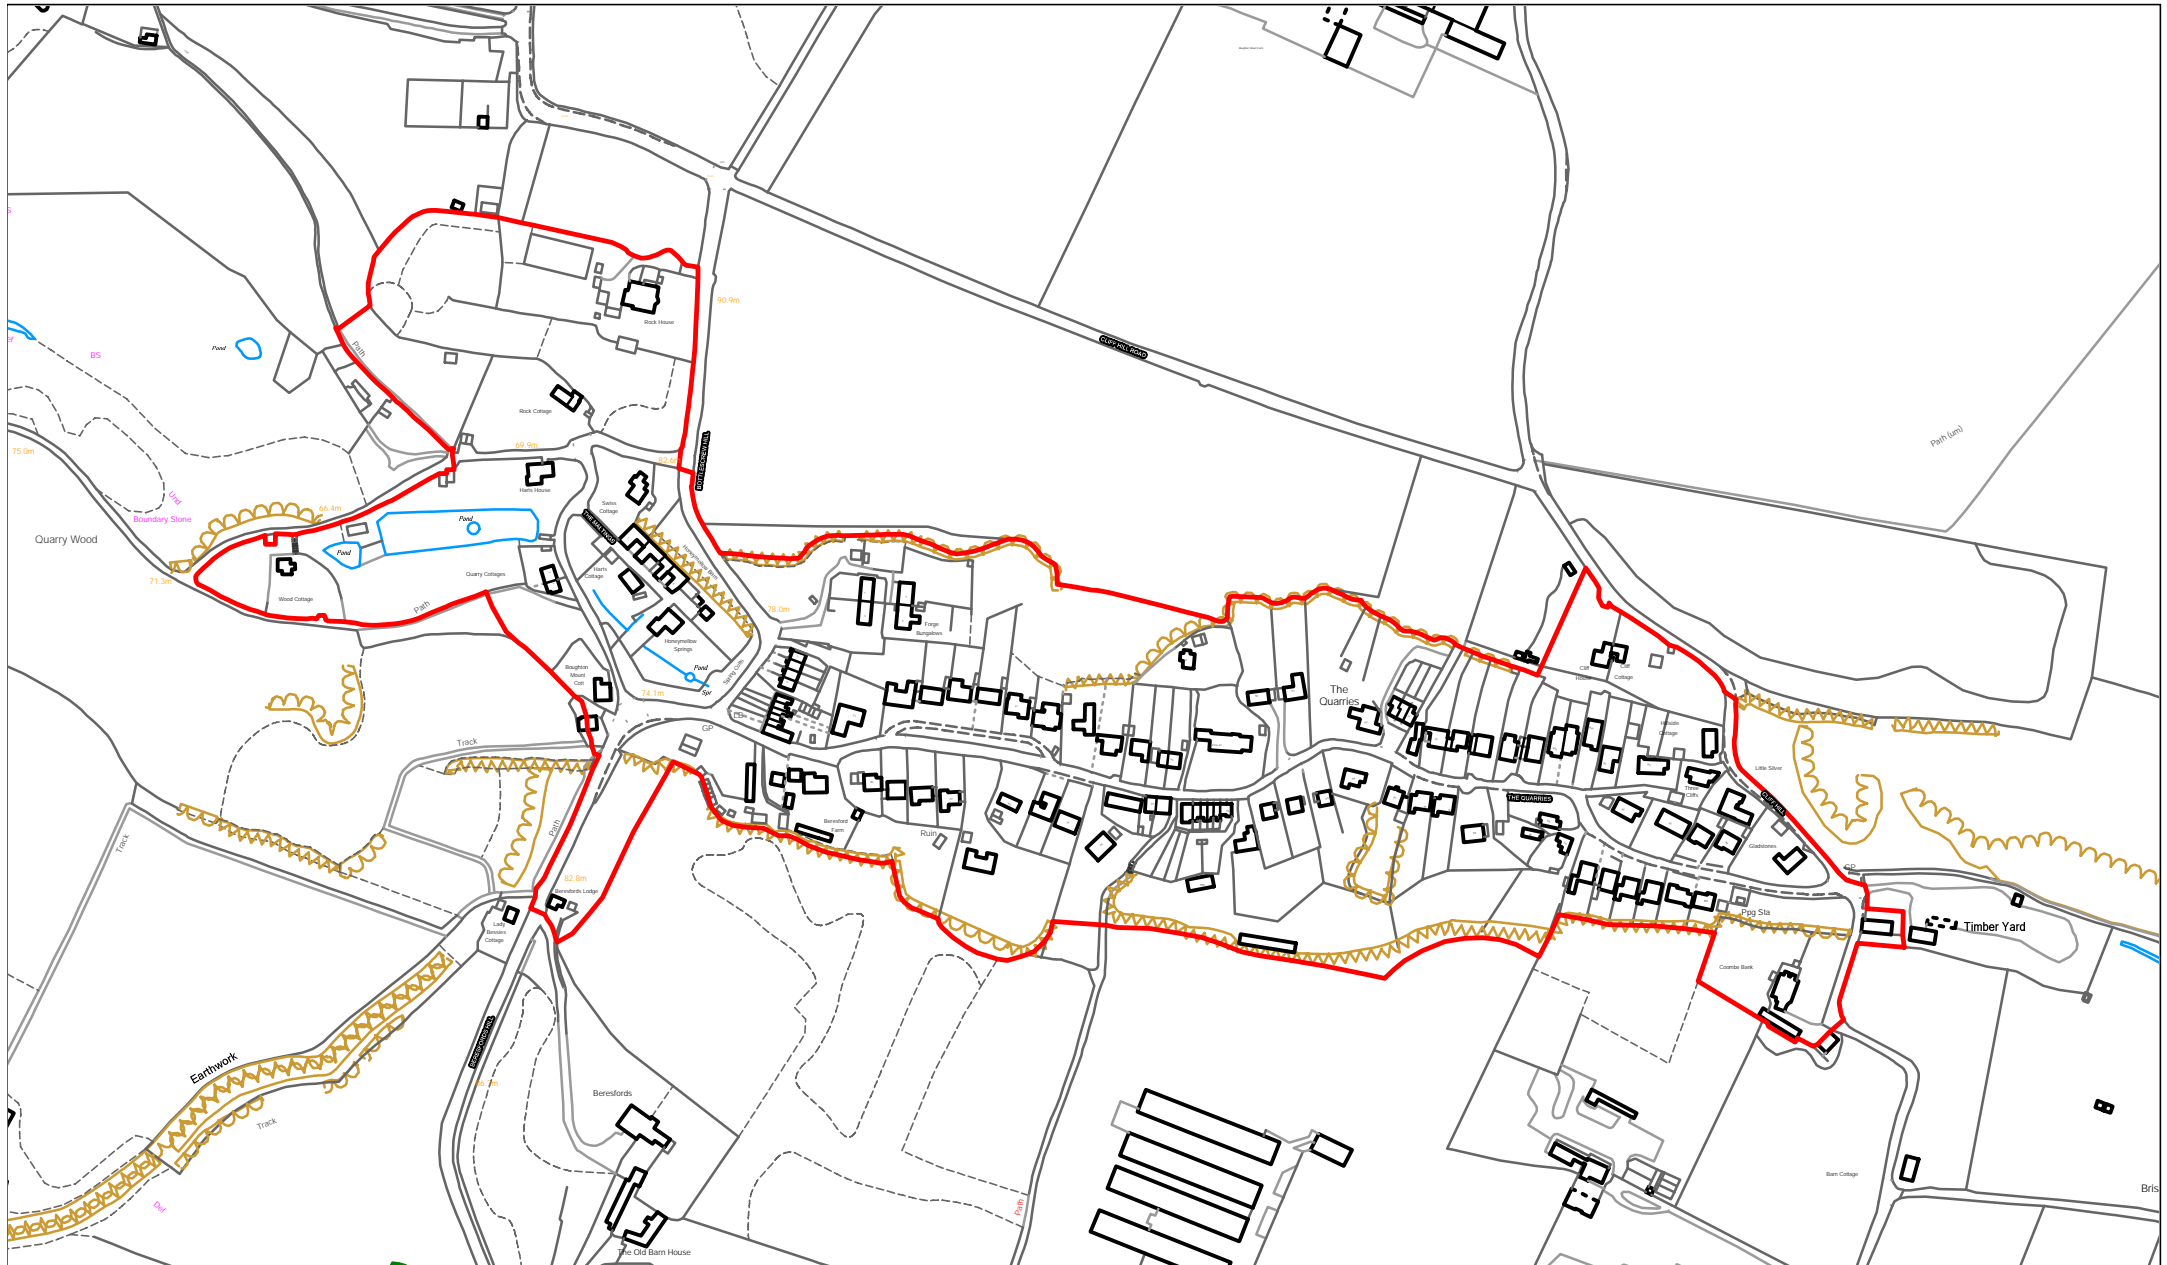

Boughton Monchelsea The Quarries Conservation Area

Reproduced from the Ordnance Survey mapping with the permission of the Controller of Her Majesty's Stationary Office © Crown copyright. Unauthorised reproduction infringes Crown copyright and may lead to prosecution or civil proceedings. The Maidstone Borough Council Licence No 100019636, 2020 Scale 1:4000. Produced by GIS MidKent Services.