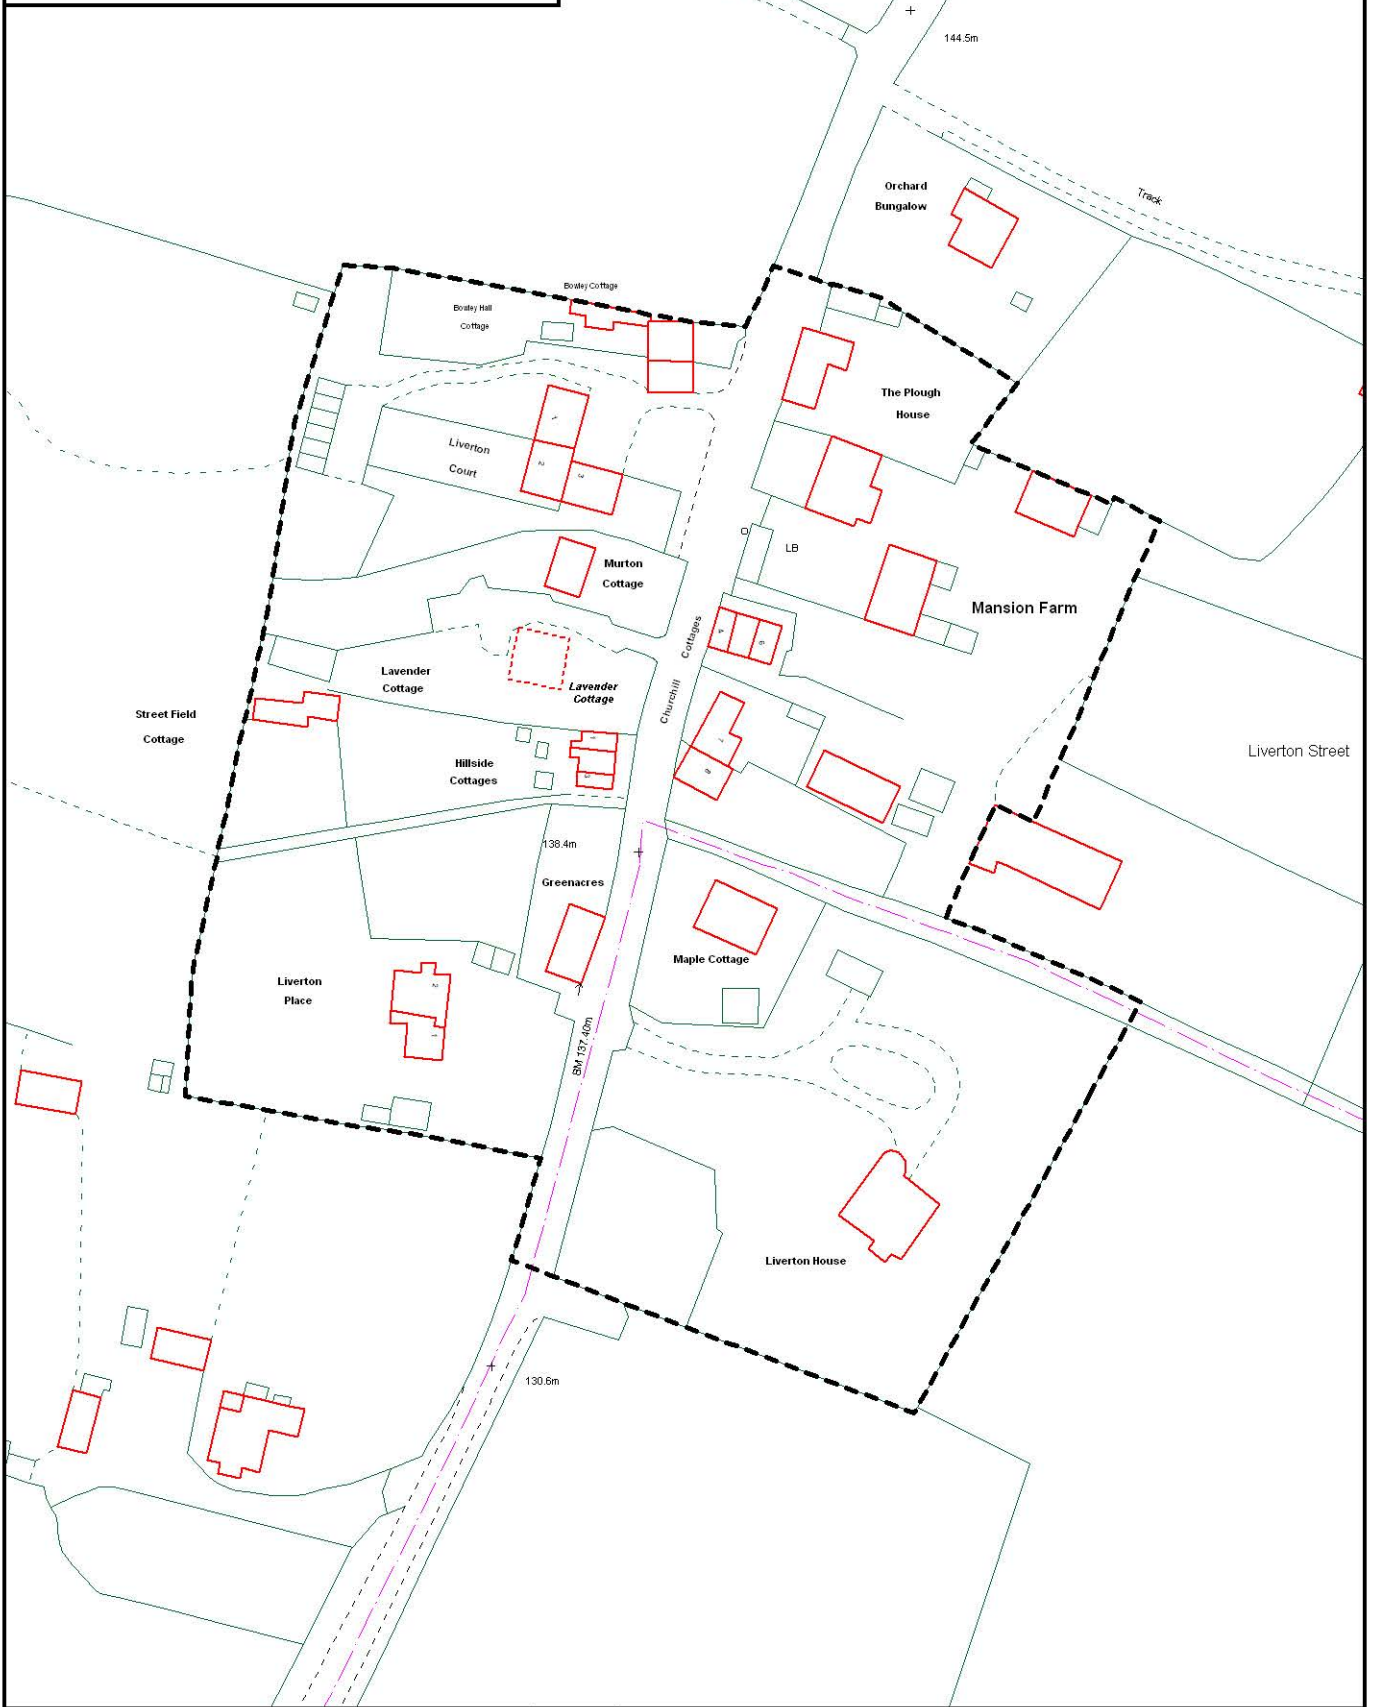

LIVERTON STREET CONSERVATION AREA

Reproduced from the Ordnance Survey mapping with the permission of the Controller of Her Majesty's Stationery Office © Crown copyright. Unauthorised reproduction infringes Crown copyright and may lead to prosecution or civil proceedings. The Maidstone Borough Council Licence No. 100019636, 2006. Scale 1:1250