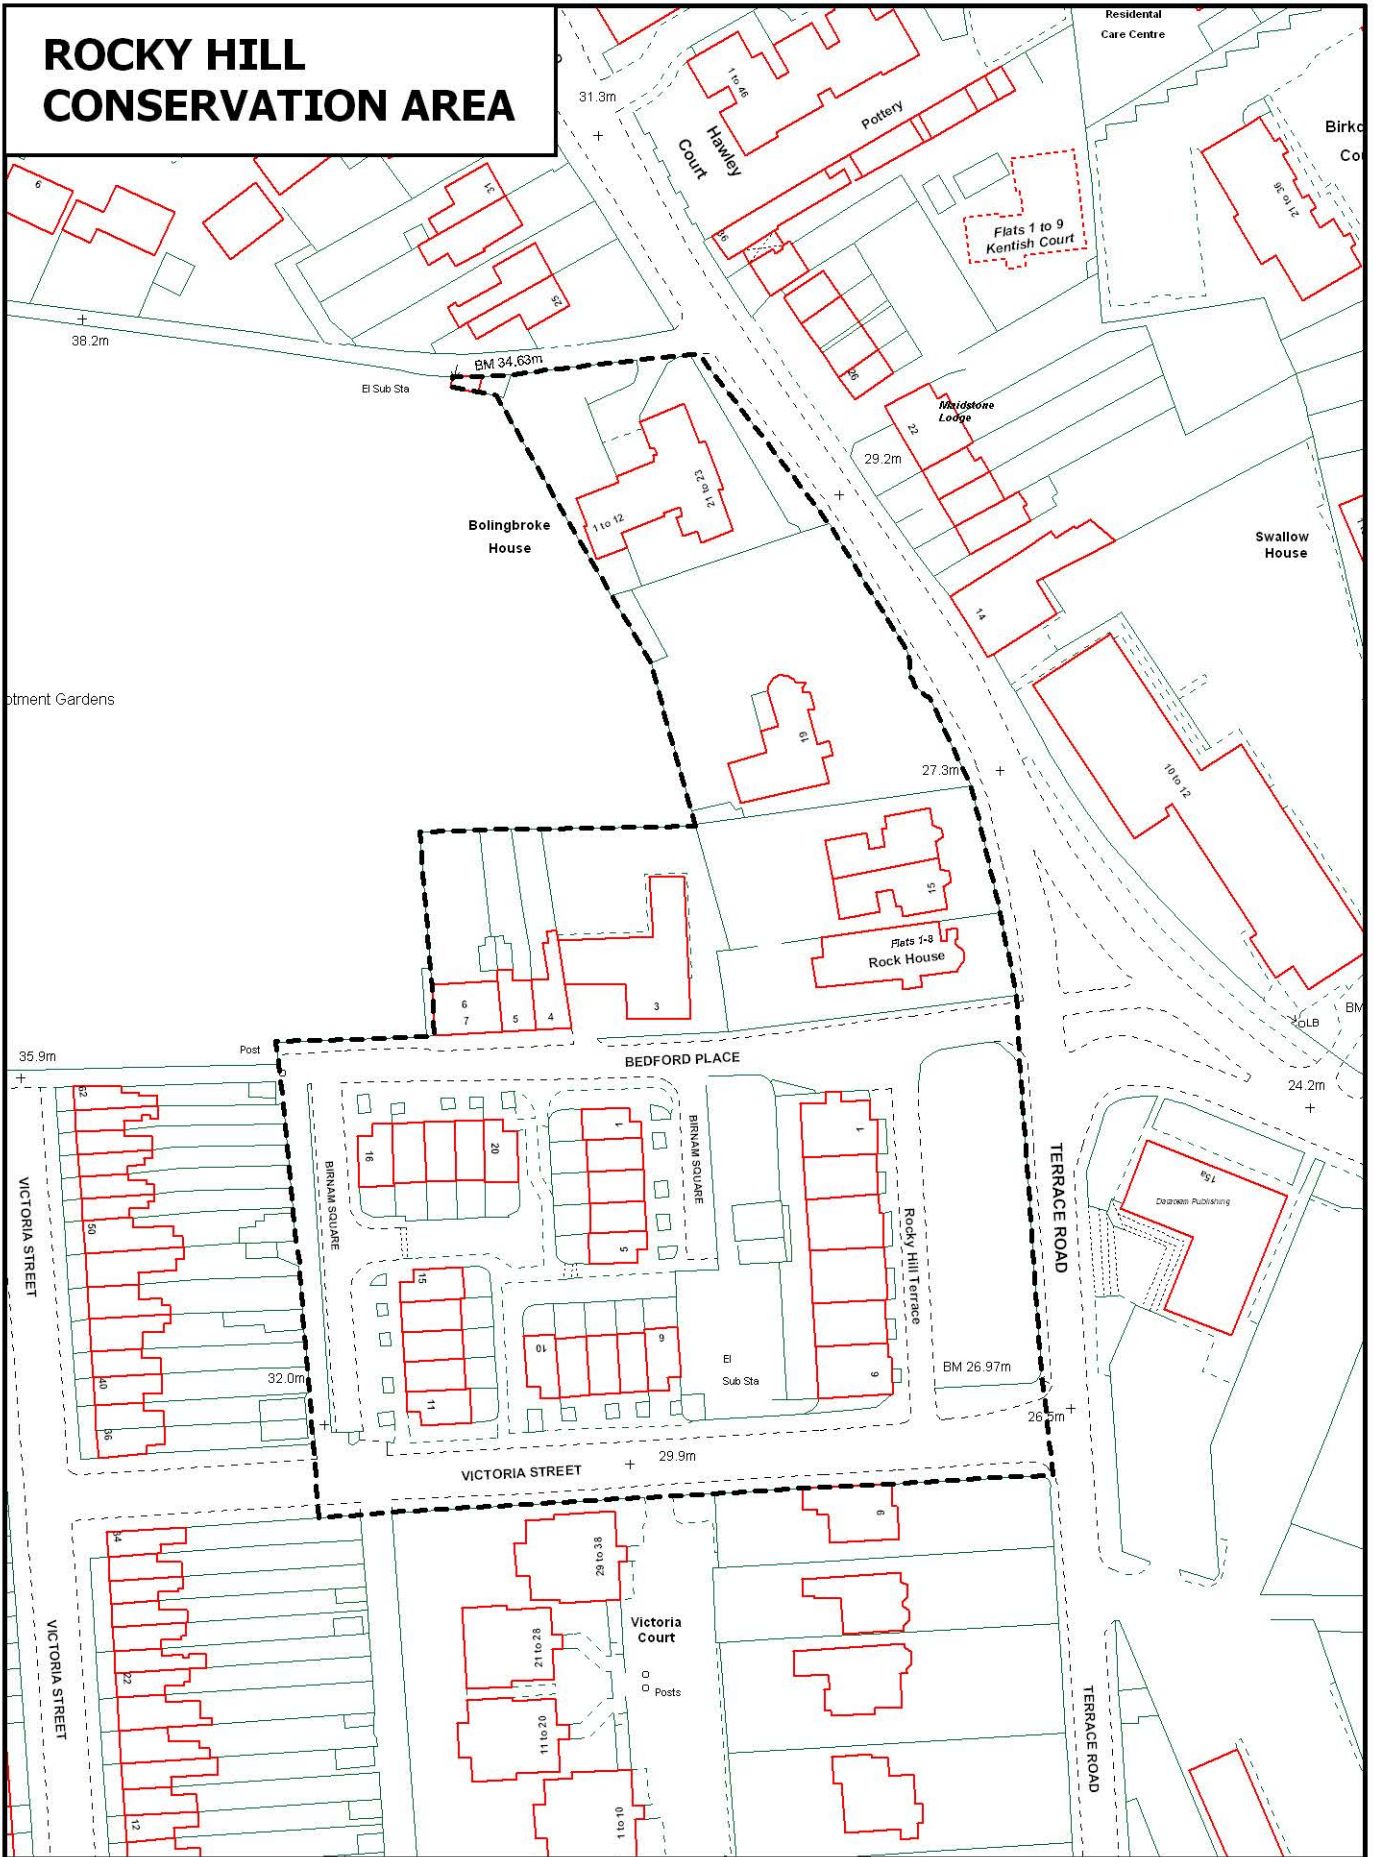

ROCKY HILL CONSERVATION AREA

Reproduced from the Ordnance Survey mapping with the permission of the Controller of Her Majesty's Stationery Office © Crown copyright. Unauthorised reproduction infringes Crown copyright and may lead to prosecution or civil proceedings. The Maidstone Borough Council Licence No. 100019636, 2006. Scale 1:1250