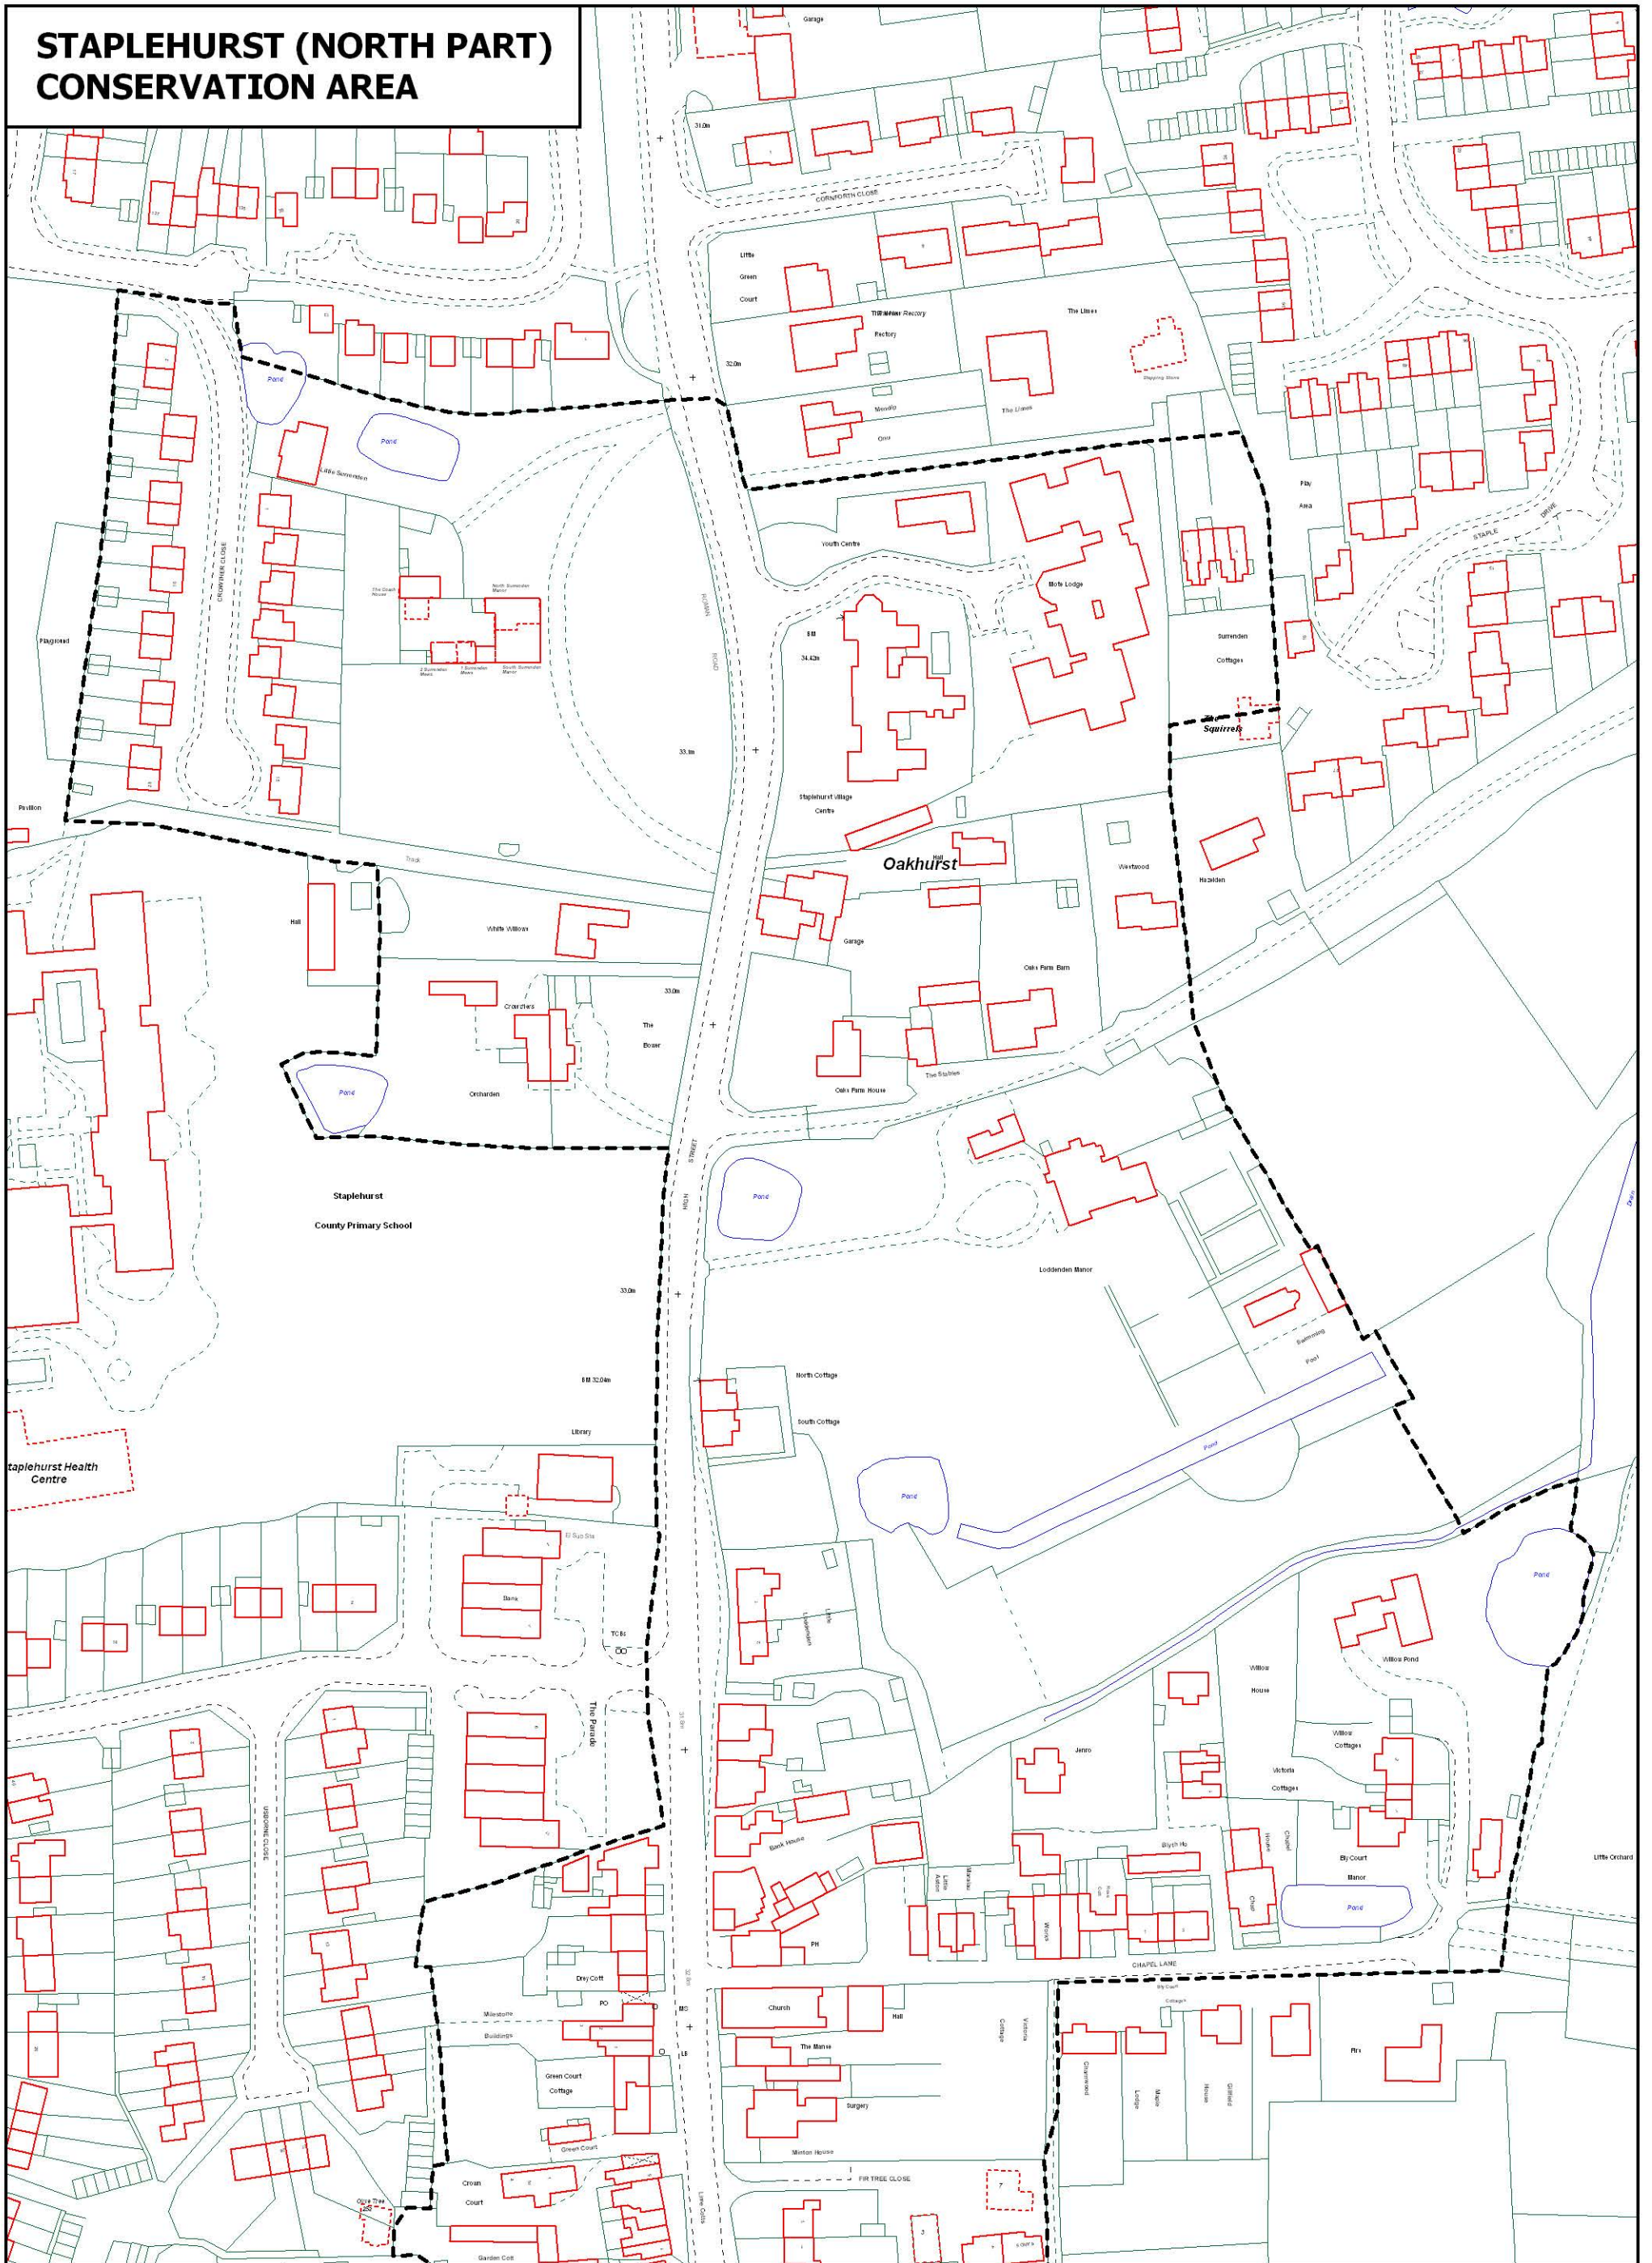

STAPLEHURST (NORTH PART) CONSERVATION AREA

THE MAIDSTONE BOROUGH COUNCIL

Reproduced from the Ordnance Survey mapping with the permission of the Controller of Her Majesty's Stationery Office © Crown copyright. Unauthorised reproduction infringes Crown copyright and may lead to prosecution or civil proceedings. The Maidstone Borough Council Licence No. 100019636, 2006. Scale 1:1500