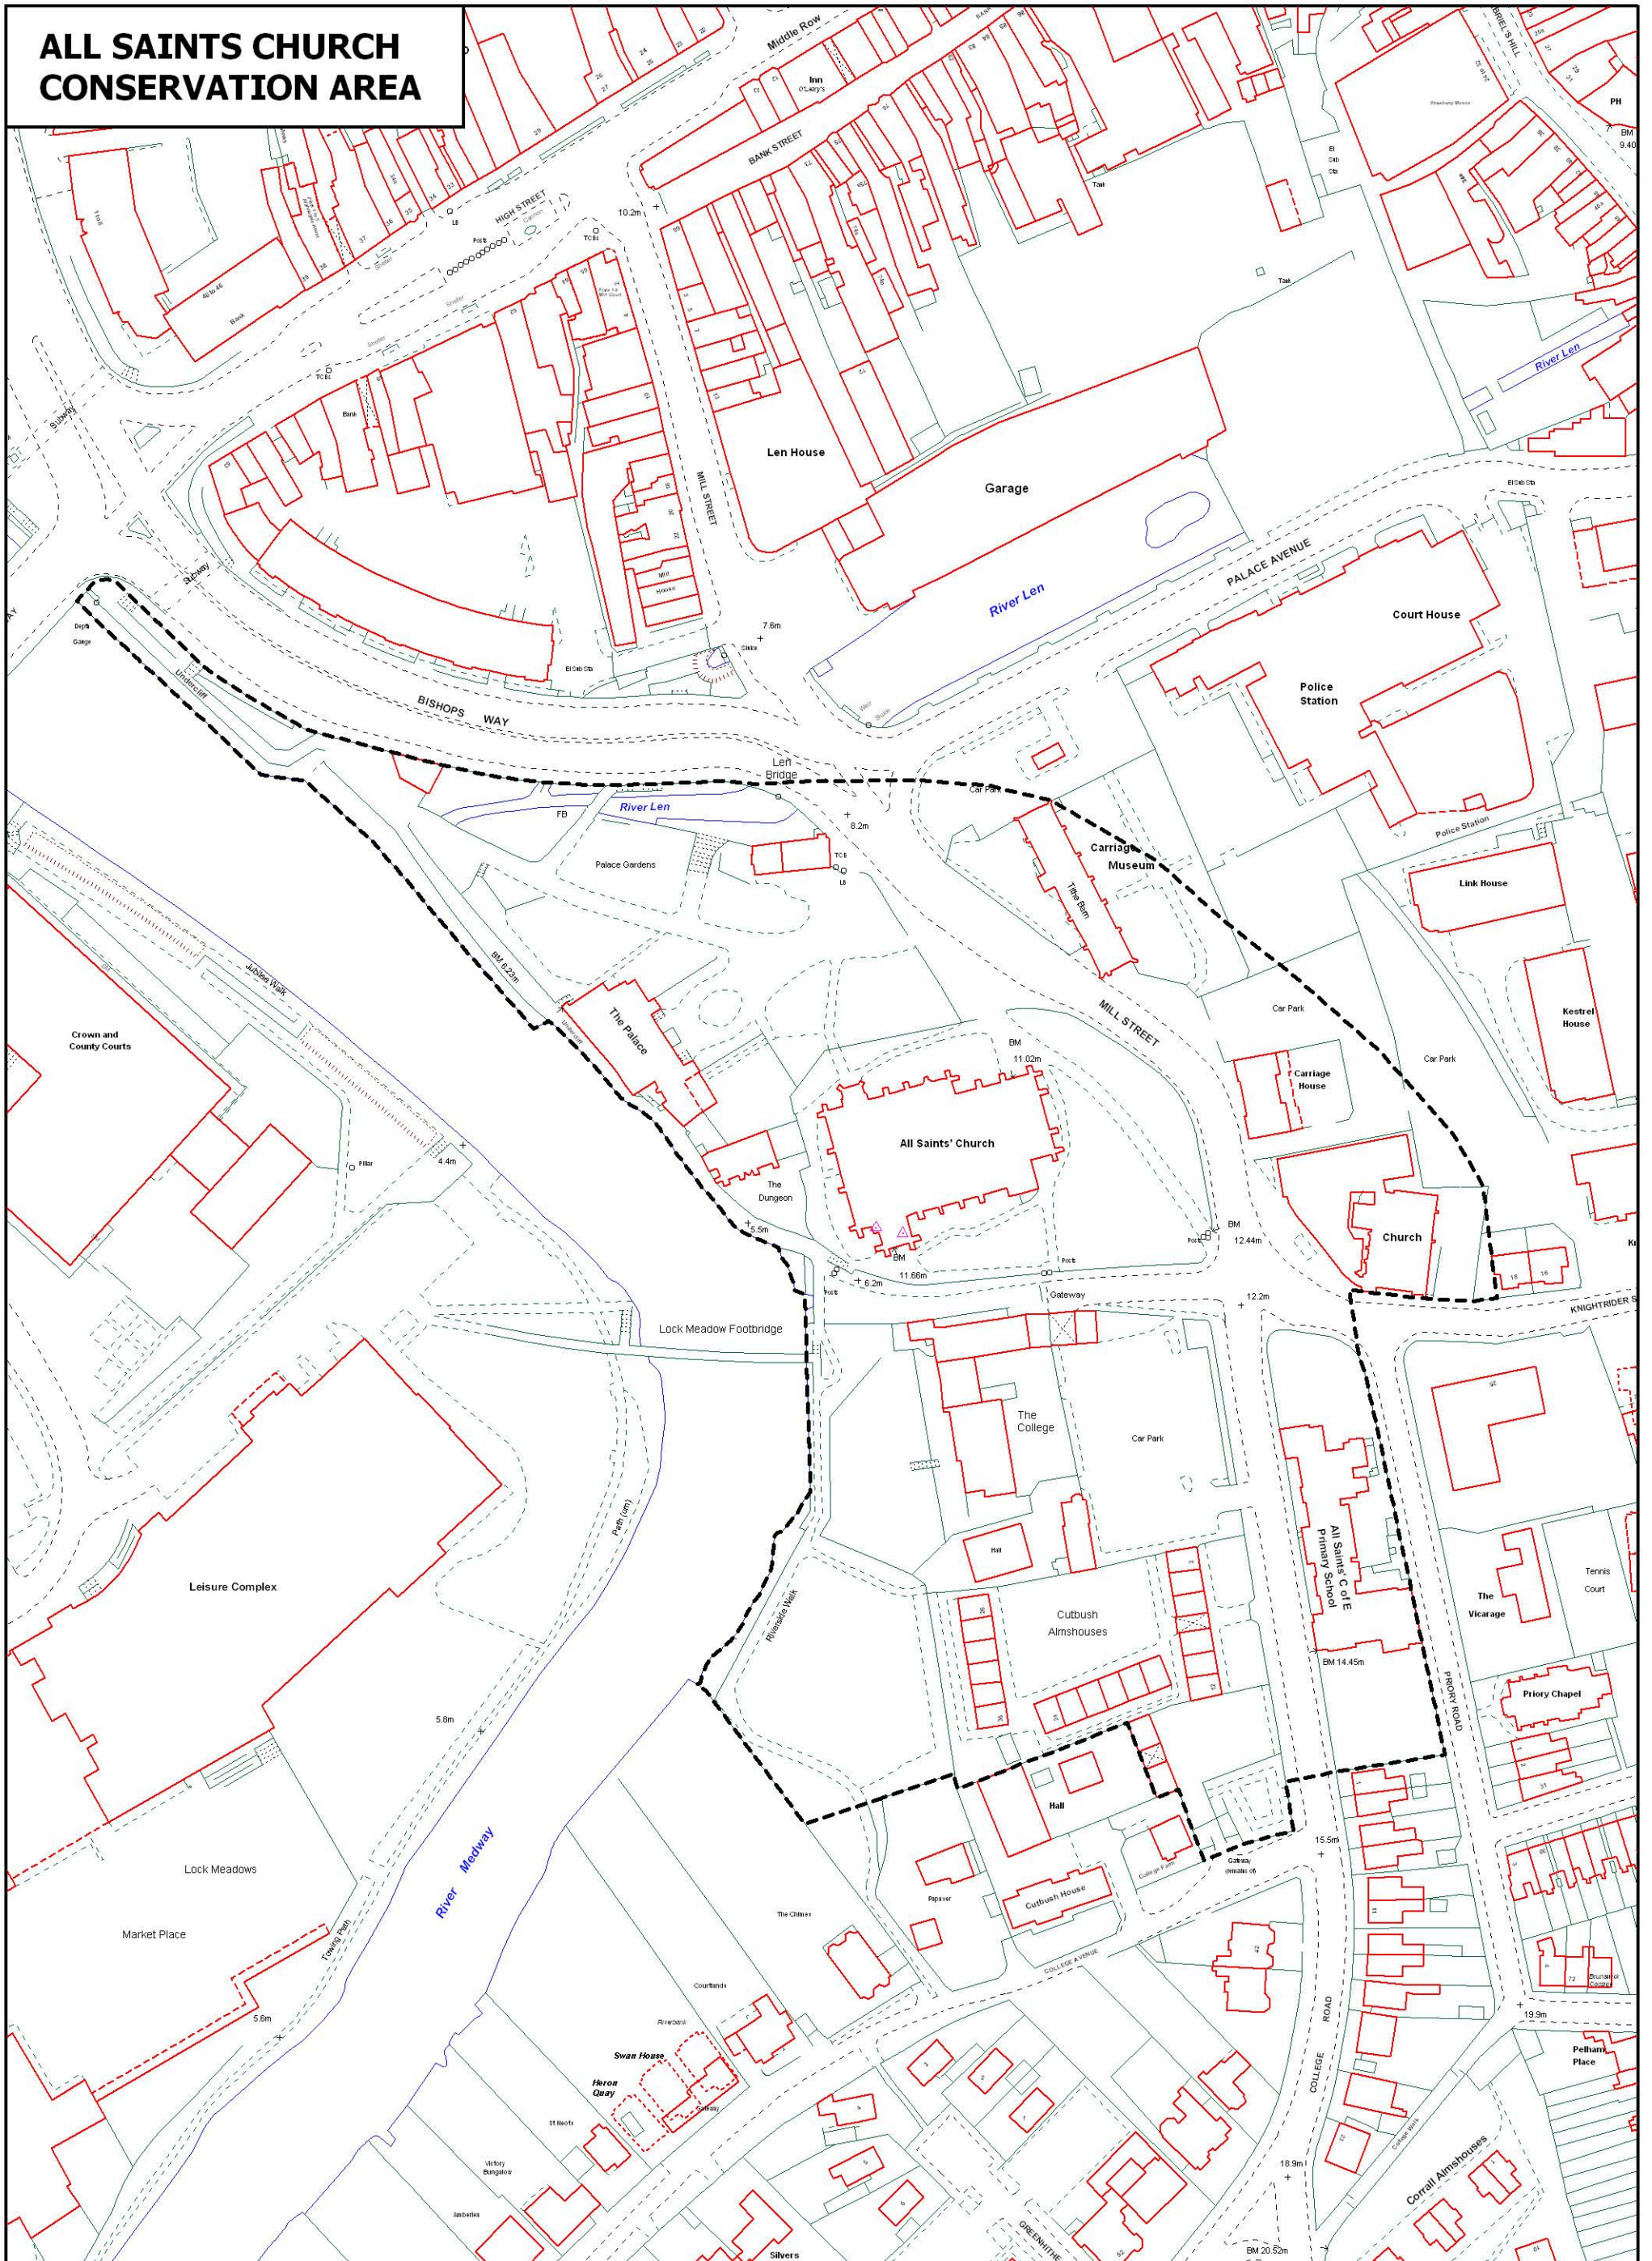

# ALL SAINTS CHURCH CONSERVATION AREA

**THE MAIDSTONE BOROUGH COUNCIL**

Reproduced from the Ordnance Survey mapping with the permission of the Controller of Her Majesty's Stationery Office © Crown copyright. Unauthorised reproduction infringes Crown copyright and may lead to prosecution or civil proceedings. The Maidstone Borough Council Licence No. 100019636, 2008. Scale 1:1500