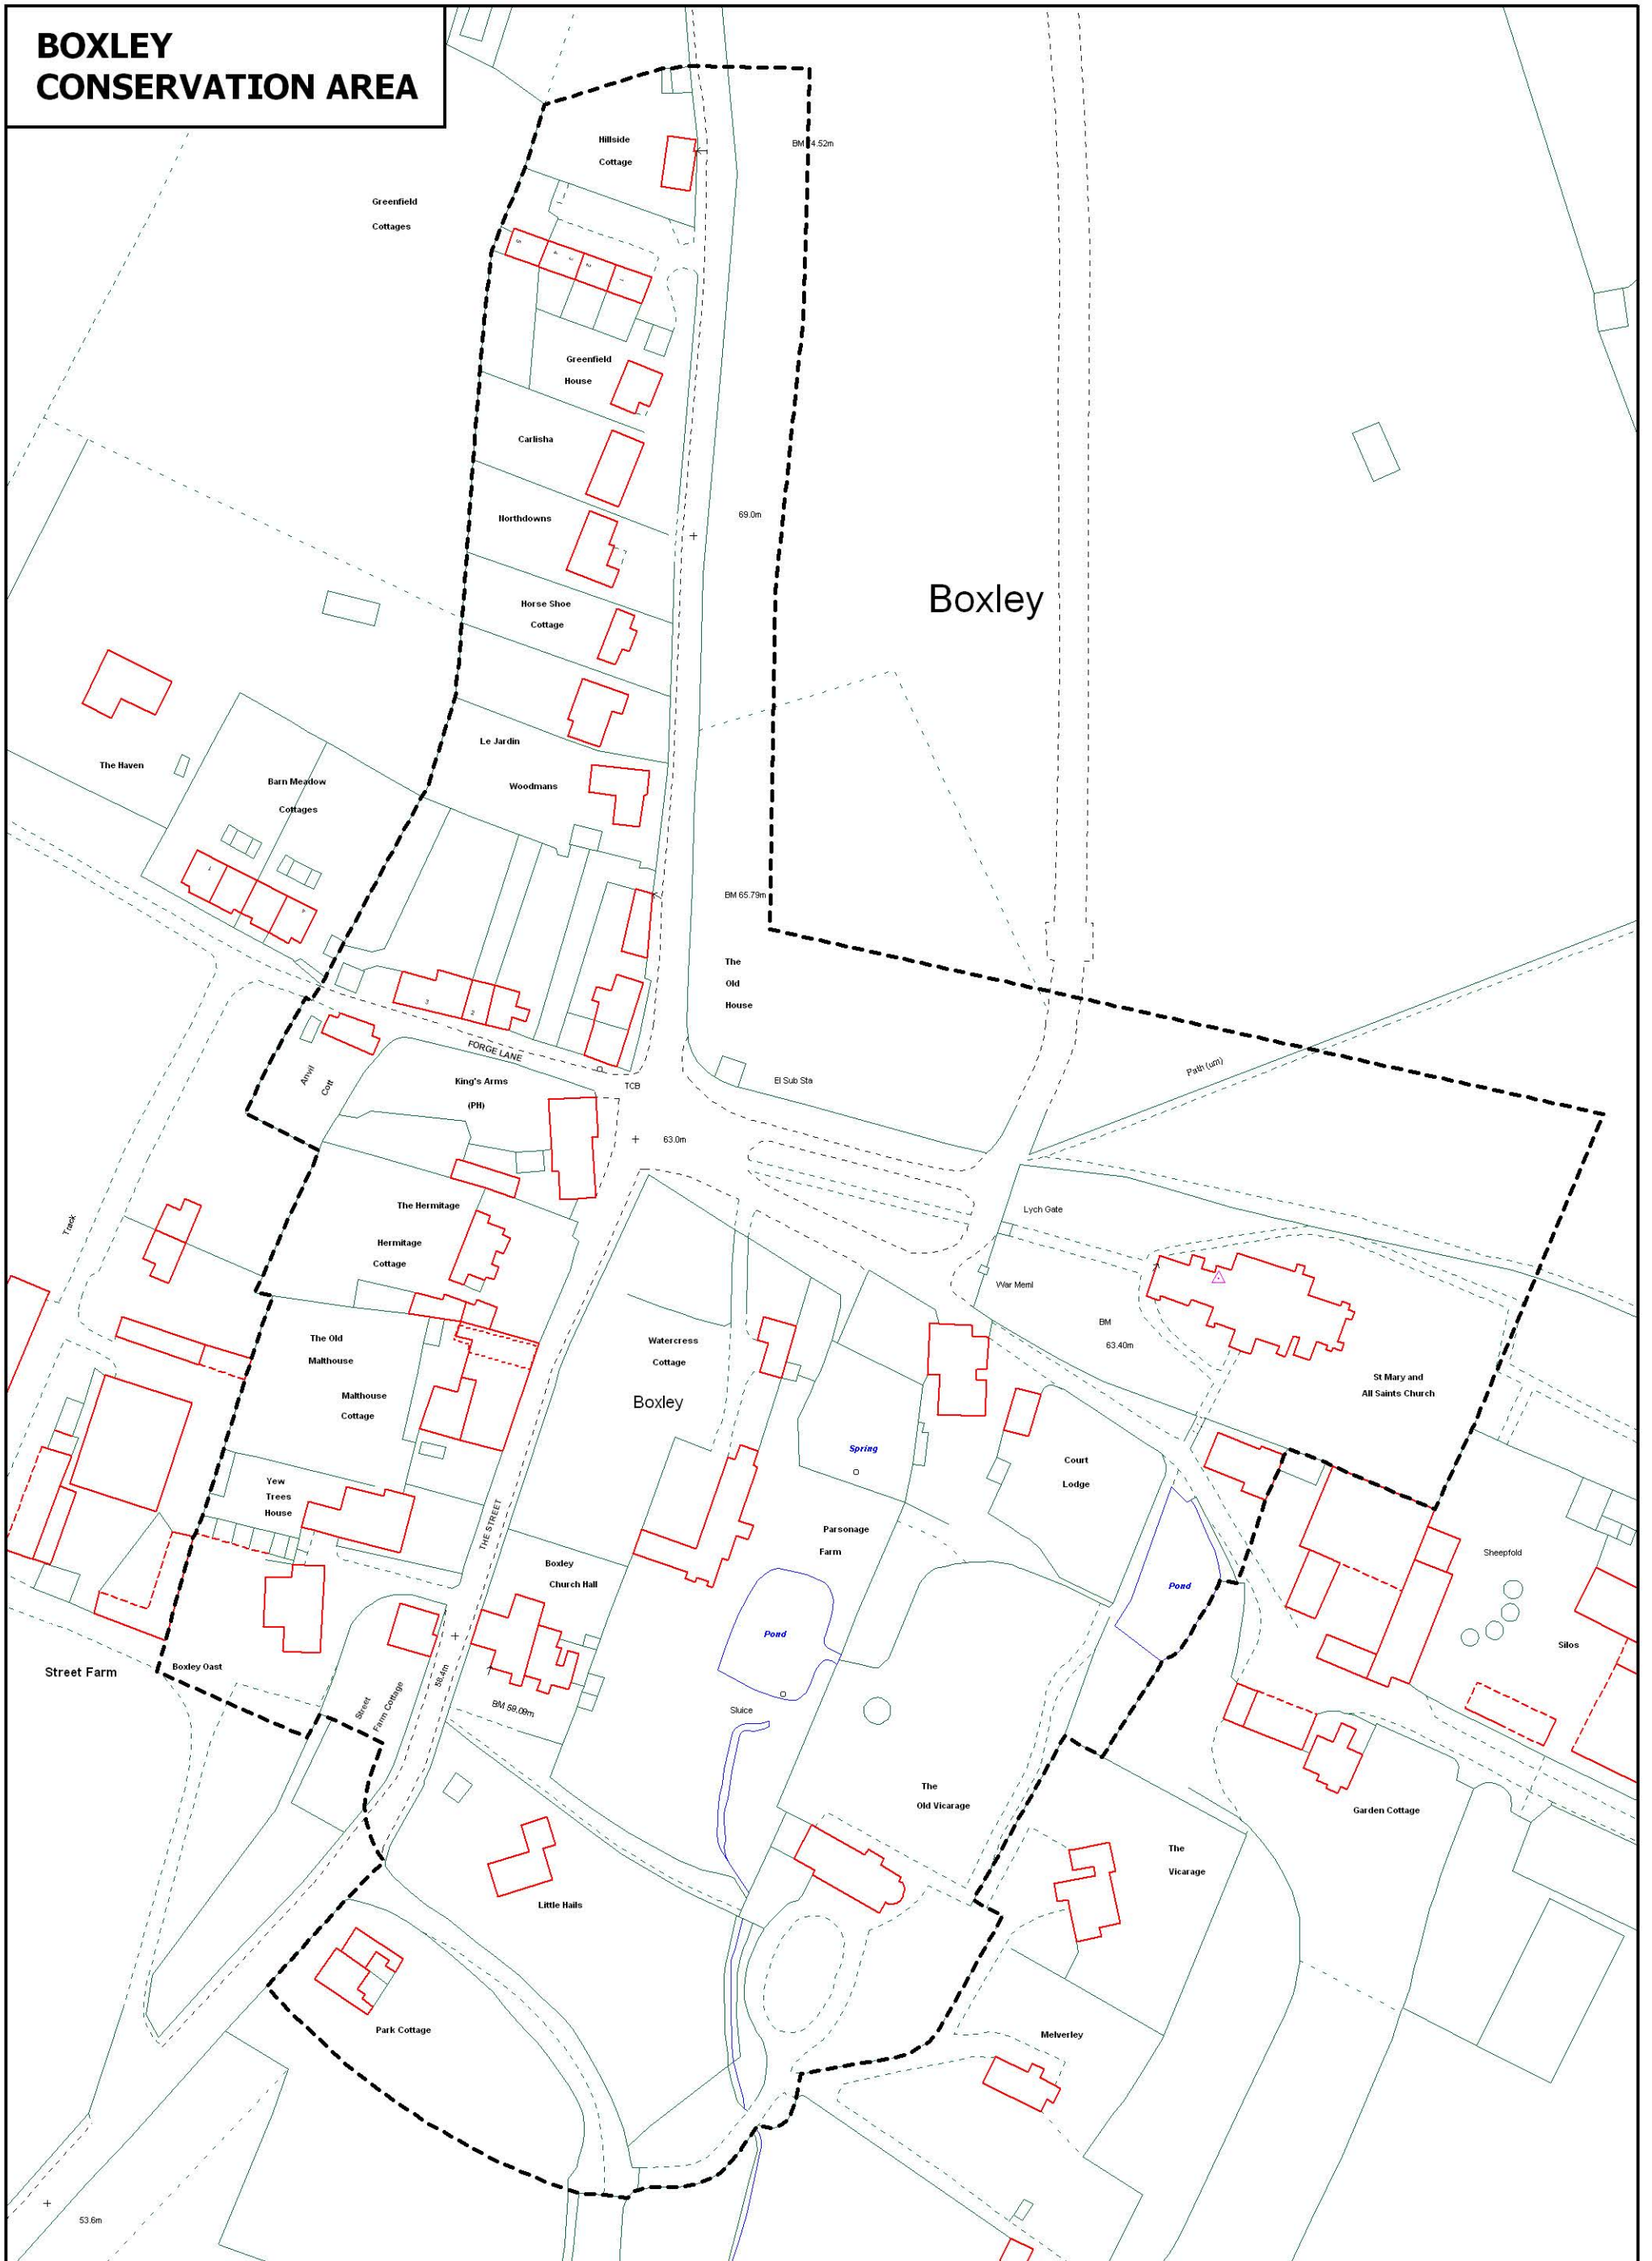

BOXLEY CONSERVATION AREA

THE MAIDSTONE BOROUGH COUNCIL

Reproduced from the Ordnance Survey mapping with the permission of the Controller of Her Majesty's Stationery Office © Crown copyright. Unauthorised reproduction infringes Crown copyright and may lead to prosecution or civil proceedings. The Maidstone Borough Council Licence No. 100019636, 2006. Scale 1:1250