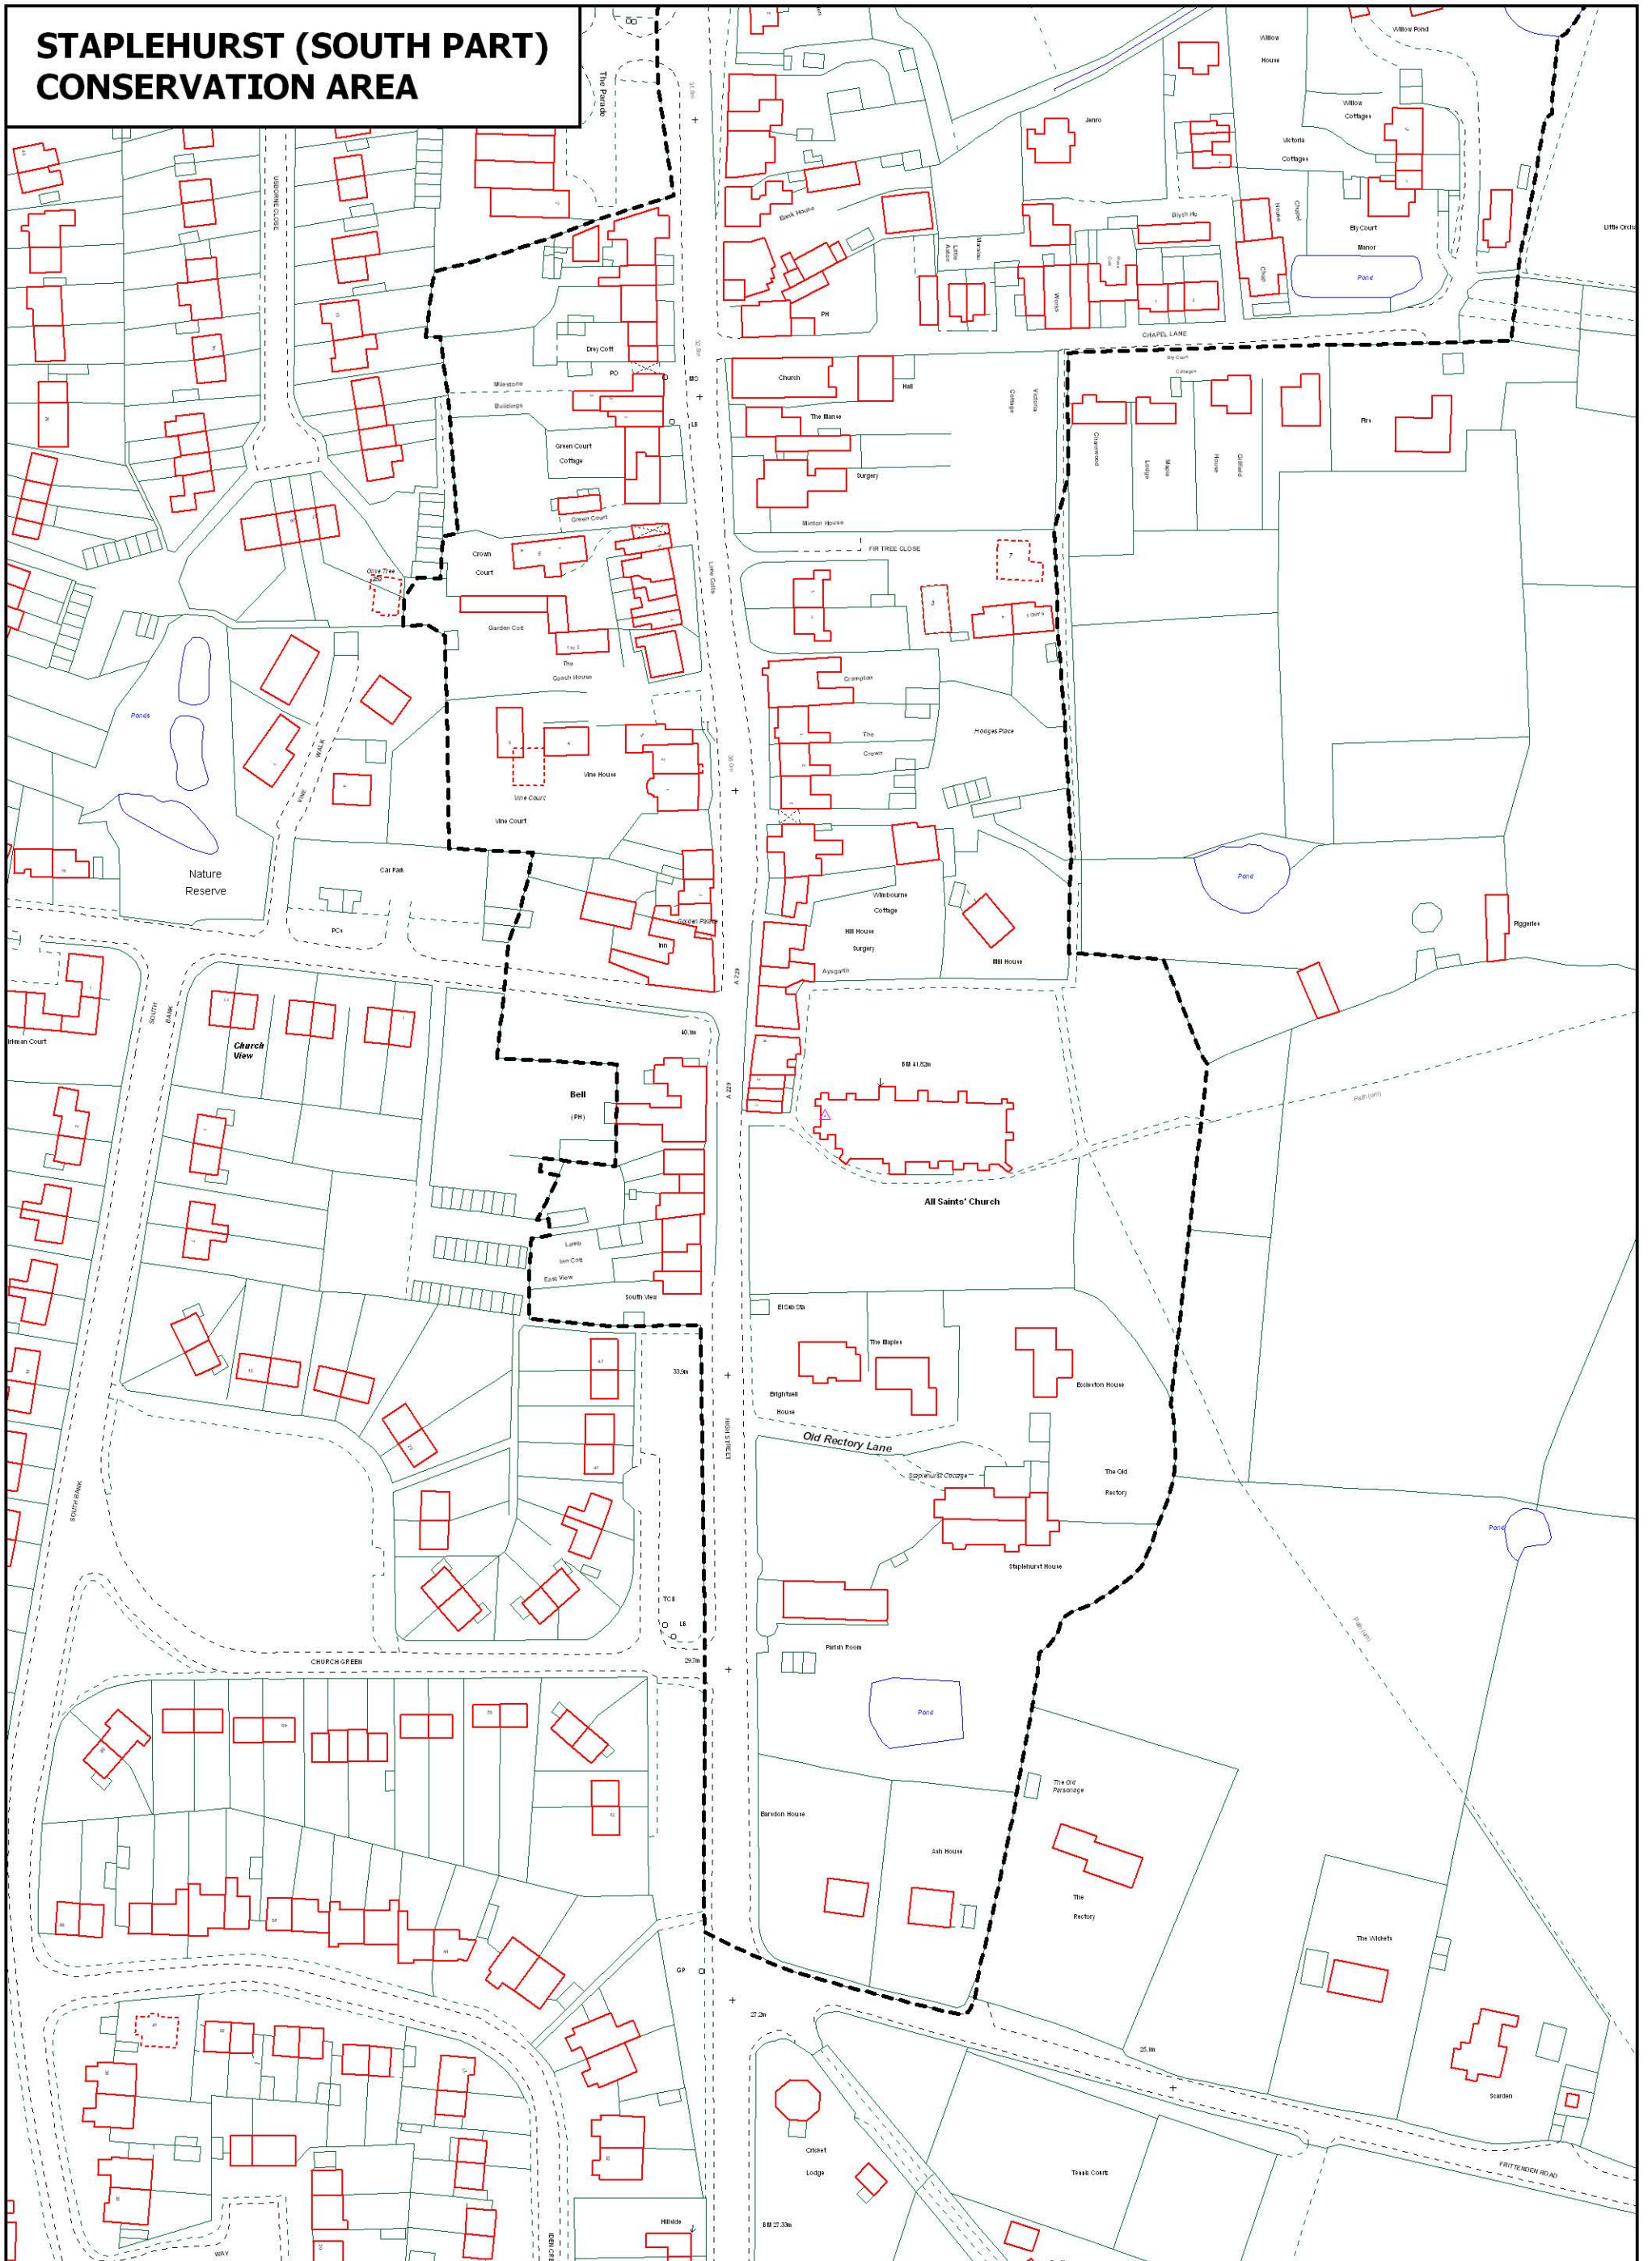

STAPLEHURST (SOUTH PART) CONSERVATION AREA

THE MAIDSTONE BOROUGH COUNCIL

Reproduced from the Ordnance Survey mapping with the permission of the Controller of Her Majesty's Stationery Office © Crown copyright. Unauthorised reproduction infringes Crown copyright and may lead to prosecution or civil proceedings. The Maidstone Borough Council Licence No. 100019636, 2006. Scale 1:1500