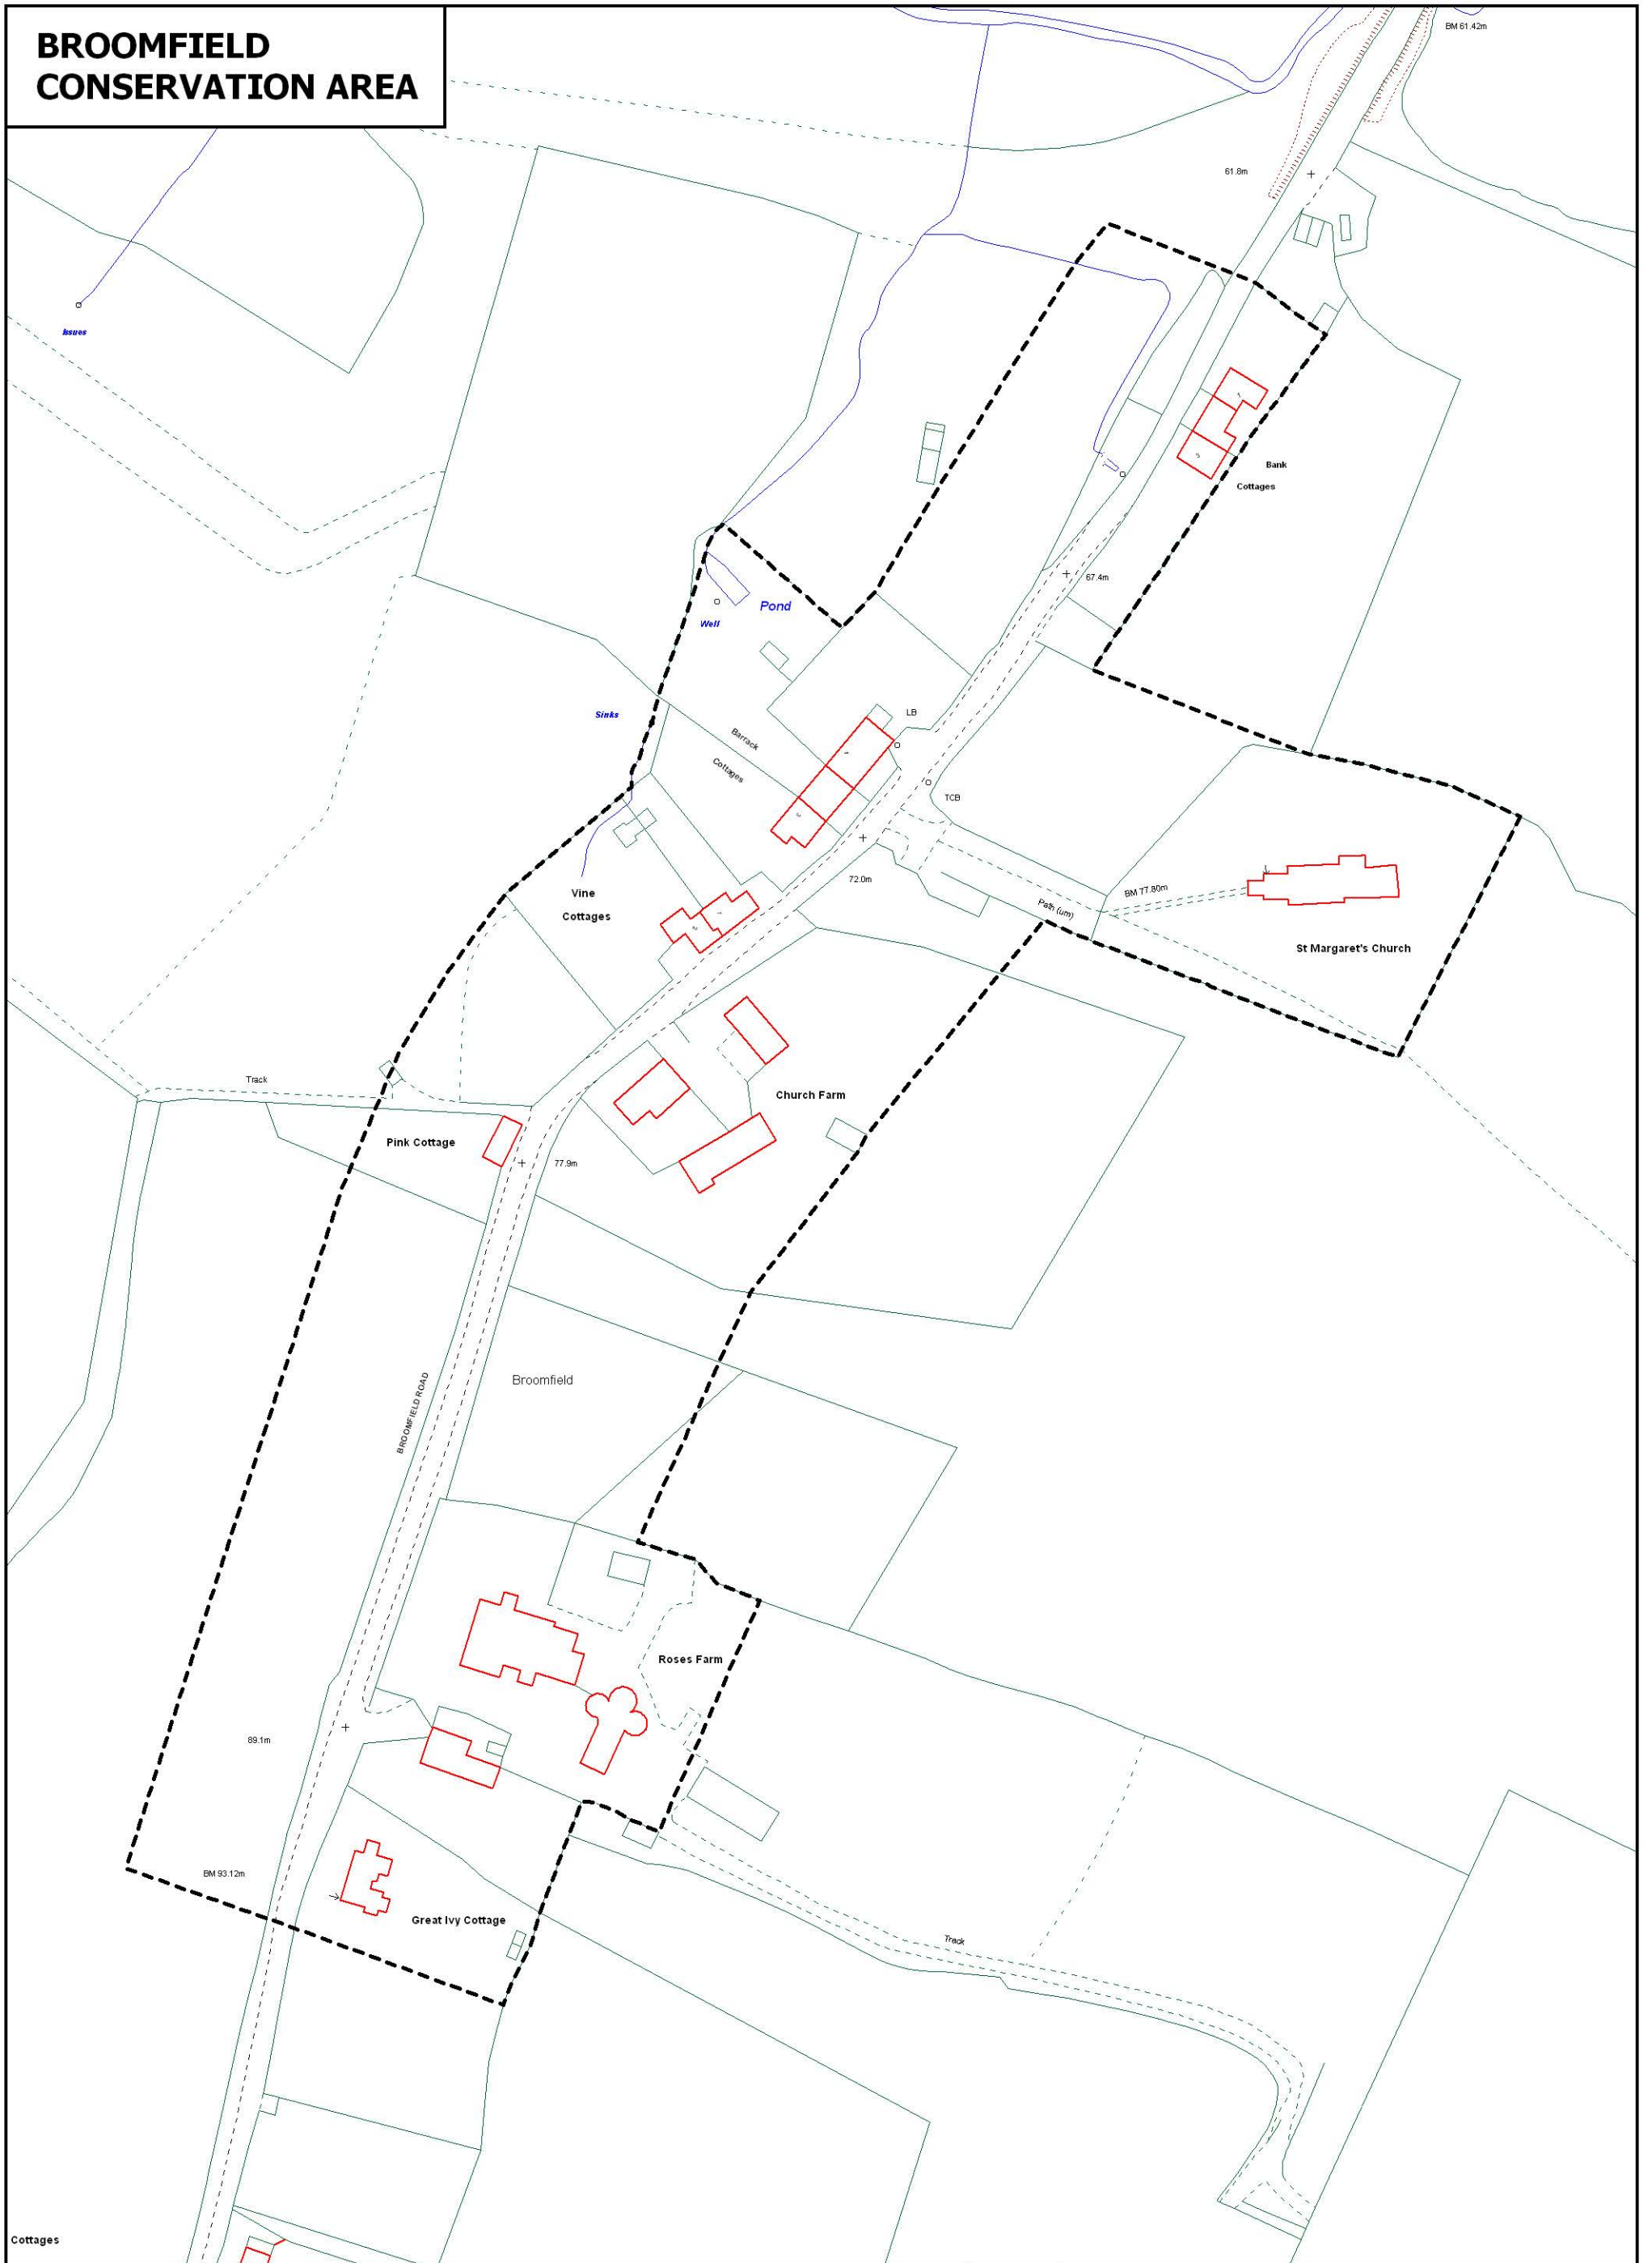

BROOMFIELD CONSERVATION AREA

THE MAIDSTONE BOROUGH COUNCIL

Reproduced from the Ordnance Survey mapping with the permission of the Controller of Her Majesty's Stationery Office © Crown copyright. Unauthorised reproduction infringes Crown copyright and may lead to prosecution or civil proceedings. The Maidstone Borough Council Licence No. 100019636, 2006. Scale 1:1250