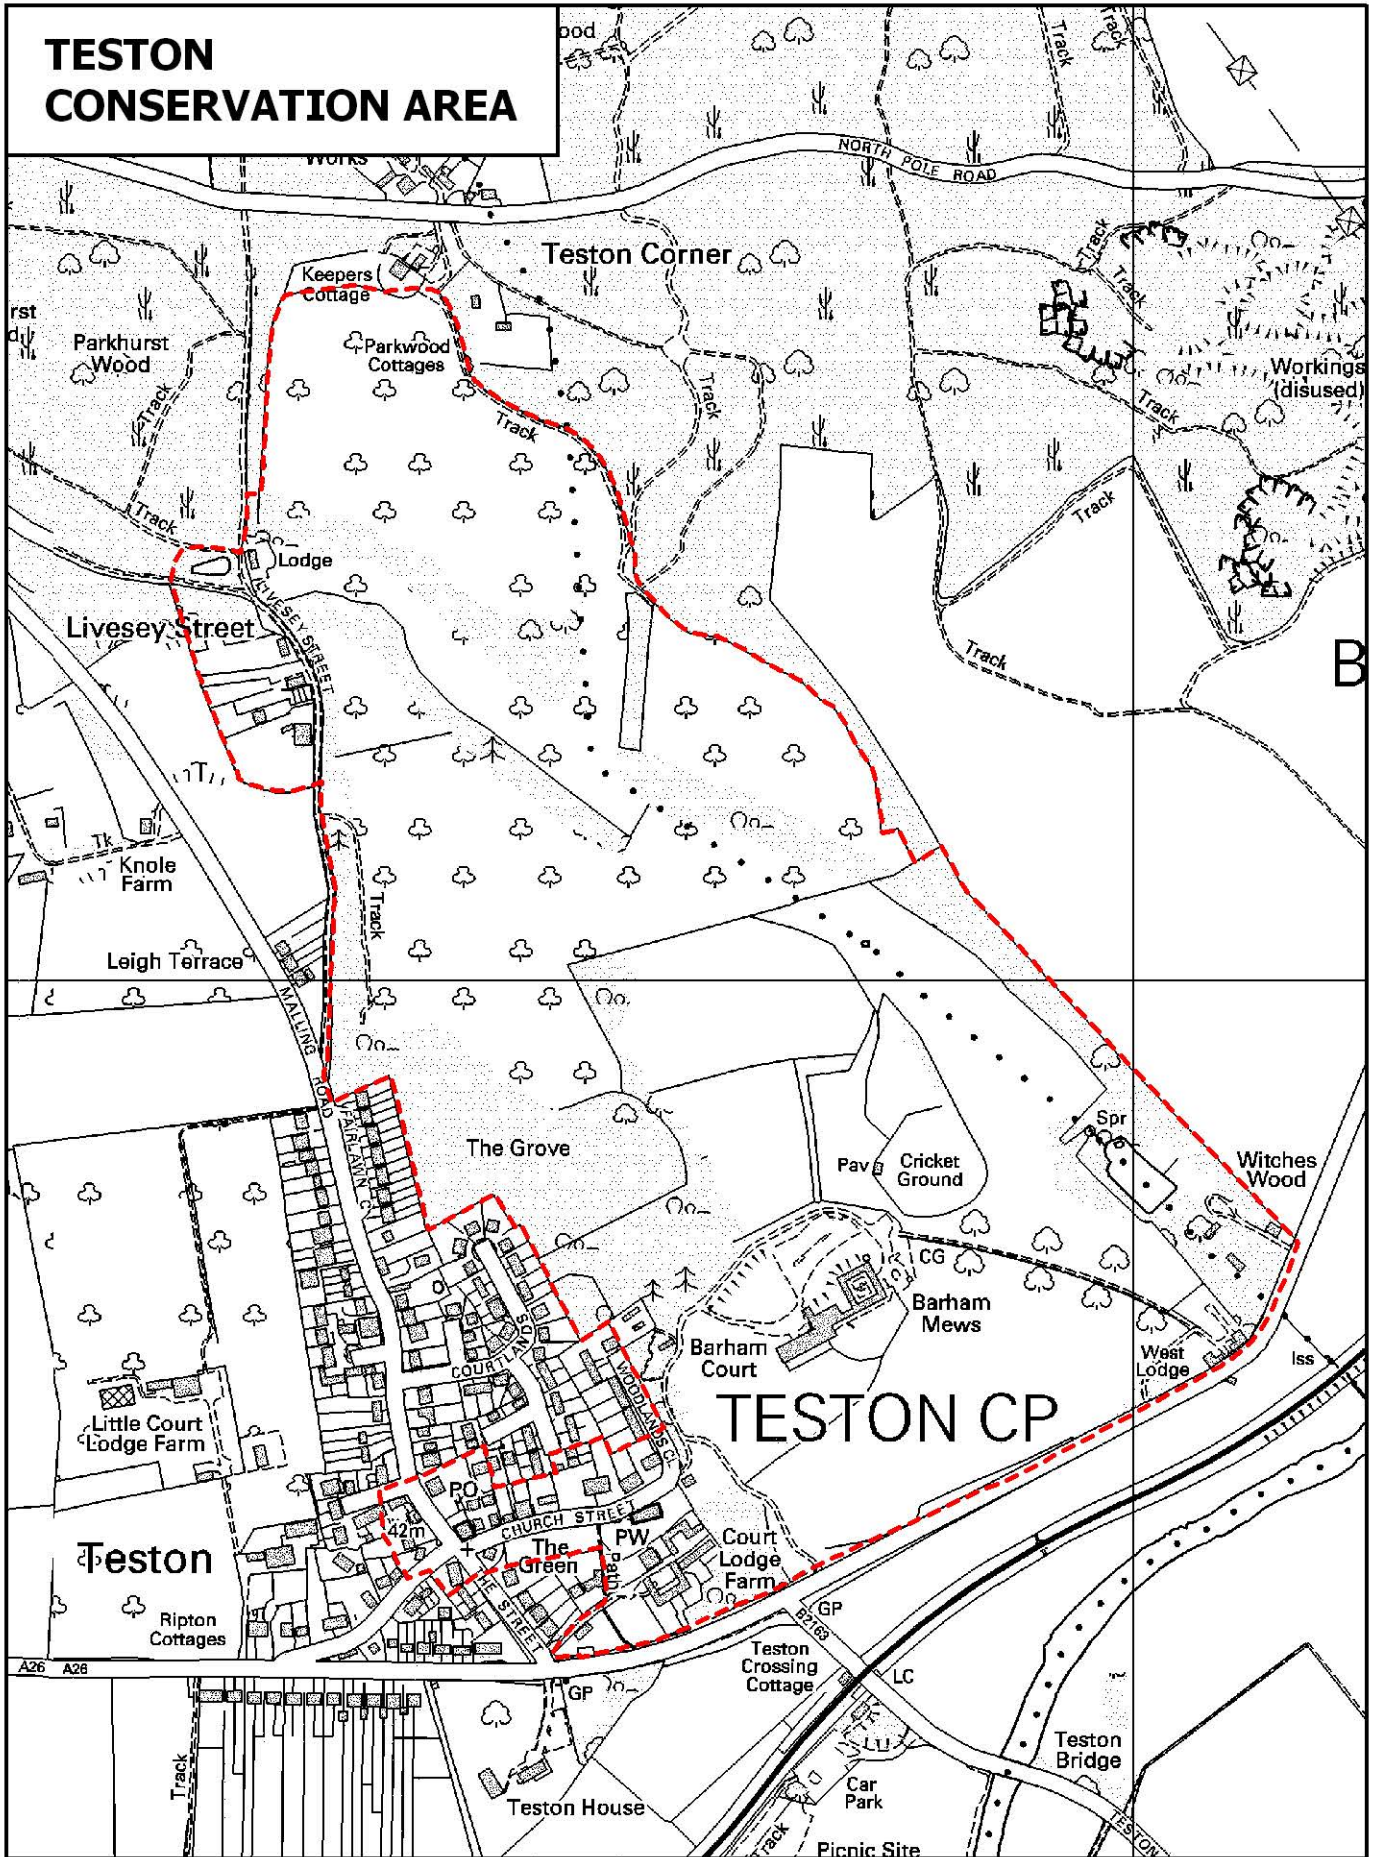

TESTON CONSERVATION AREA

Reproduced from the Ordnance Survey mapping with the permission of the Controller of Her Majesty's Stationery Office © Crown copyright. Unauthorised reproduction infringes Crown copyright and may lead to prosecution or civil proceedings. The Maidstone Borough Council Licence No. 100019636, 2006. Scale 1:7000