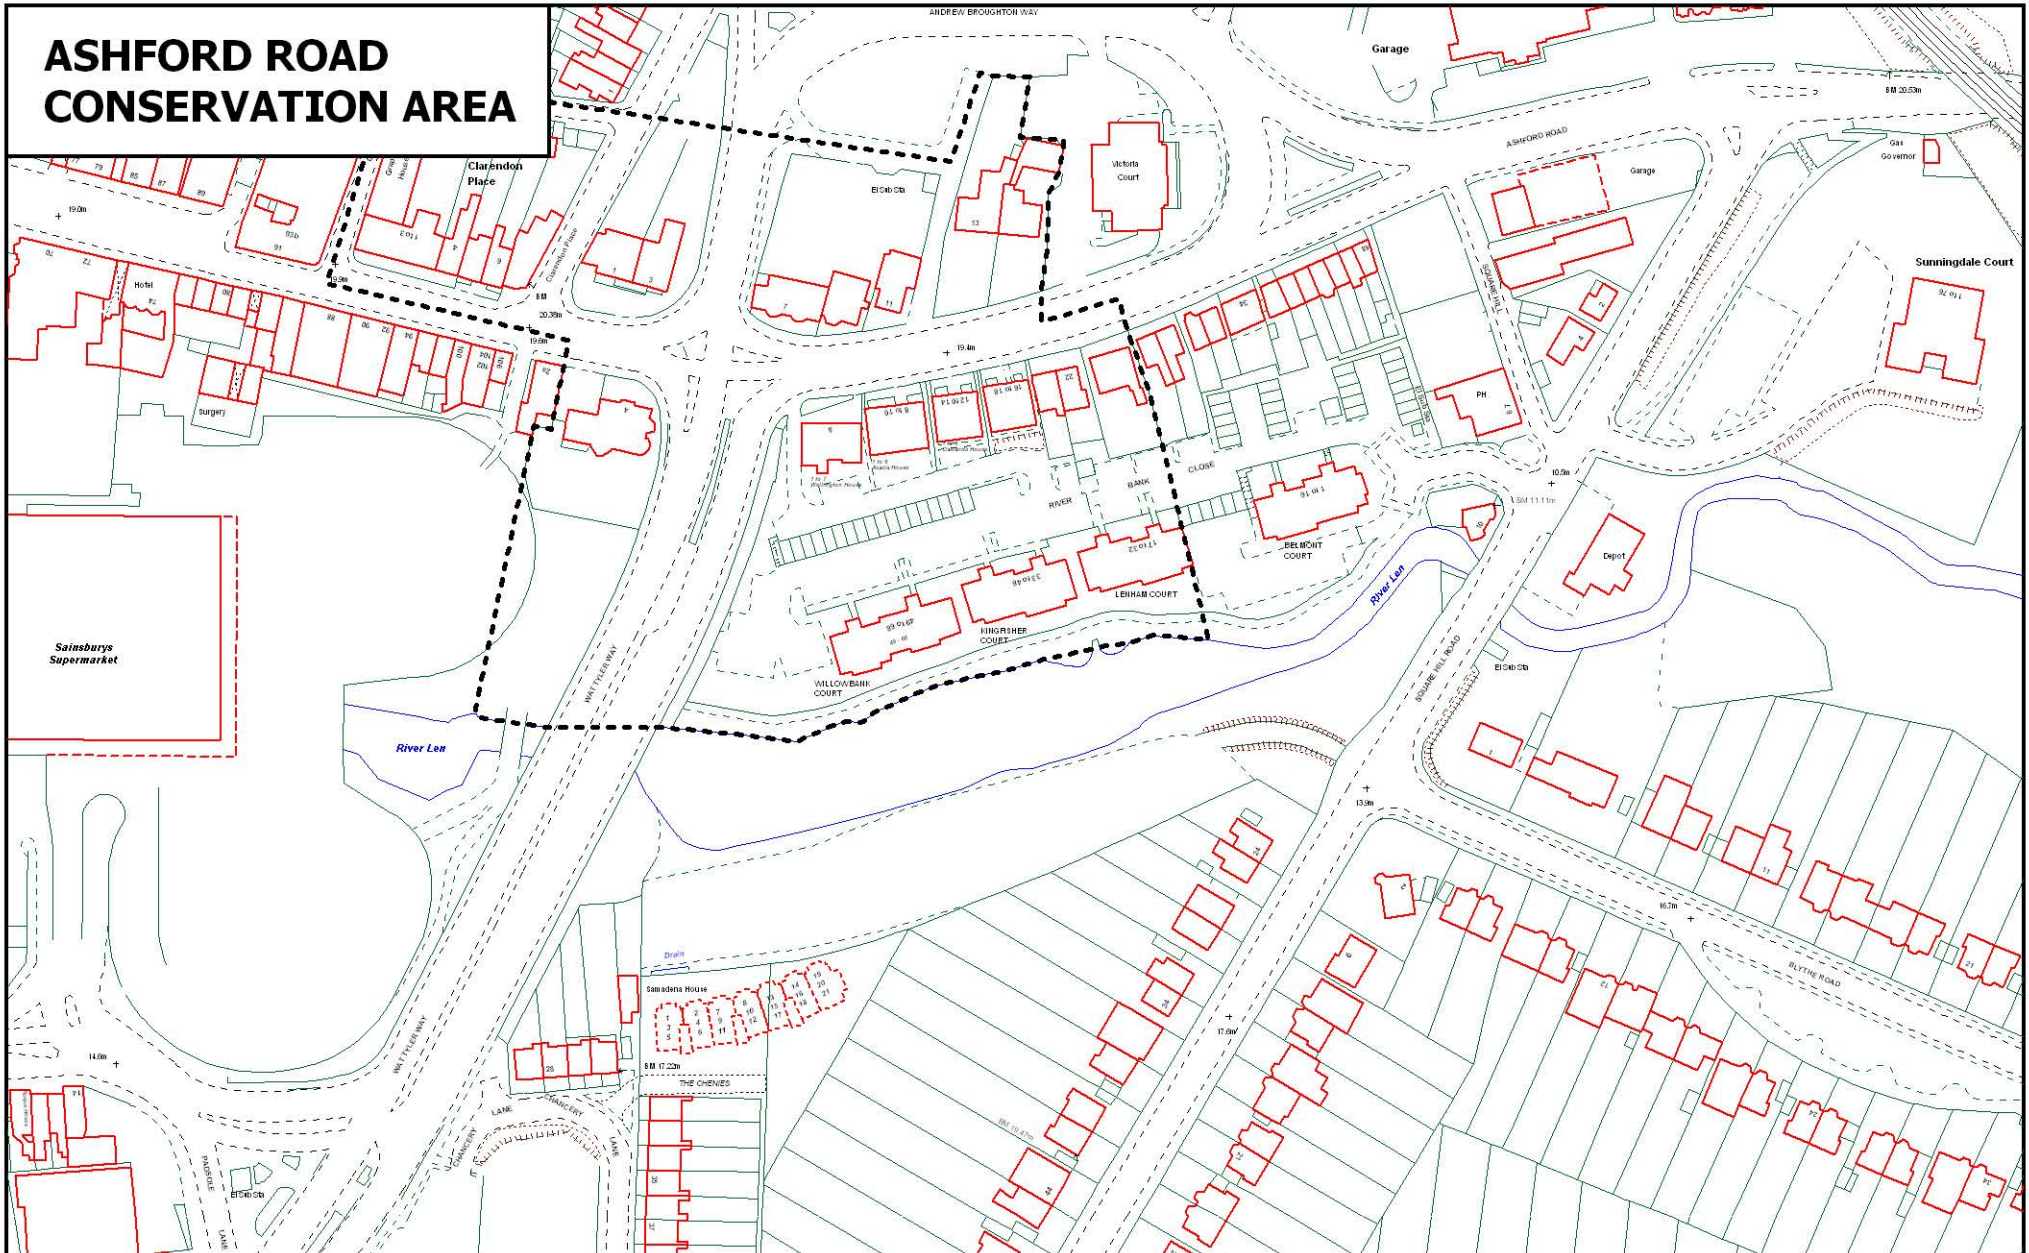

ASHFORD ROAD CONSERVATION AREA

THE MAIDSTONE BOROUGH COUNCIL

Reproduced from the Ordnance Survey mapping with the permission of the Controller of Her Majesty's Stationery Office © Crown copyright. Unauthorised reproduction infringes Crown copyright and may lead to prosecution or civil proceedings. The Maidstone Borough Council, Licence No. 100019636, 2006. Scale 1:1250