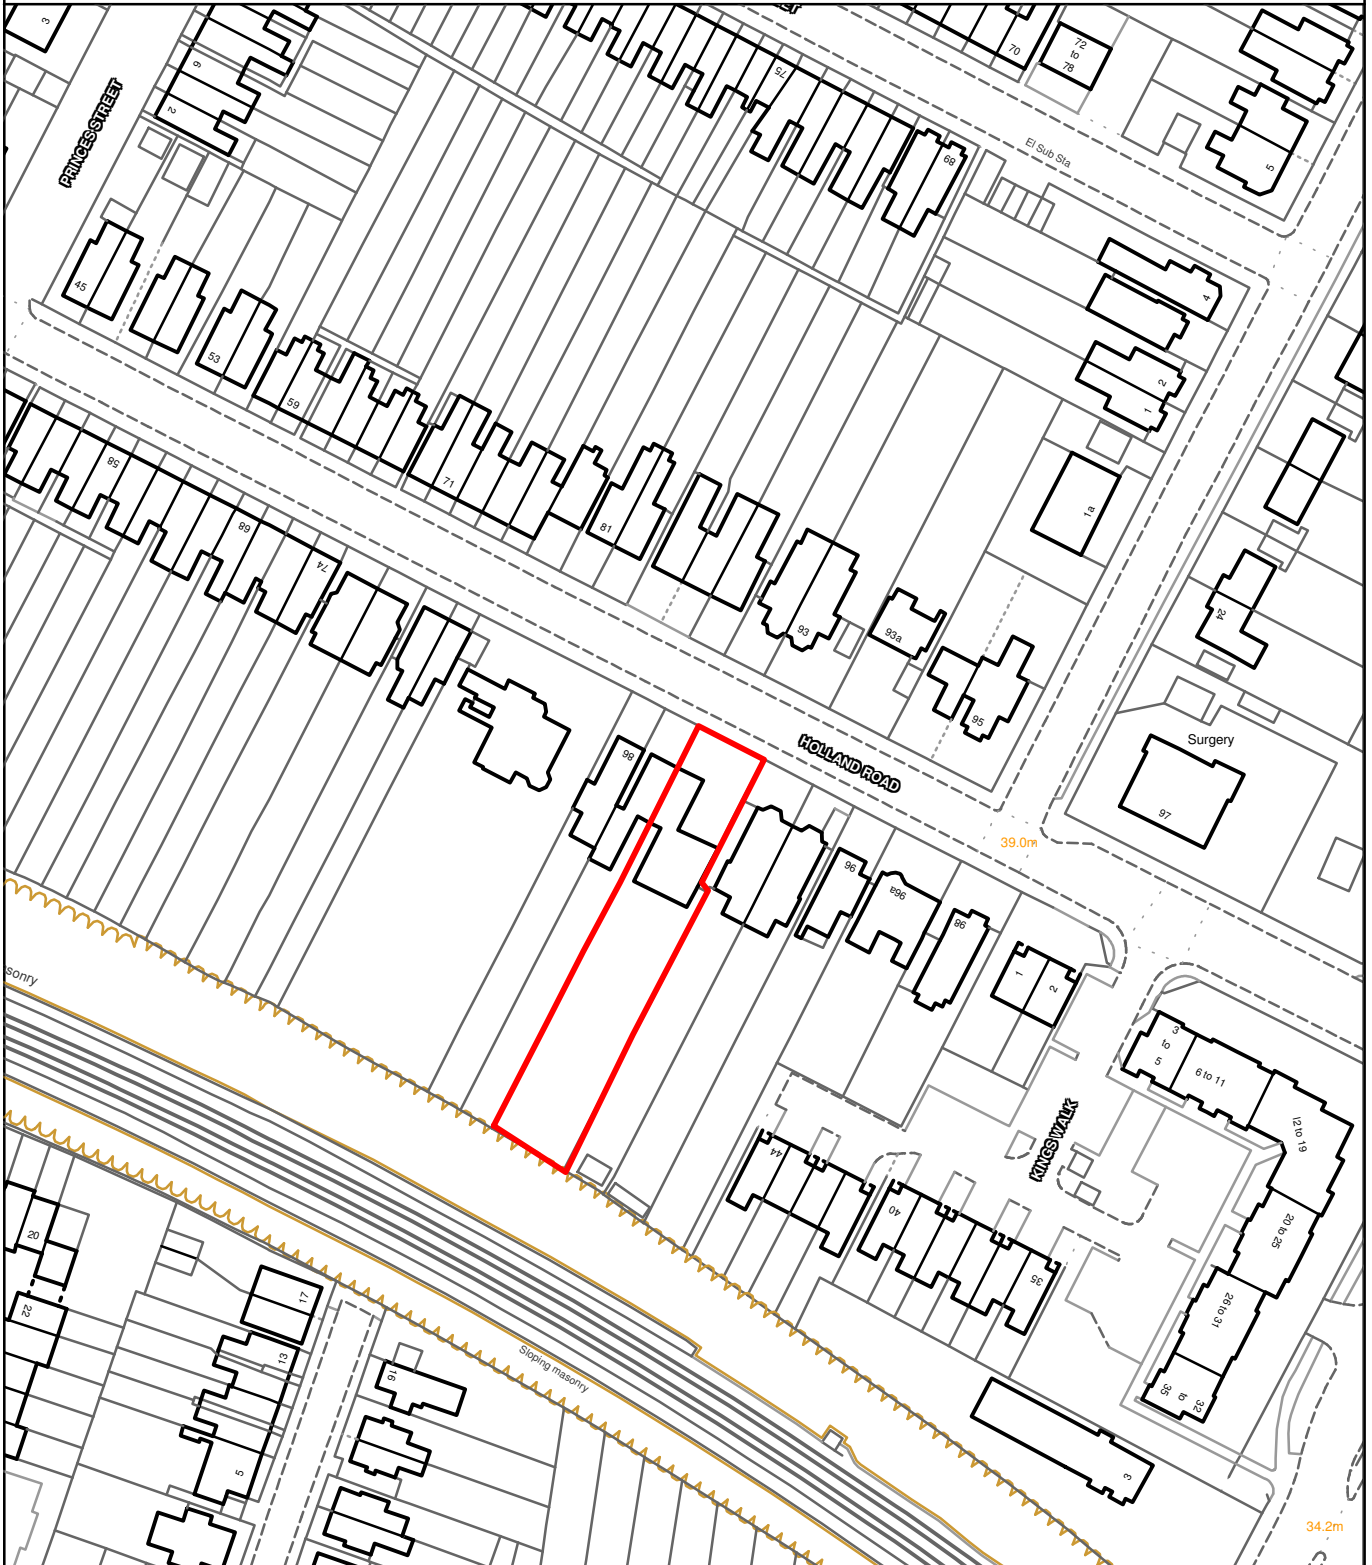

THE MAIDSTONE BOROUGH COUNCIL

90 Holland Road
Maidstone
Kent
ME14 1UT

MBC Ref: 14/0418

Reproduced from the Ordnance Survey mapping with the permission of the Controller of Her Majesty's Stationary Office ©Crown Copyright. Unauthorised reproduction infringes Crown Copyright and may lead to prosecution or civil proceedings. The Maidstone Borough Council Licence No. 100019636, 2014. Scale 1:2500