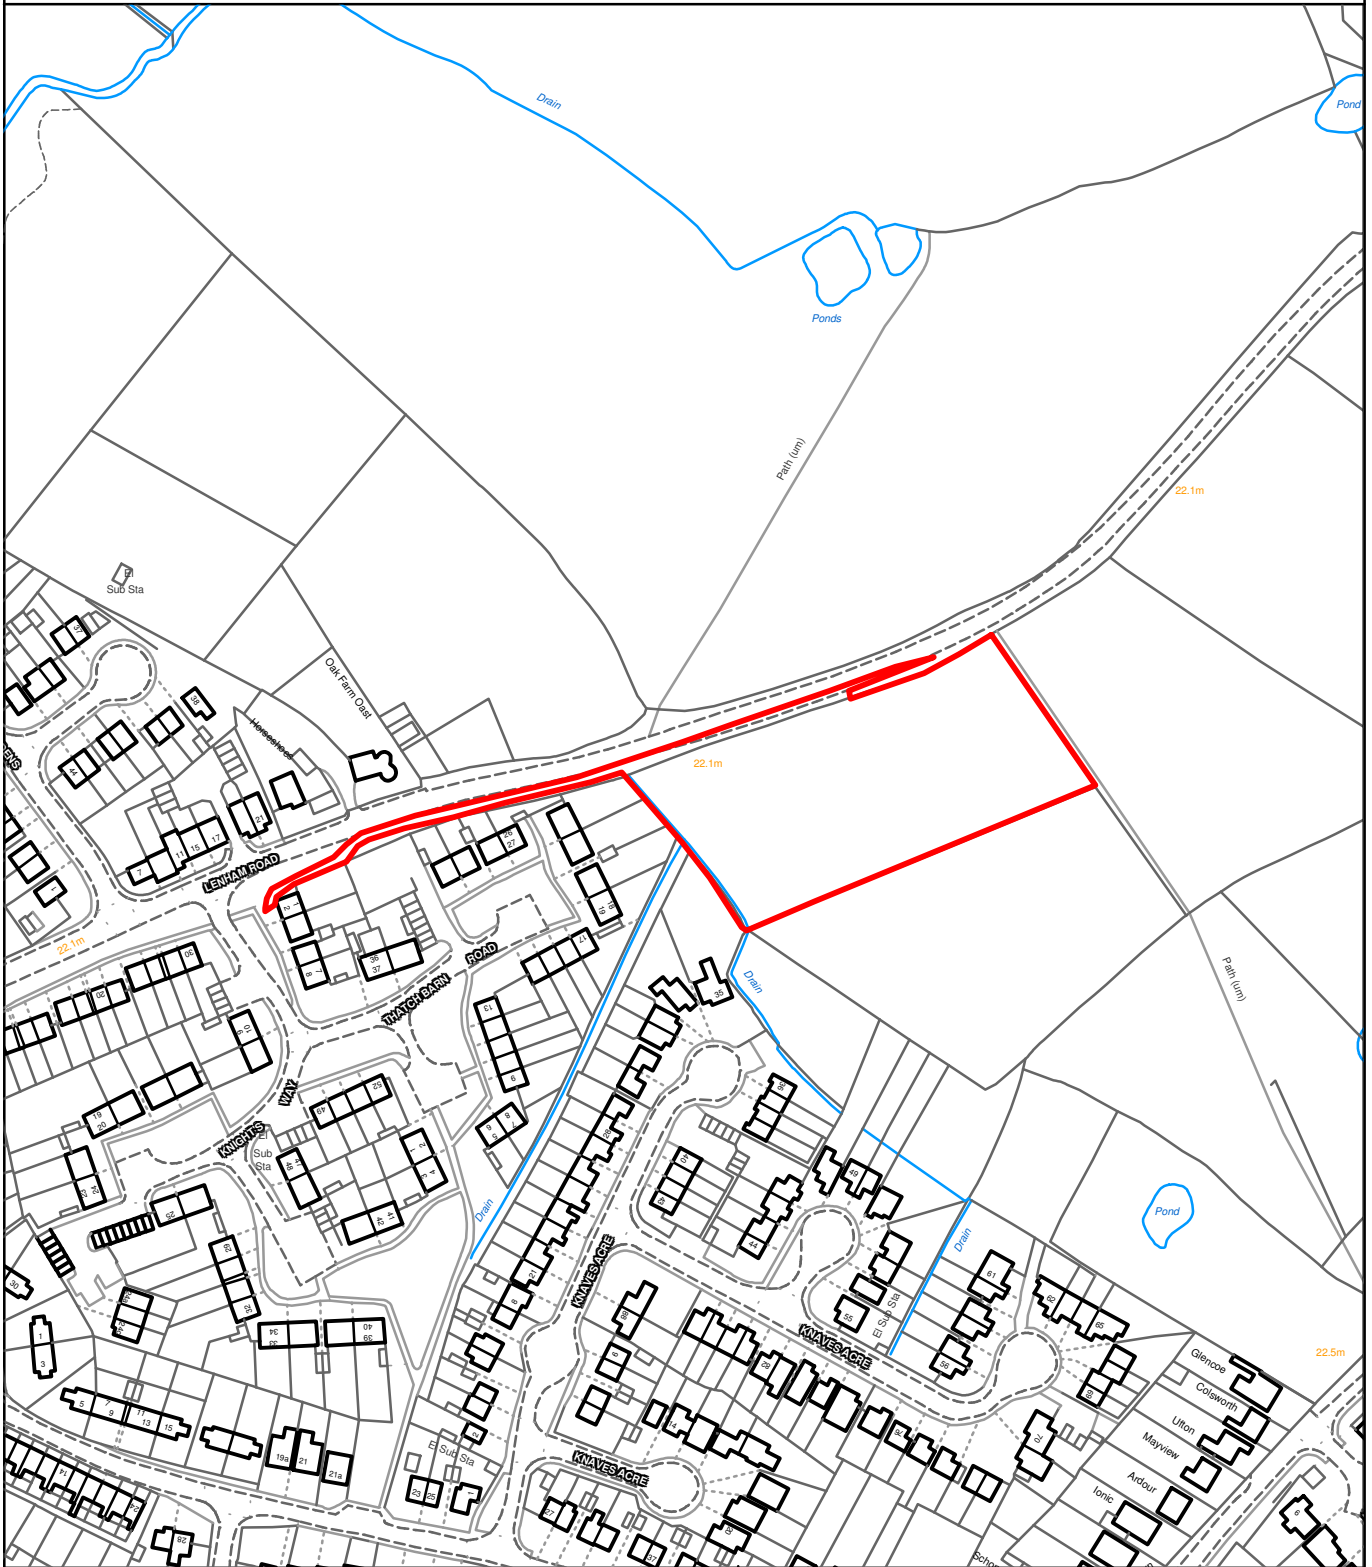

THE MAIDSTONE BOROUGH COUNCIL

Land East Of Thatch Barn Road And South Of
Lenham Road
Headcorn
Kent

MBC Ref: 14/503960

Reproduced from the Ordnance Survey mapping with the permission of the Controller of Her Majesty's Stationary Office ©Crown Copyright. Unauthorised reproduction infringes Crown Copyright and may lead to prosecution or civil proceedings. The Maidstone Borough Council Licence No. 100019636, 2014. Scale 1:1250