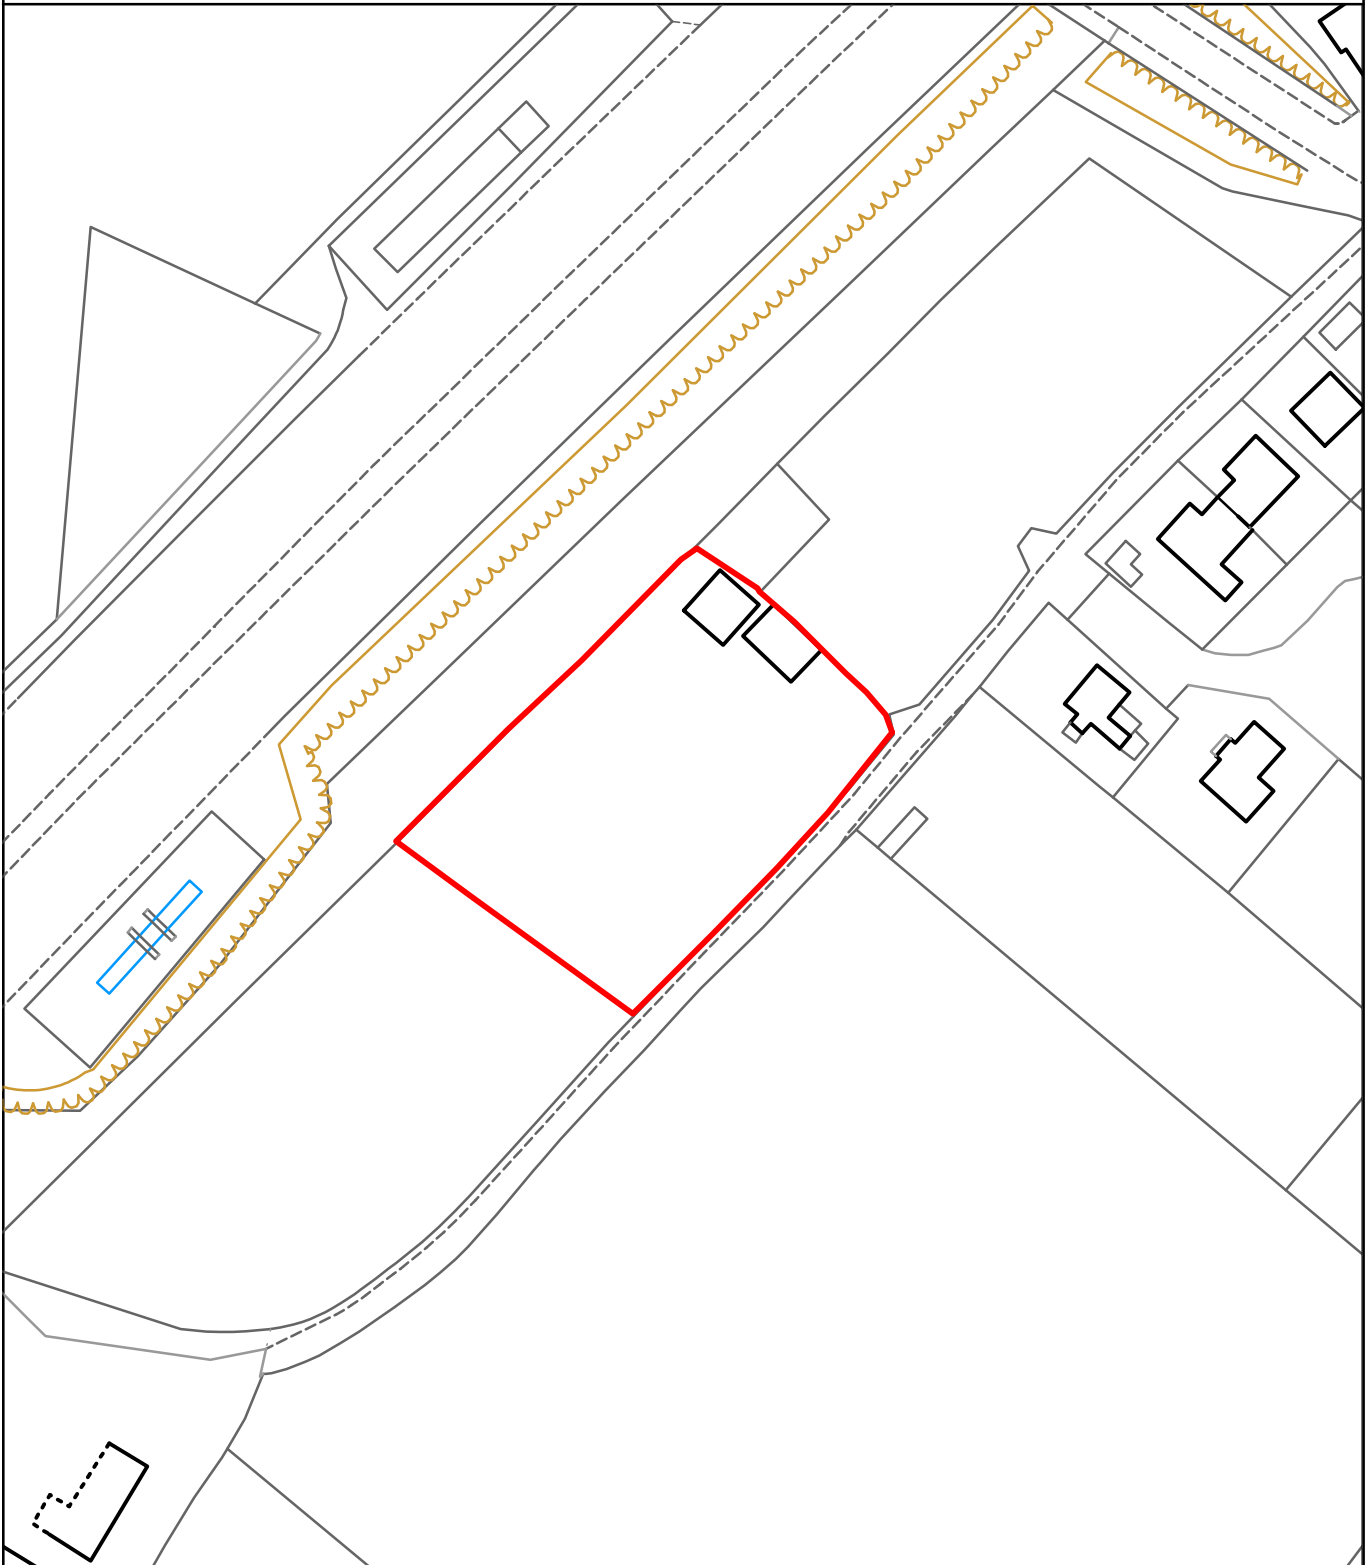

THE MAIDSTONE BOROUGH COUNCIL

Land At
Blind Lane
Bredhurst
Kent
ME7 3JR

MBC Ref: 14/504584

Reproduced from the Ordnance Survey mapping with the permission of the Controller of Her Majesty's Stationary Office ©Crown Copyright. Unauthorised reproduction infringes Crown Copyright and may lead to prosecution or civil proceedings. The Maidstone Borough Council Licence No. 100019636, 2014. Scale 1:1250