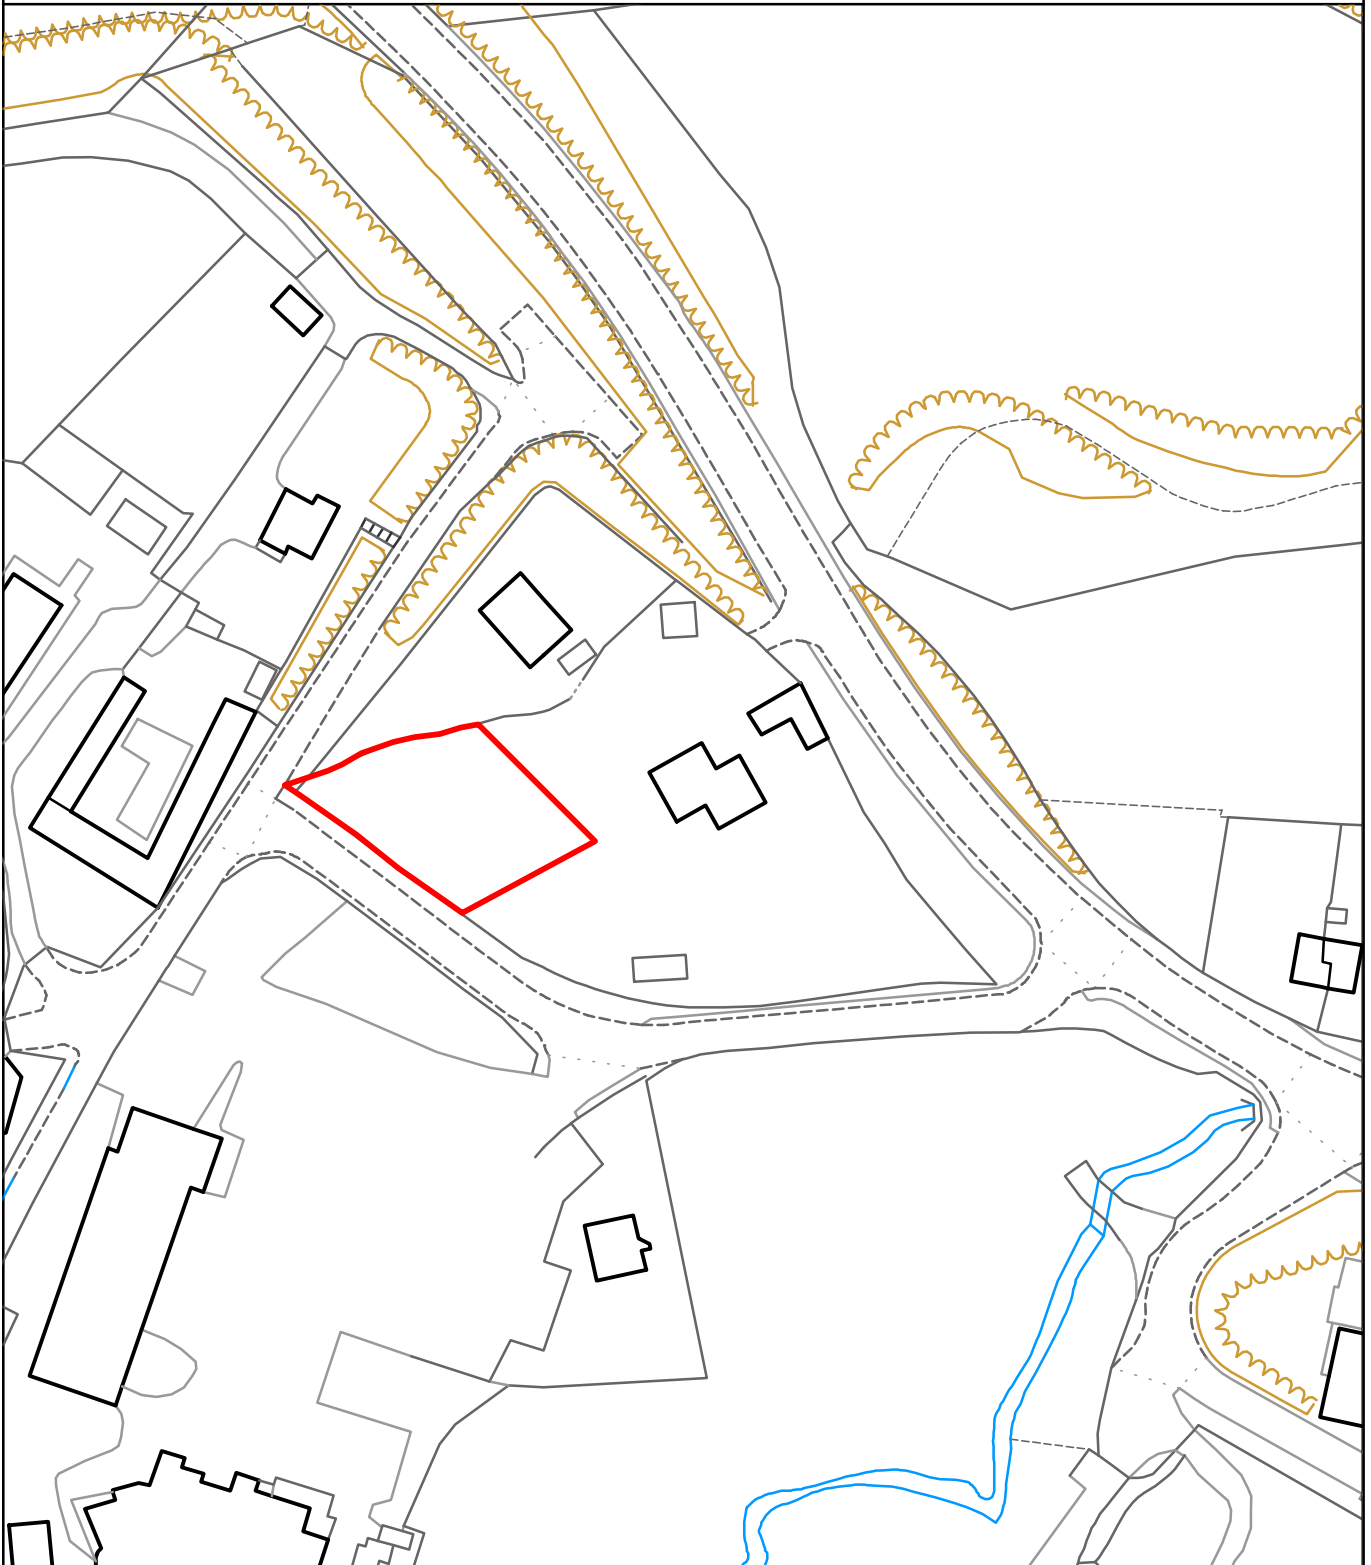

# THE MAIDSTONE BOROUGH COUNCIL

Medway Cottage  
Forstal Road  
Sandling, Kent  
ME14 3AR

MBC Ref: 14/504931

Reproduced from the Ordnance Survey mapping with the permission of the Controller of Her Majesty's Stationary Office ©Crown Copyright. Unauthorised reproduction infringes Crown Copyright and may lead to prosecution or civil proceedings. The Maidstone Borough Council Licence No. 100019636, 2014. Scale 1:1250