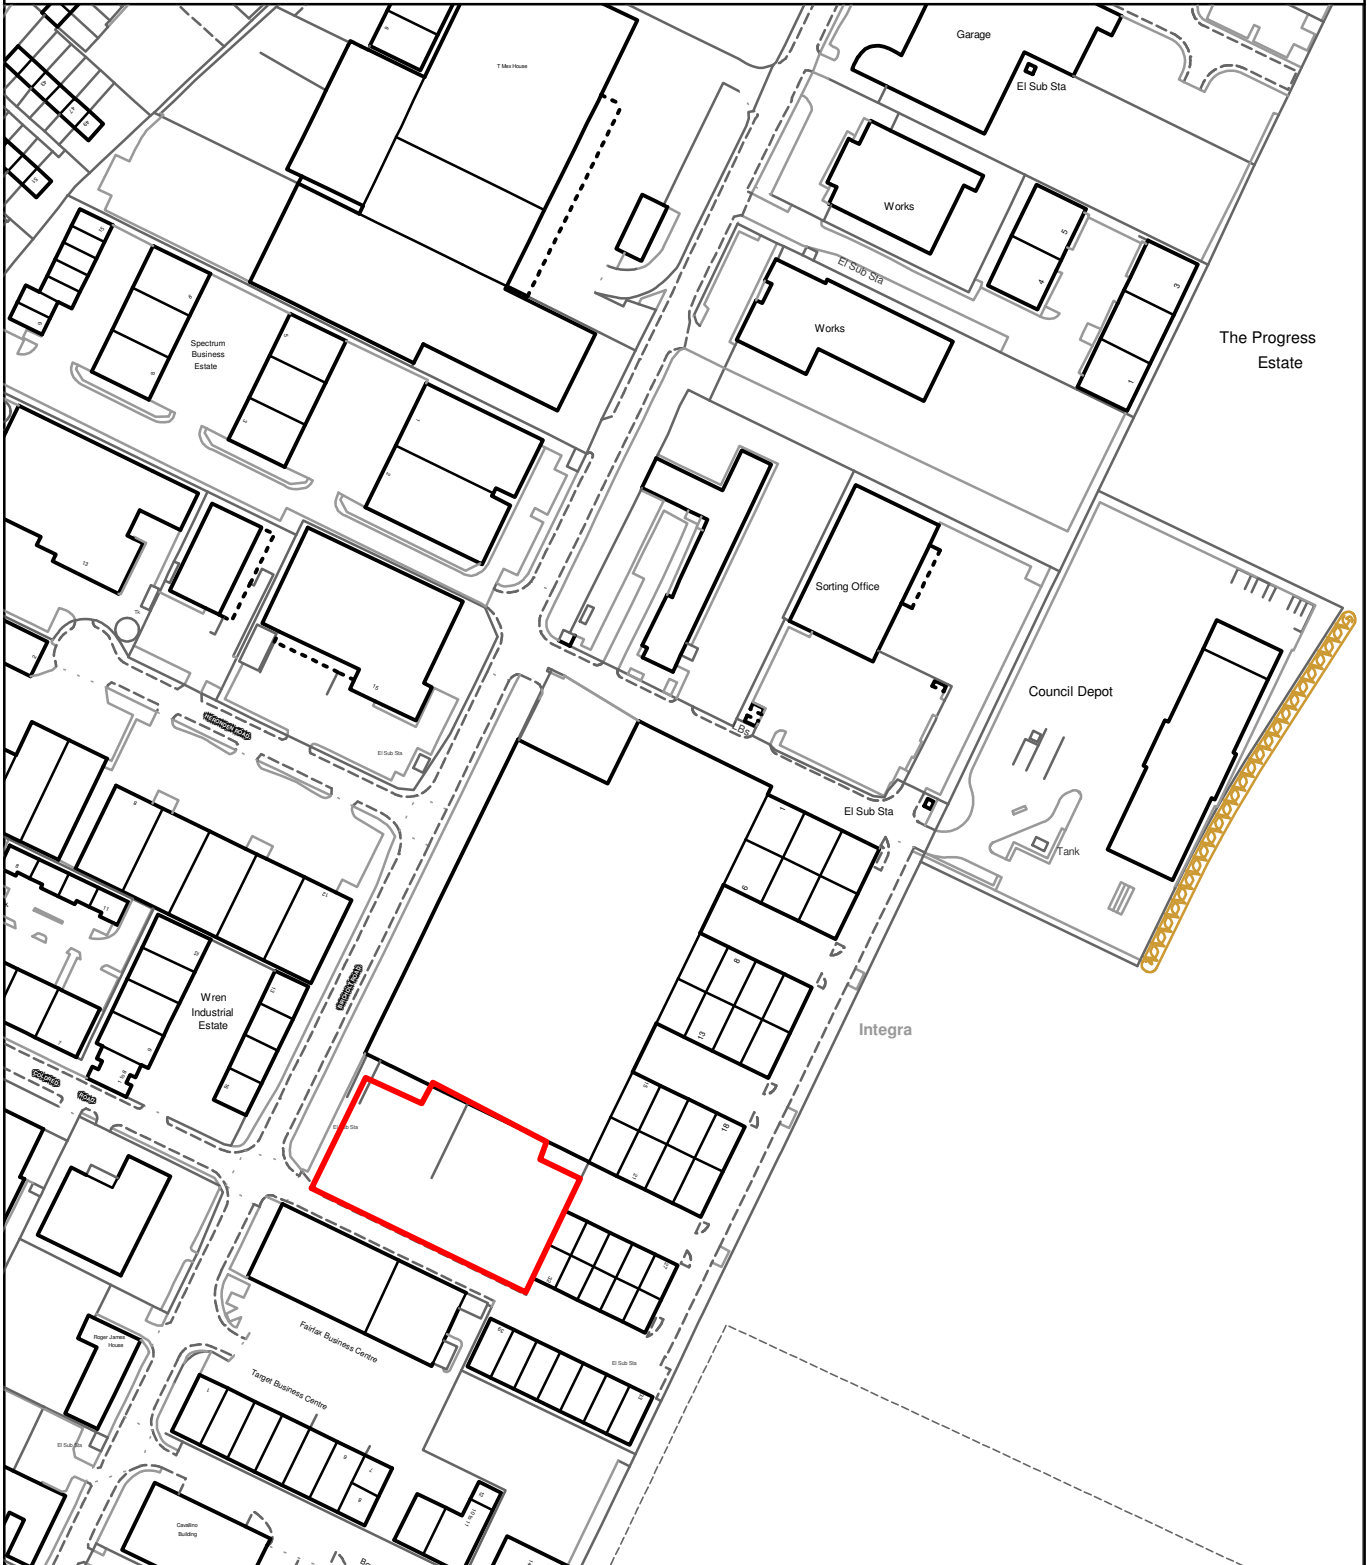

THE MAIDSTONE BOROUGH COUNCIL

Integra
Bircholt Road
Maidstone
Kent
ME15 9GQ

MBC Ref: 14/506715

Reproduced from the Ordnance Survey mapping with the permission of the Controller of Her Majesty's Stationary Office ©Crown Copyright. Unauthorised reproduction infringes Crown Copyright and may lead to prosecution or civil proceedings. The Maidstone Borough Council Licence No. 100019636, 2014. Scale 1:2500