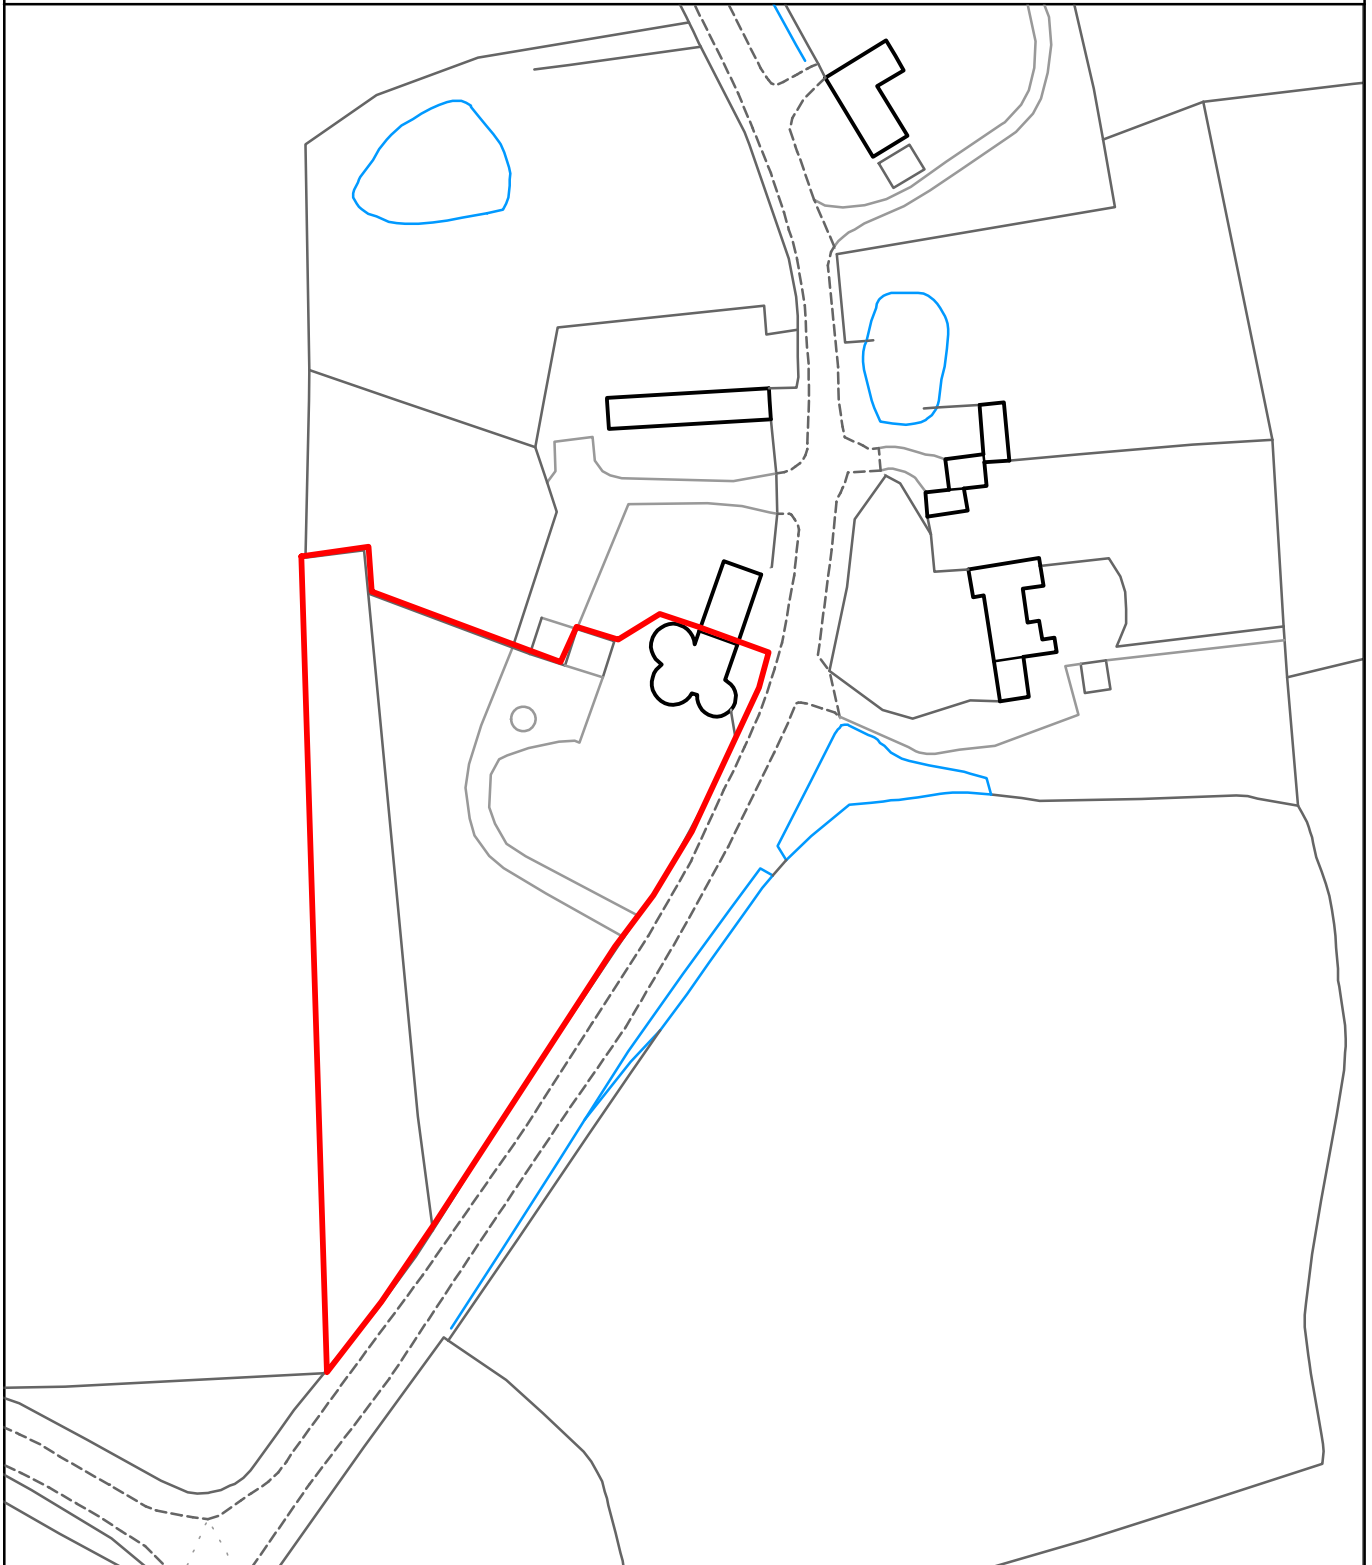

THE MAIDSTONE BOROUGH COUNCIL

The Roundels
Gatehouse Farm Oast
Hunton Road
Marden, Kent
TN12 9SG

MBC Ref: 14/505767

Reproduced from the Ordnance Survey mapping with the permission of the Controller of Her Majesty's Stationary Office ©Crown Copyright. Unauthorised reproduction infringes Crown Copyright and may lead to prosecution or civil proceedings. The Maidstone Borough Council Licence No. 100019636, 2014. Scale 1:1250