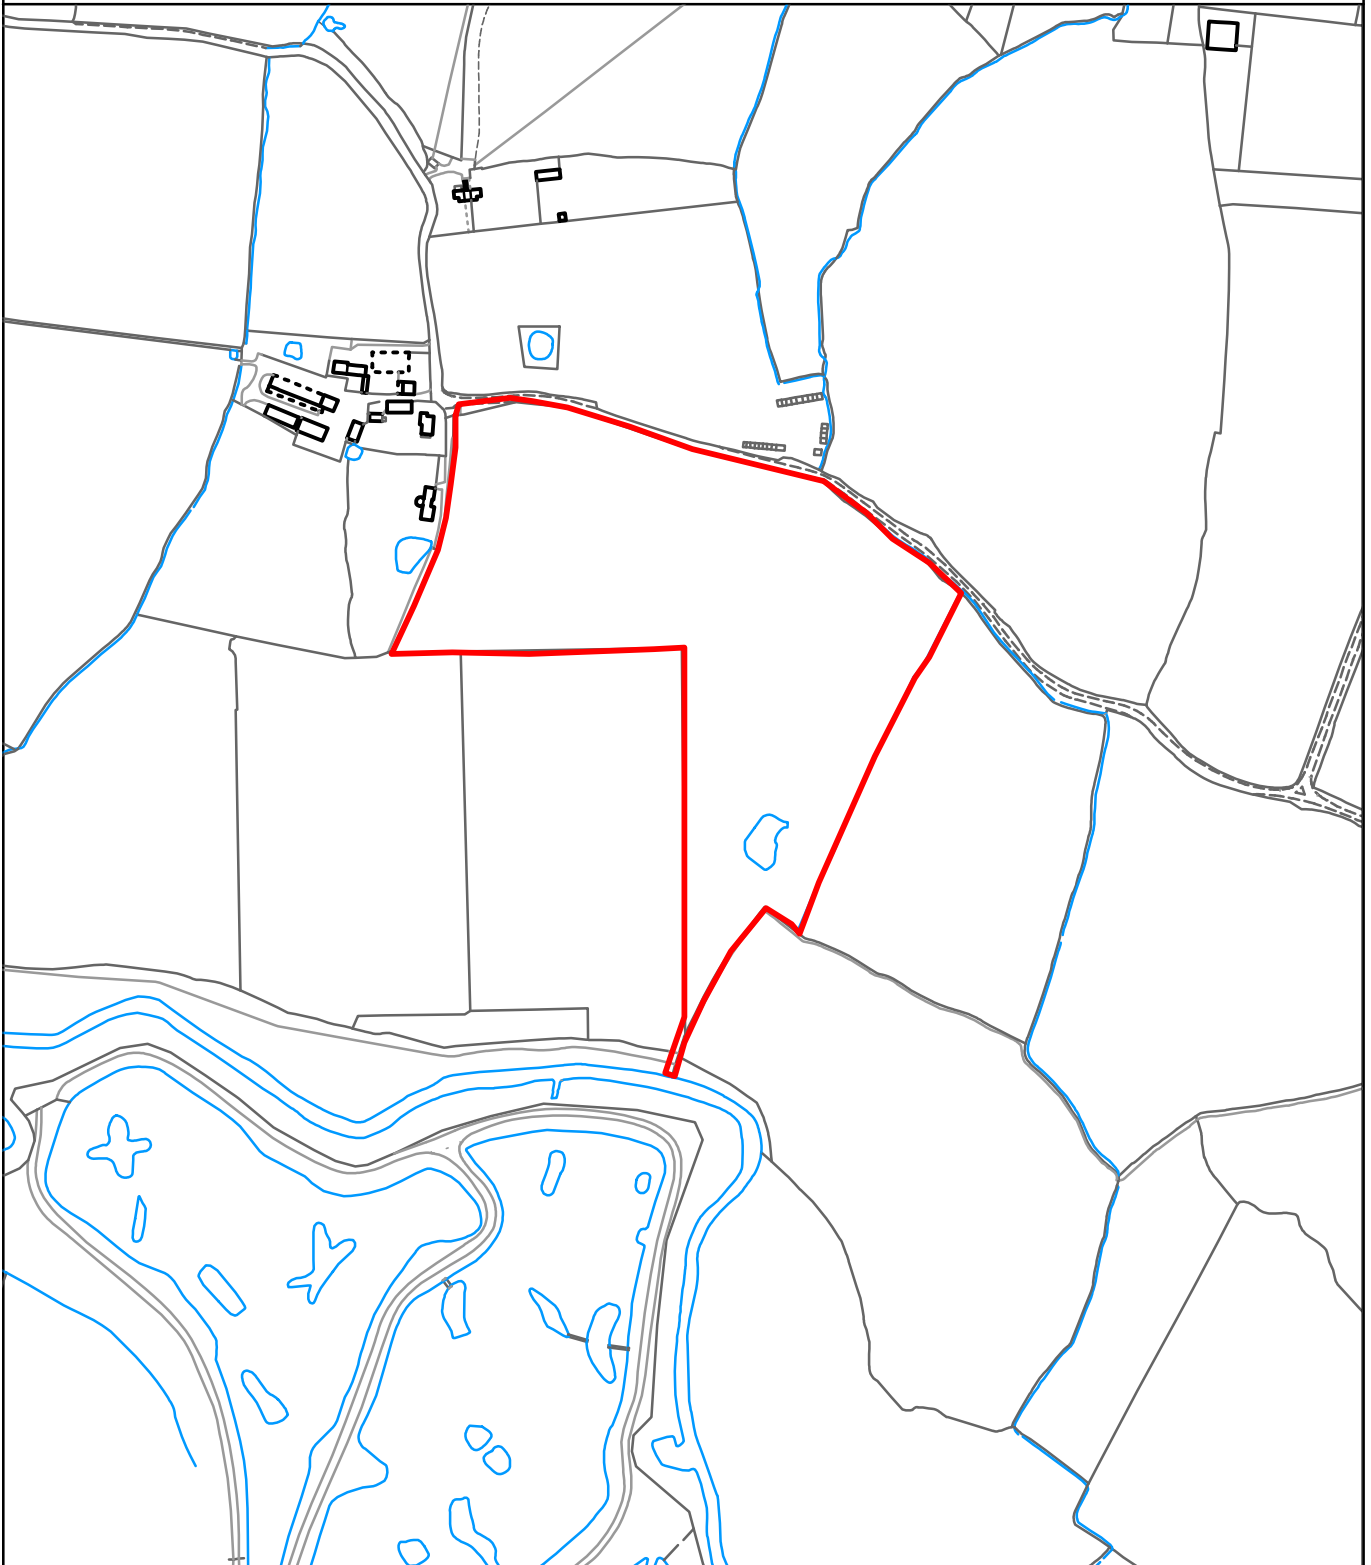

THE MAIDSTONE BOROUGH COUNCIL

Fishing Lake Boughton Bottom Farm
Lower Farm Road
Boughton Monchelsea
Kent

MBC Ref: 13/0742

Reproduced from the Ordnance Survey mapping with the permission of the Controller of Her Majesty's Stationary Office ©Crown Copyright. Unauthorised reproduction infringes Crown Copyright and may lead to prosecution or civil proceedings. The Maidstone Borough Council Licence No. 100019636, 2014. Scale 1:5000