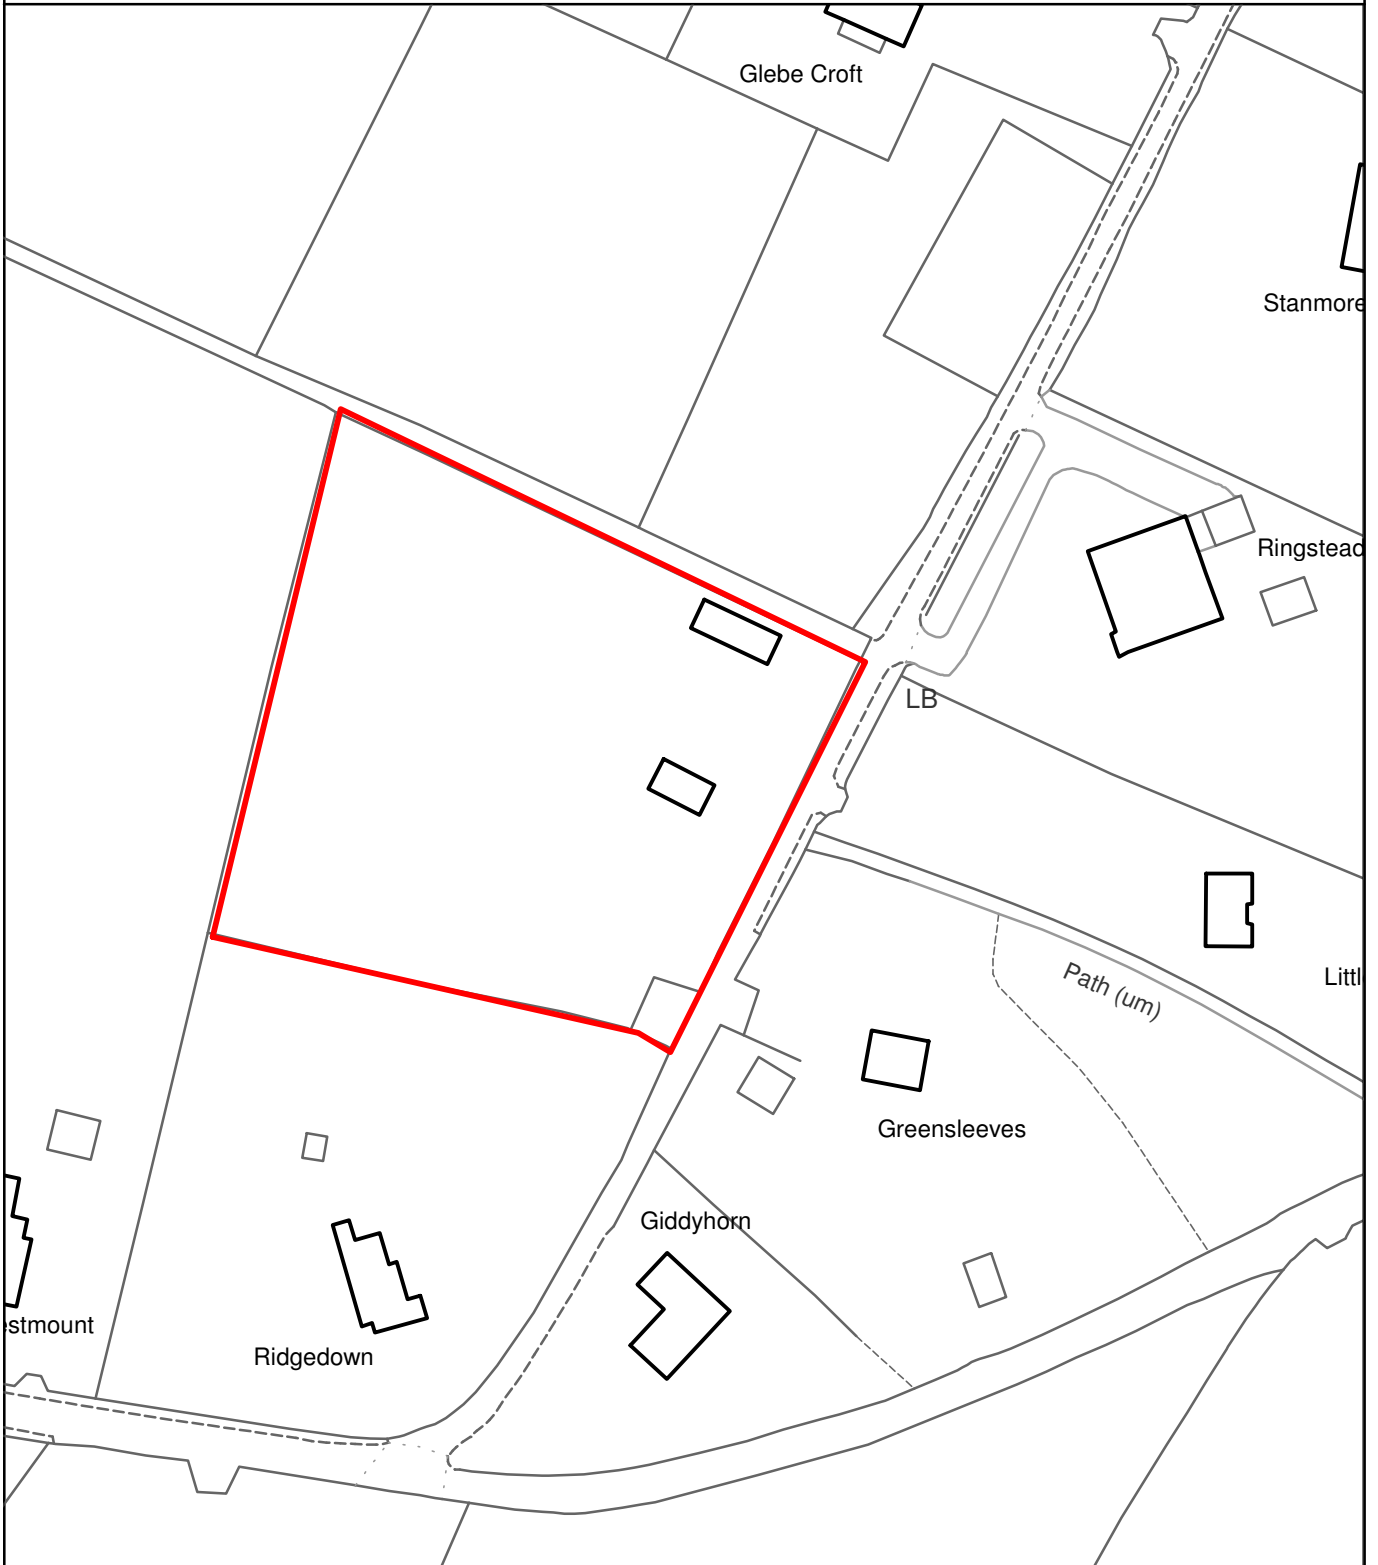

THE MAIDSTONE BOROUGH COUNCIL

The Mellows, Marley Road
Harrietsham ME17 1BS

MBC Ref: 14/504218

Reproduced from the Ordnance Survey mapping with the permission of the Controller of Her Majesty's Stationary Office ©Crown Copyright. Unauthorised reproduction infringes Crown Copyright and may lead to prosecution or civil proceedings. The Maidstone Borough Council Licence No. 100019636, 2014. Scale 1:1250