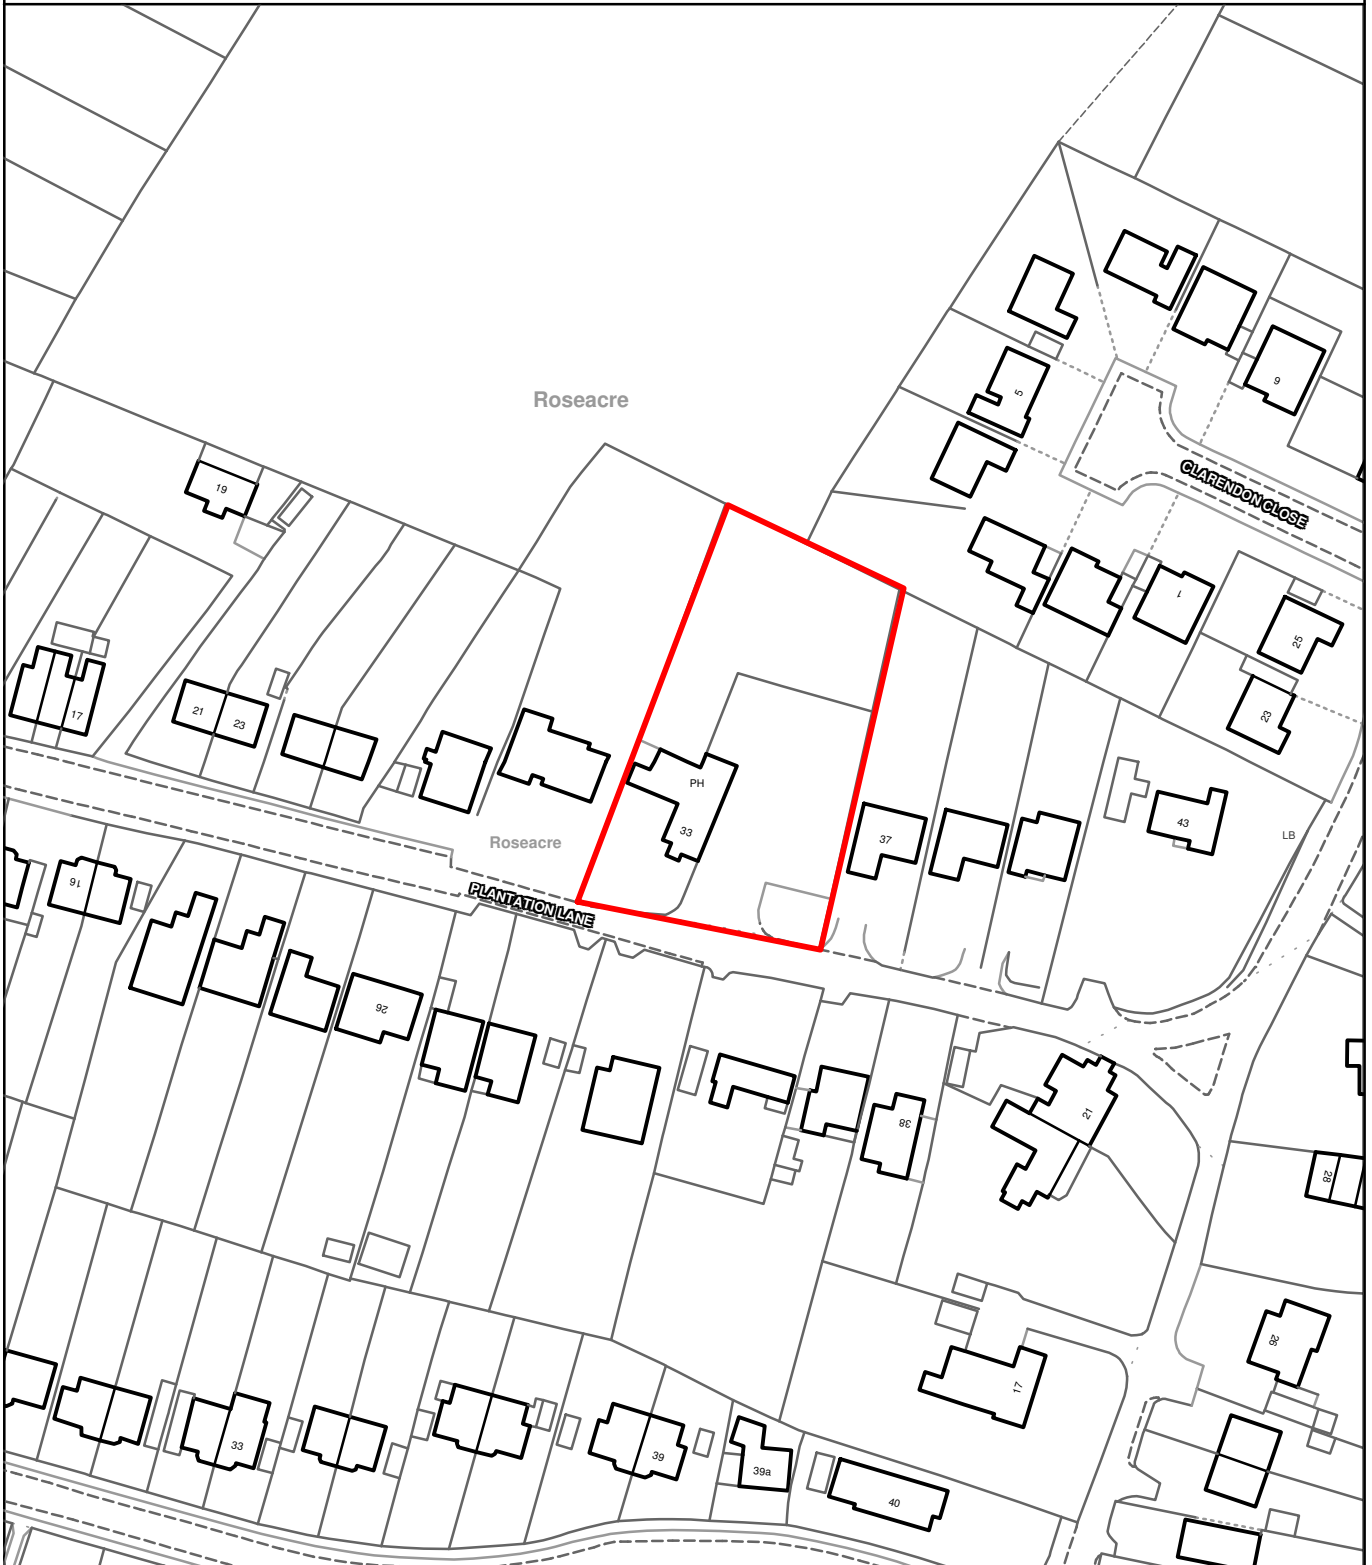

# THE MAIDSTONE BOROUGH COUNCIL

The Old Plantation Public House  
33 Plantation Lane  
Bearsted  
ME14 4BJ

MBC Ref:14/504328

Reproduced from the Ordnance Survey mapping with the permission of the Controller of Her Majesty's Stationary Office ©Crown Copyright. Unauthorised reproduction infringes Crown Copyright and may lead to prosecution or civil proceedings. The Maidstone Borough Council Licence No. 100019636, 2014. Scale 1:1250