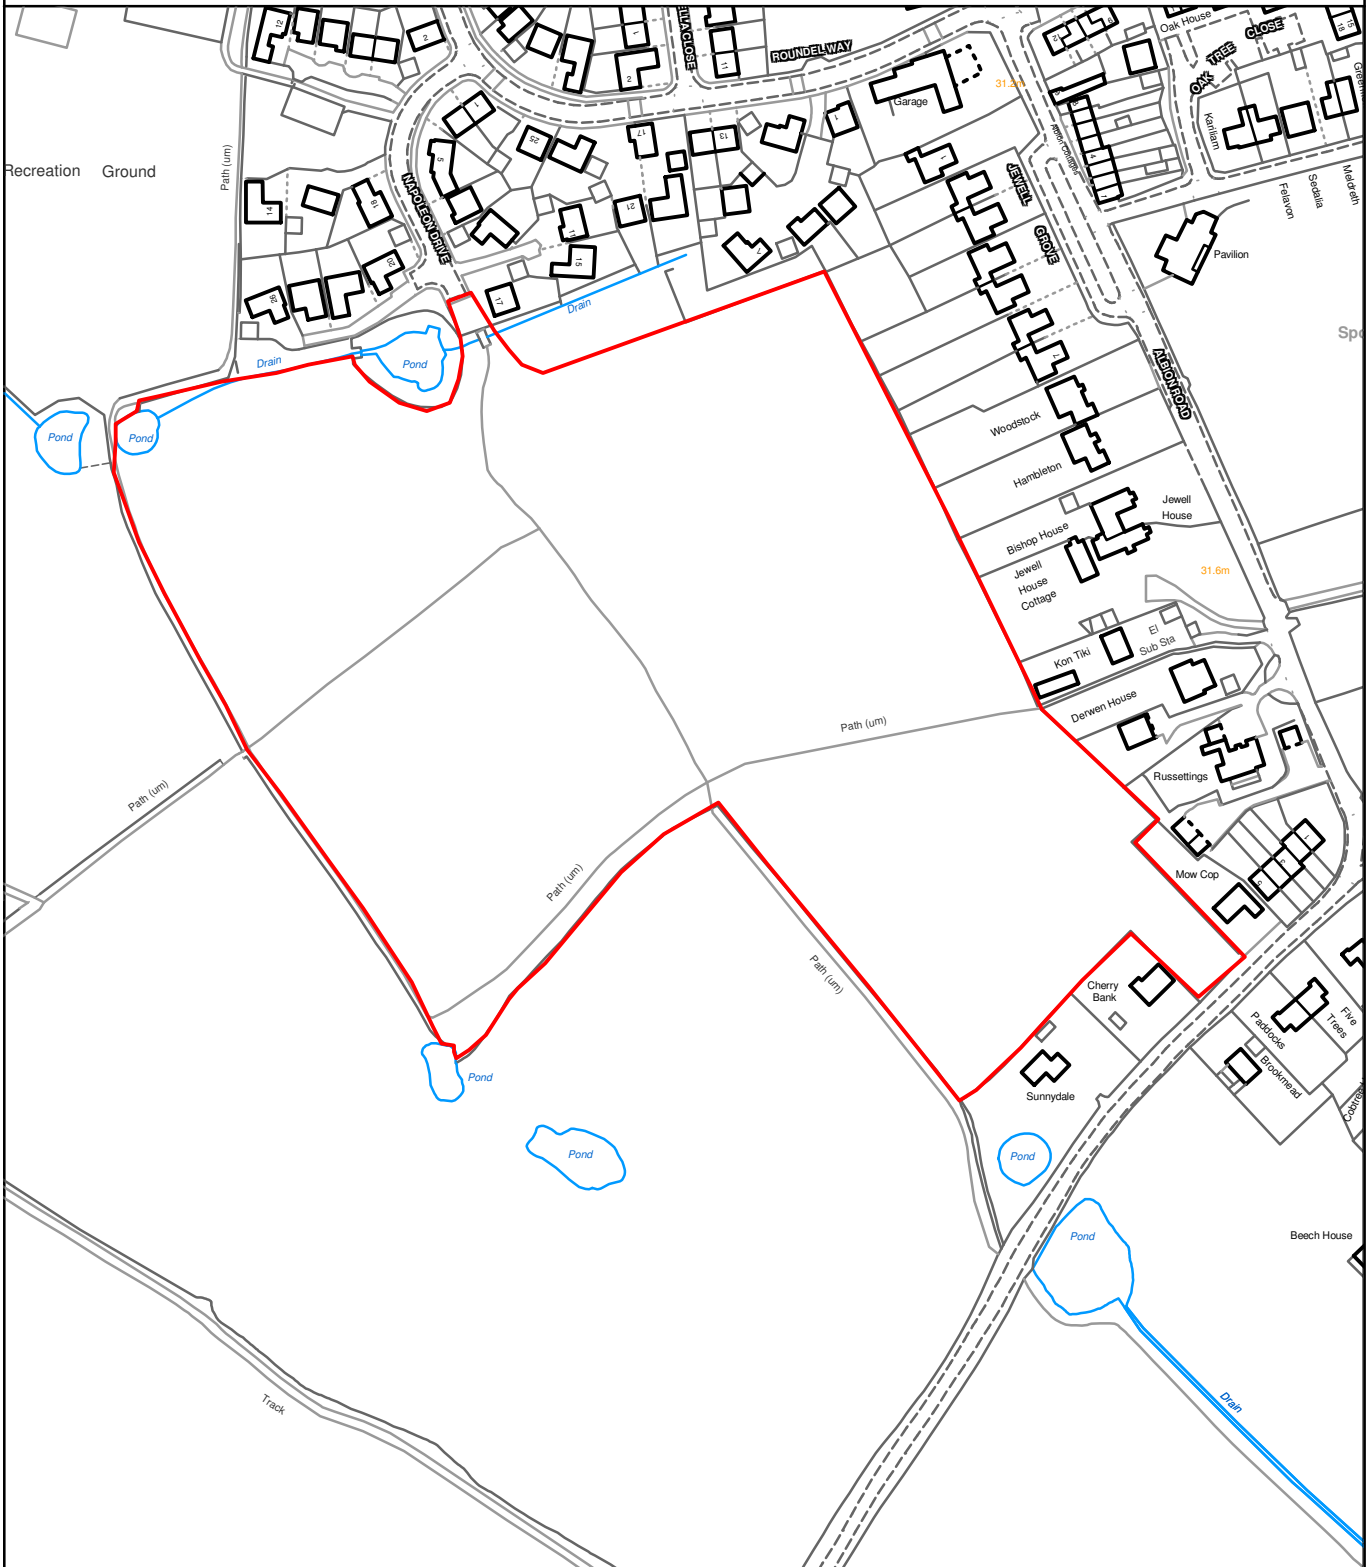

THE MAIDSTONE BOROUGH COUNCIL

Land at Stanley Farms, Plain Road, Marden
Kent, TN12 9EH

MBC Ref: 13/1585

Reproduced from the Ordnance Survey mapping with the permission of the Controller of Her Majesty's Stationary Office ©Crown Copyright. Unauthorised reproduction infringes Crown Copyright and may lead to prosecution or civil proceedings. The Maidstone Borough Council Licence No. 100019636, 2014. Scale 1:2500