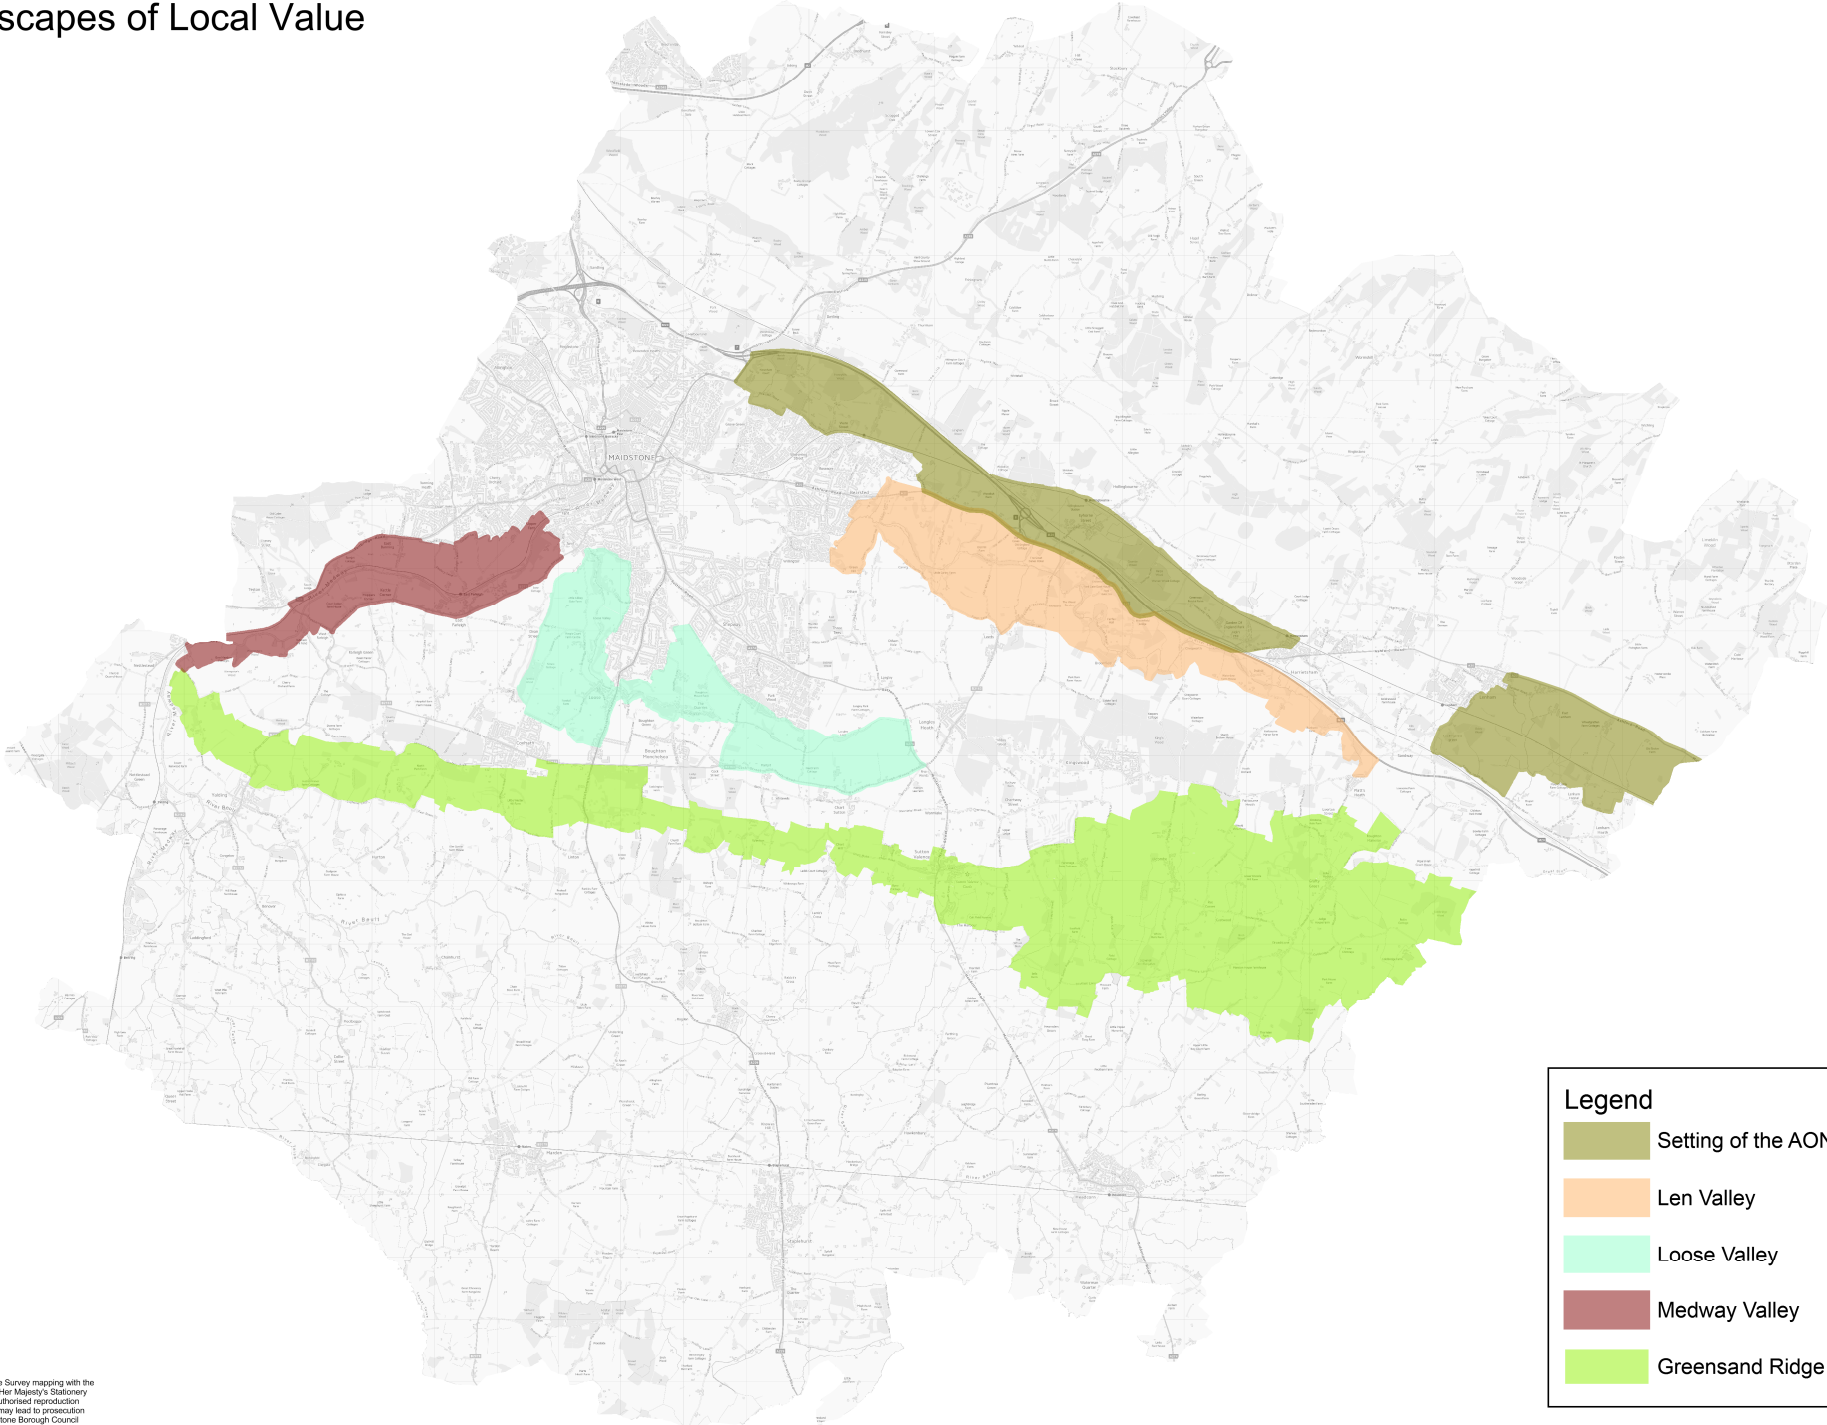

Landscapes of Local Value

Legend

- Setting of the AONB
- Len Valley
- Loose Valley
- Medway Valley
- Greensand Ridge and Low Weald