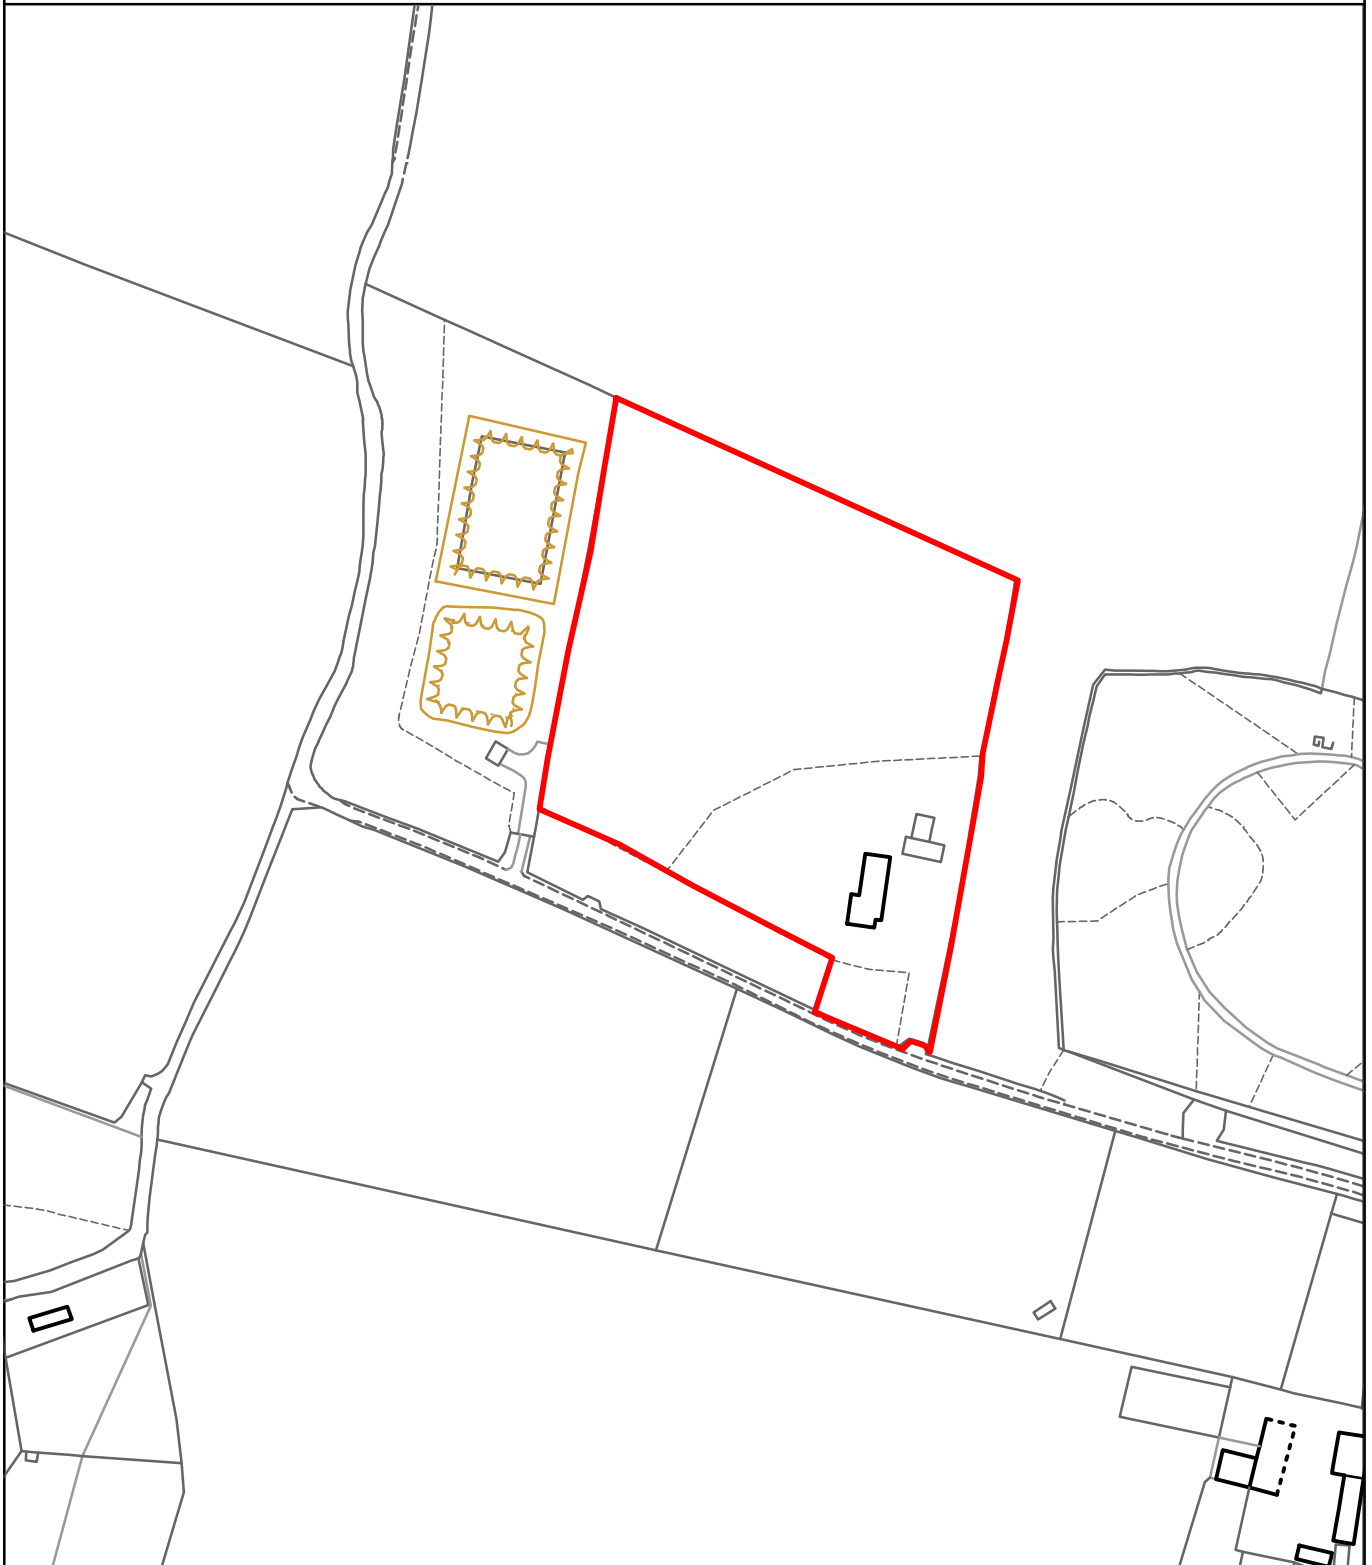

THE MAIDSTONE BOROUGH COUNCIL

Broader Lodge
Broader Lane
Detling
Maidstone
ME14 3HR

MBC Ref: 15/504506

Reproduced from the Ordnance Survey mapping with the permission of the Controller of Her Majesty's Stationary Office ©Crown Copyright. Unauthorised reproduction infringes Crown Copyright and may lead to prosecution or civil proceedings. The Maidstone Borough Council Licence No. 100019636, 2014. Scale 1:2500