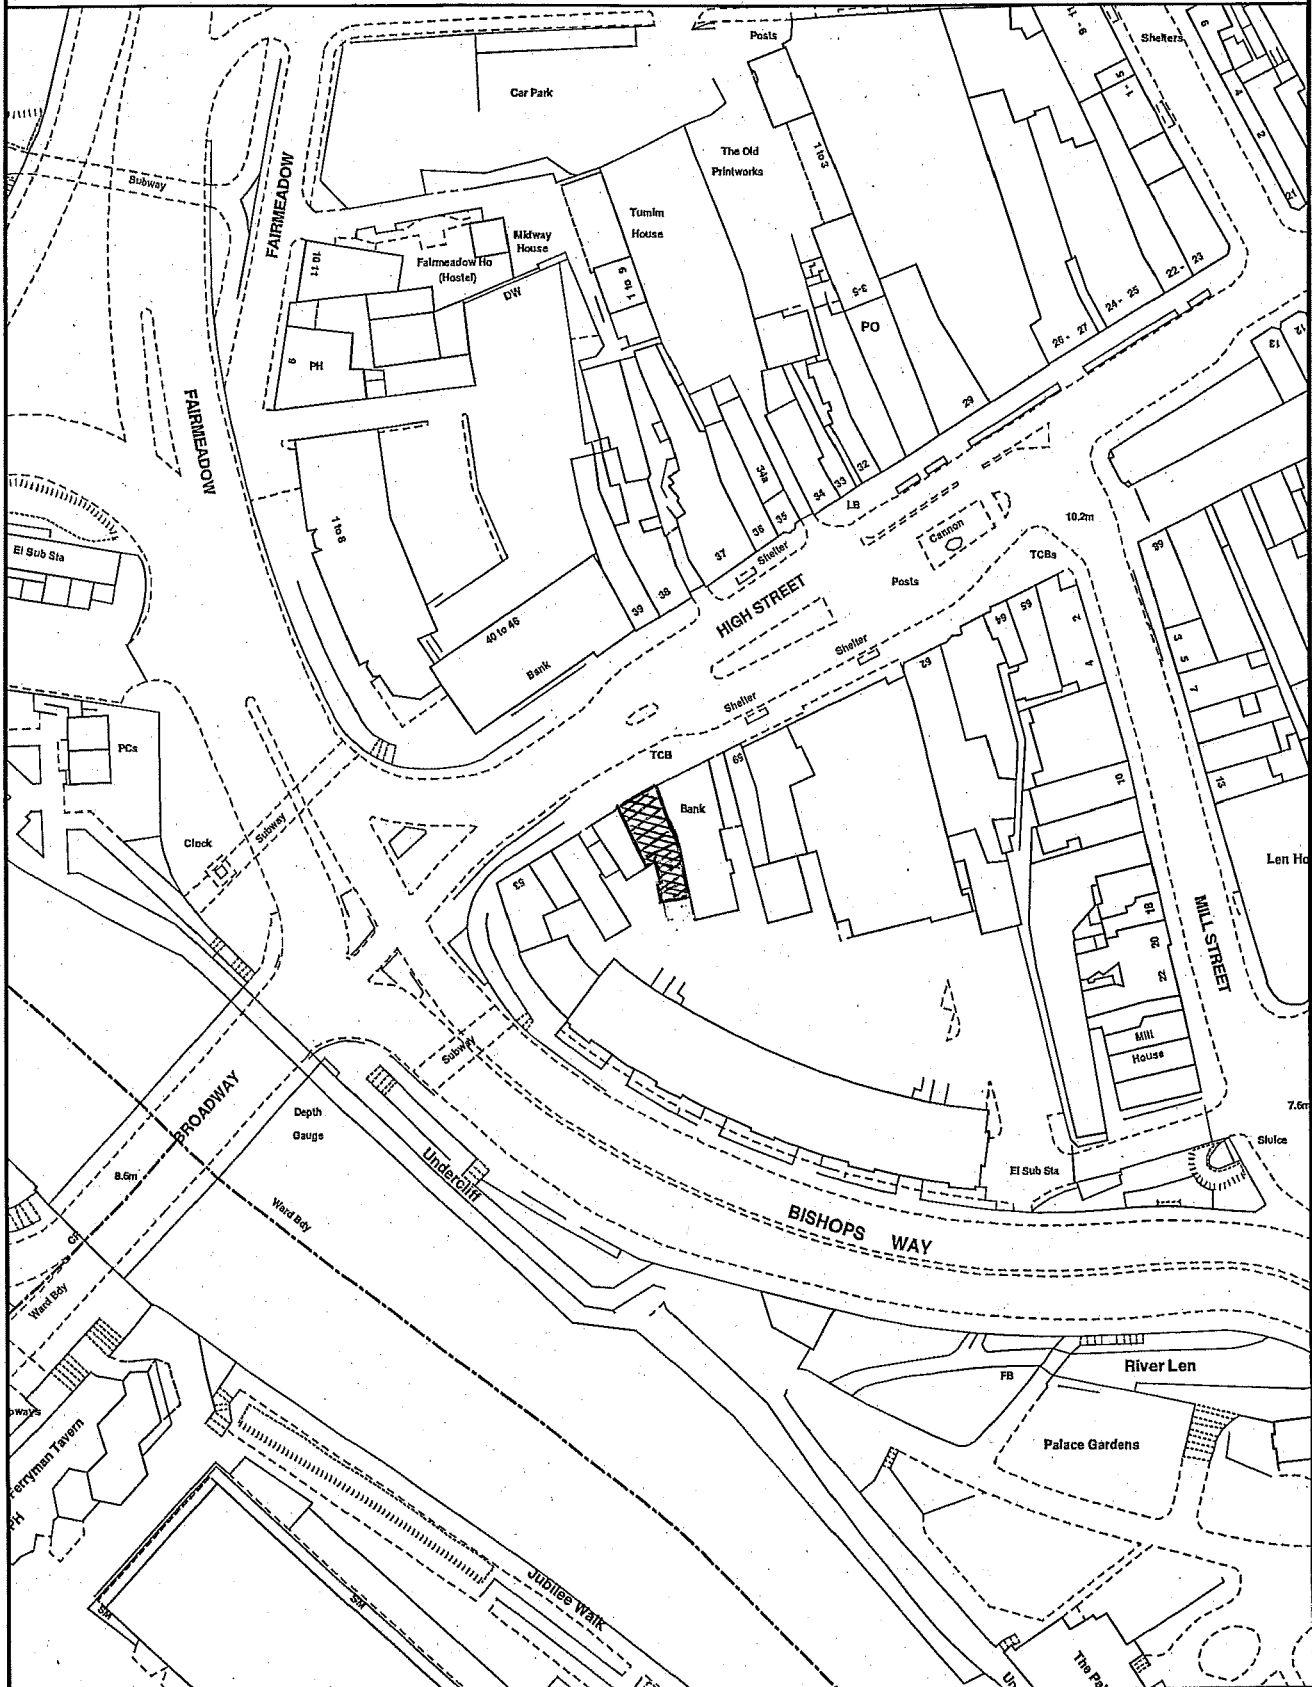

**PLAYERS, 57 HIGH STREET,  
MAIDSTONE, KENT, ME14 1SY**

Reproduced from the Ordnance Survey mapping with the permission of the Controller of Her Majesty's Stationery Office © Crown copyright.

Unauthorised reproduction infringes Crown copyright and may lead to prosecution or civil proceedings.

The Maidstone Borough Council Licence No. 100019636, 2012. Scale 1:1250

Reproduced from the Ordnance Survey mapping with the permission of the  
Controller of Her Majesty's Stationery Office © Crown copyright. Unauthorised  
reproduction infringes Crown copyright and may lead to prosecution or civil proceedings.  
The Maidstone Borough Council, Licence No. 100019636, 2012. Scale 1:1250

Pink - Conservation Area  
Blue = listed Buildings  
I = Playes