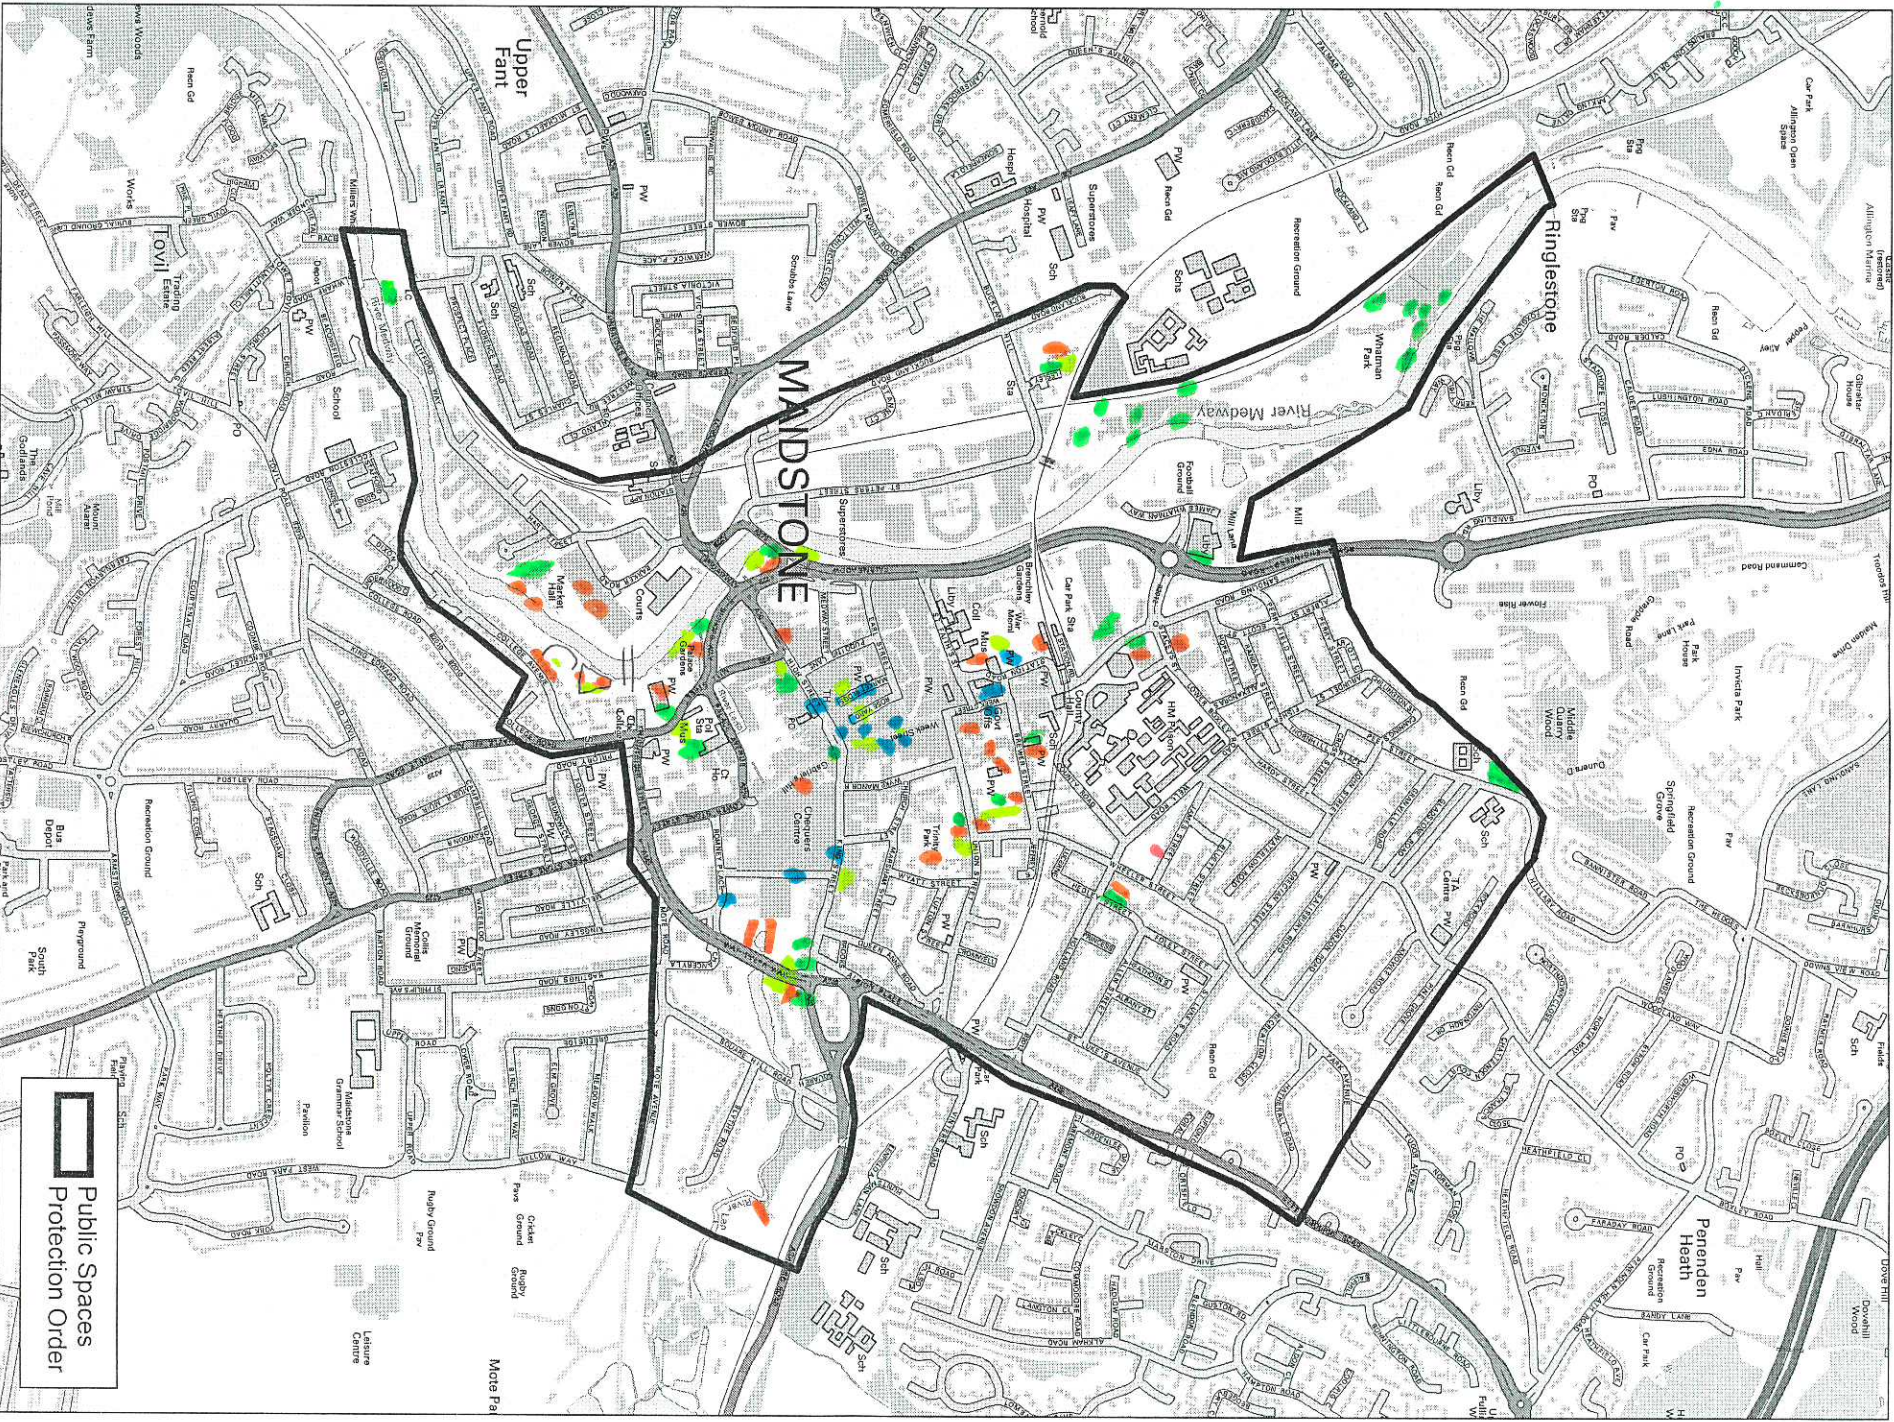

Street Population locations

- Beading Spots
- Street Drinking
- Needle Firms
- Lower Streets

Public Spaces Protection Order

Reproduced from the Ordnance Survey mapping with the permission of the Controller of Her Majesty's Stationary Office © Crown copyright. Unauthorised reproduction infringes Crown copyright and may lead to prosecution or civil proceedings. The Maidstone Borough Council Licence No 100019636, 2015 Scale 1:14000. Map produced by Mid Kent Services.