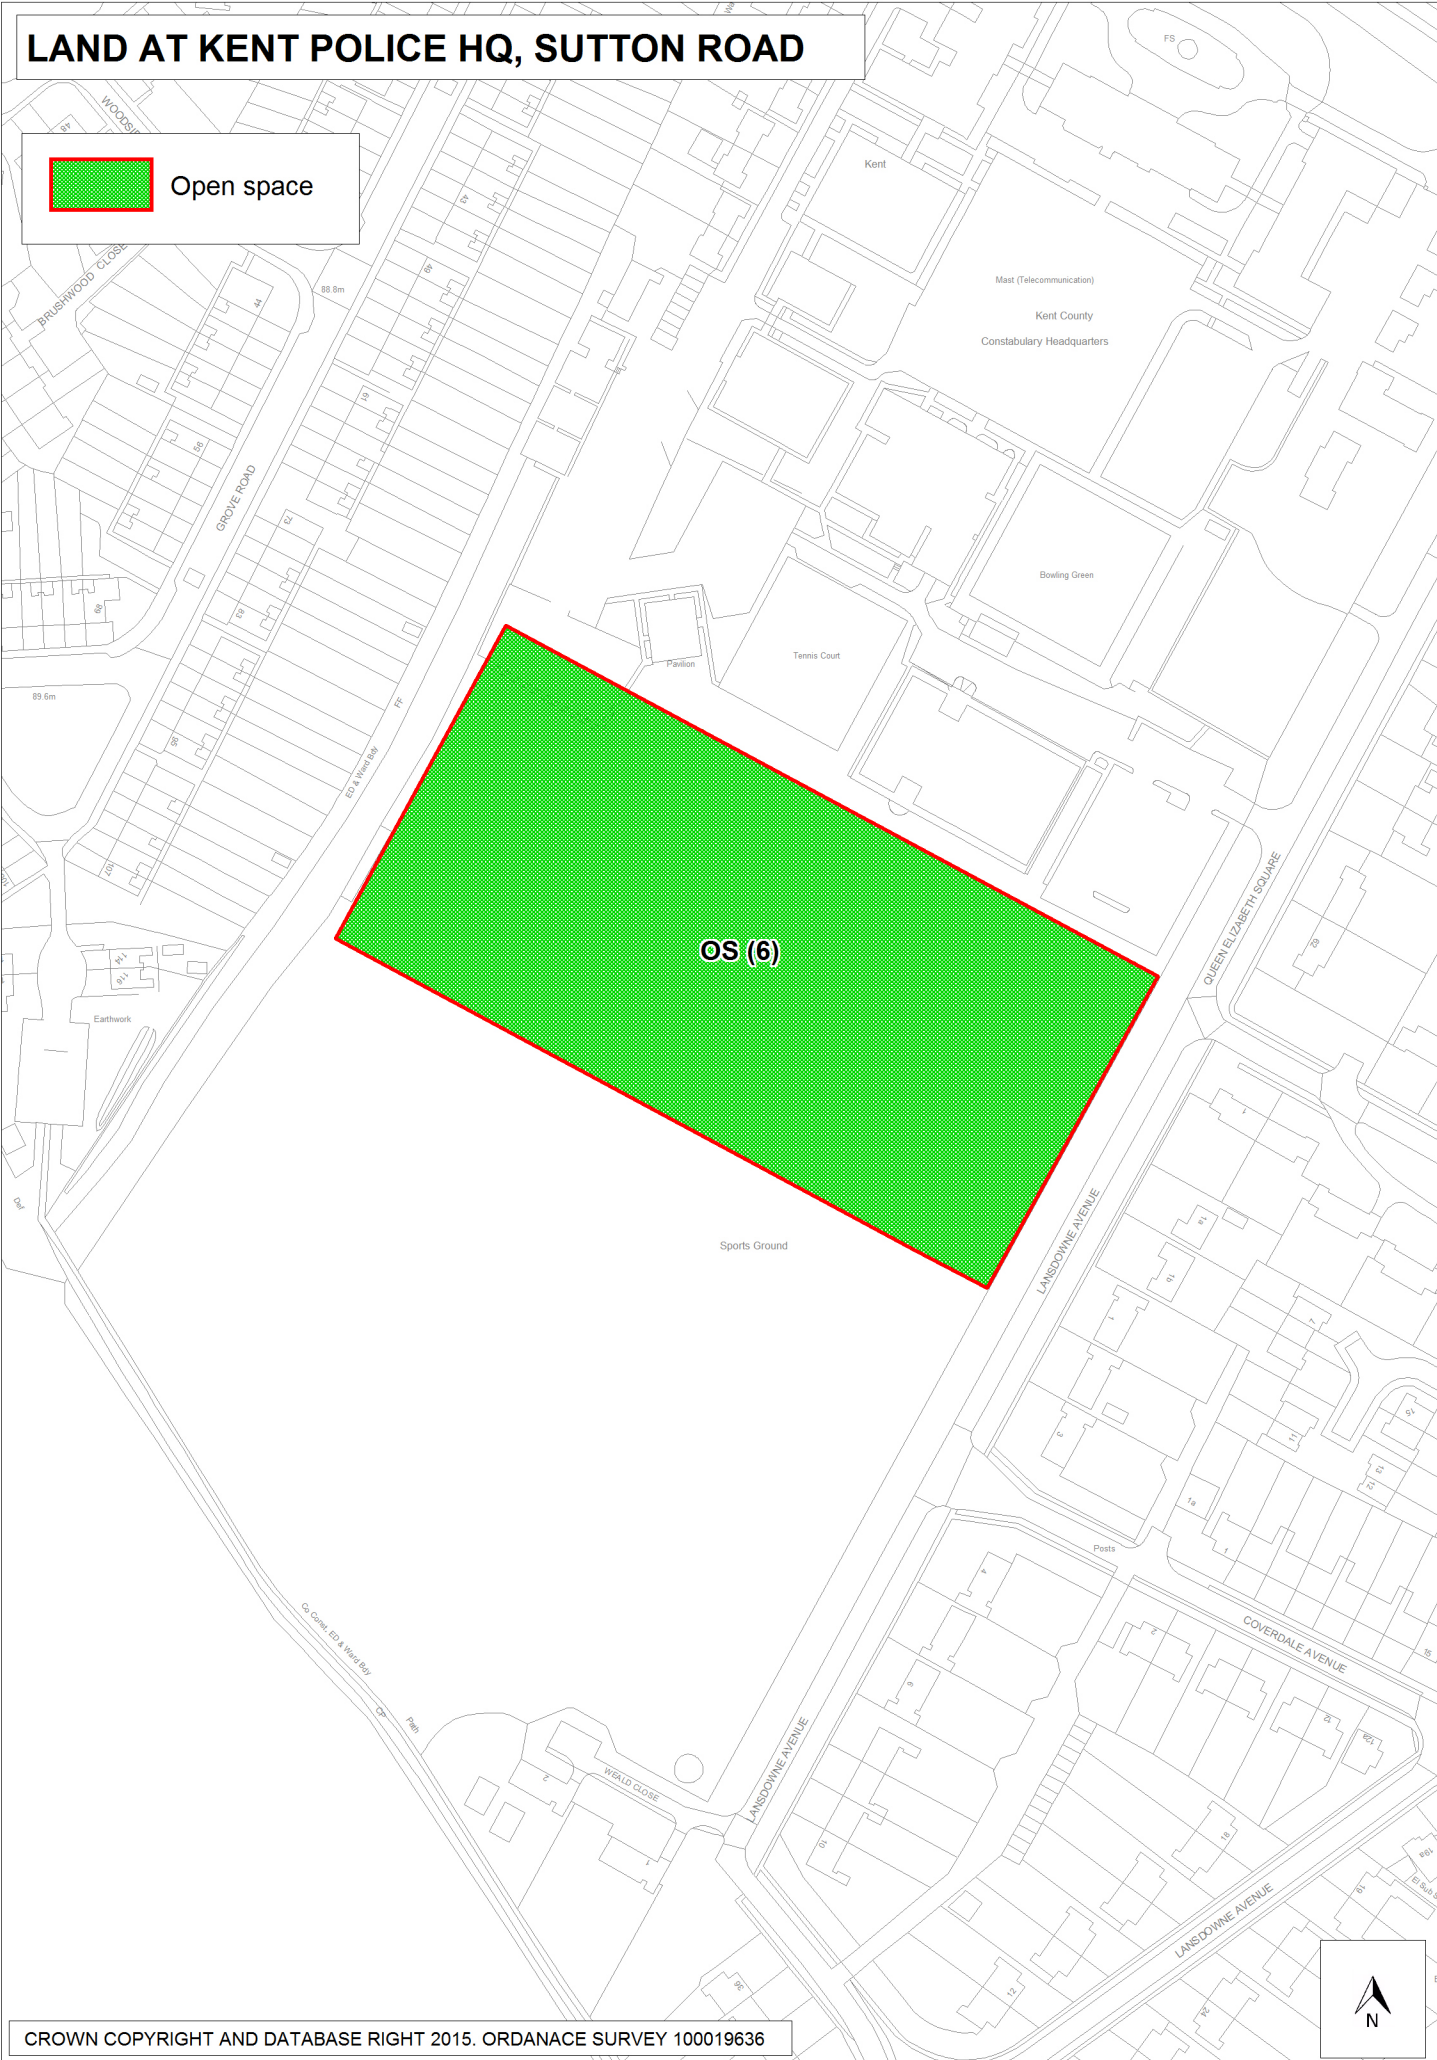

OAKAPPLE LANE, BARMING

Open space

OS (1)

NORTH OF HENHURST FARM, STAPLEHURST

Open space \ Undeveloped land \ Ecological mitigation

OS (10)

Staplehurst

LAND AT LENHAM ROAD, HEADCORN

Open space

OS (11)

Oak Farm Oast

Horseshoes

21

26
27

SOUTH OF GRIGG LANE, HEADCORN

Open space \ Undeveloped land

 Open space

OS (2)

SOUTH OF SUTTON ROAD, LANGLEY

Open space

SOUTH OF ASHFORD ROAD, HARRIETSHAM

Open space

Harrietsham

OS (4)

CHURCH ROAD, HARRIETSHAM

 Open space

LAND AT KENT POLICE HQ, SUTTON ROAD

Open space

THE PARSONAGE, GOULDHURST ROAD, MARDEN

 Open space

HEATHFIELD, HEATH ROAD, COXHEATH

Open space