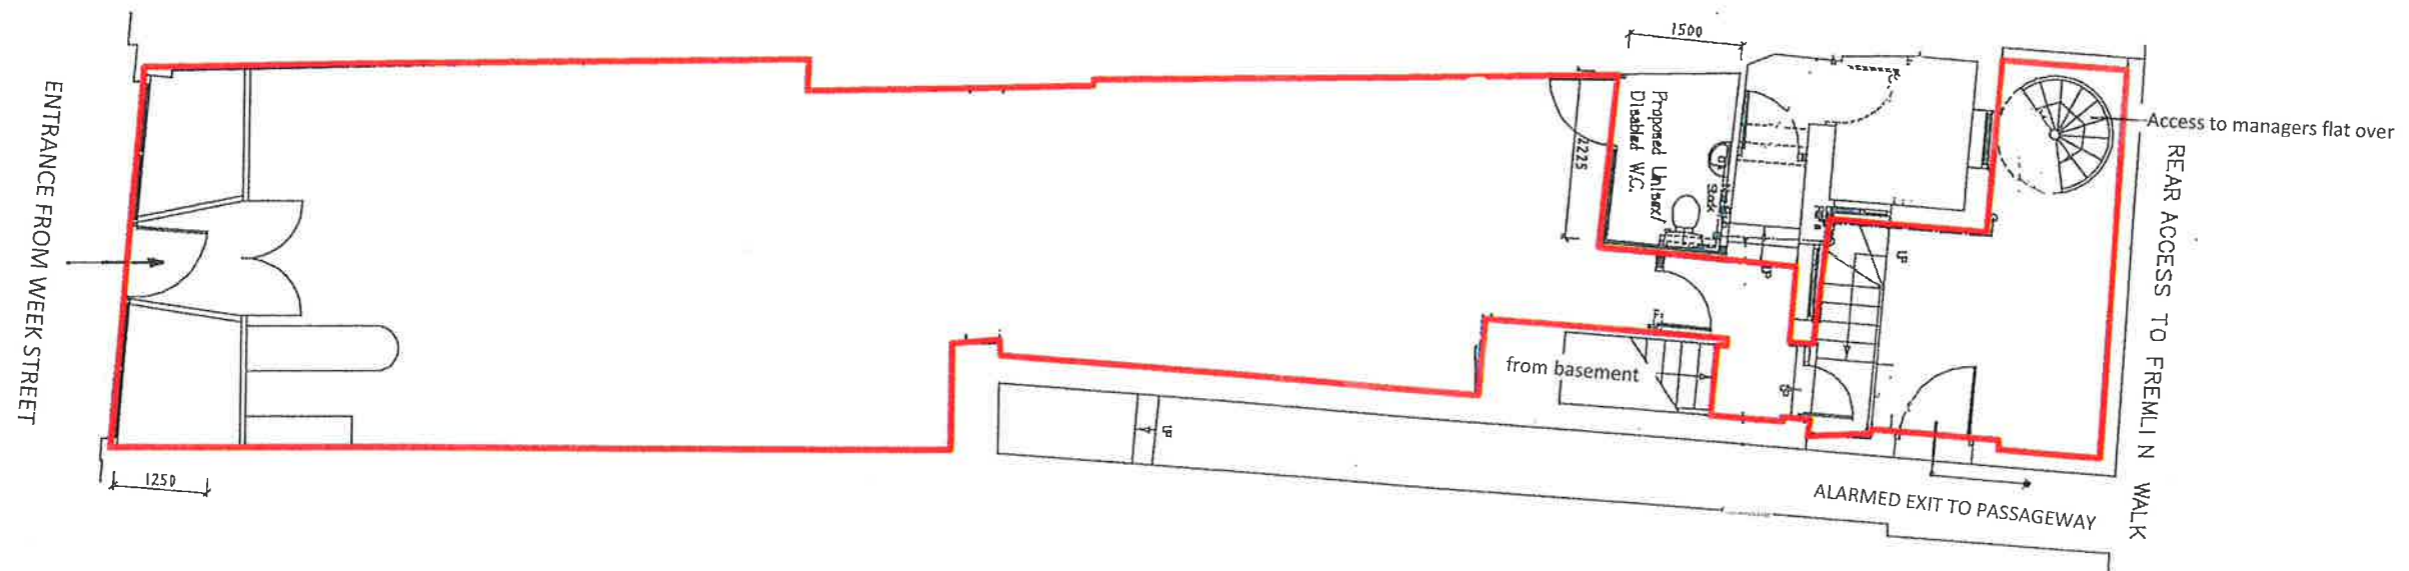

APPENDIX C

Site Location Plan :

Drawing :
Proposed Ground Floor Plans

Project:
Licensing of Adult Gaming Centre

Address:
59 Week Street,
Maidstone,
Kent,
ME14 1QU

Scale:
1/100

South East Property Management Limited
Rivonia House,
Unit H Concept Court,
Strawley Business Park,
Folkestone,
Kent
CT19 4RG

AREA EDGED RED IS THE EXTENT OF THE AREA IN WHICH GAMING MACHINES WILL BE MADE AVAILABLE