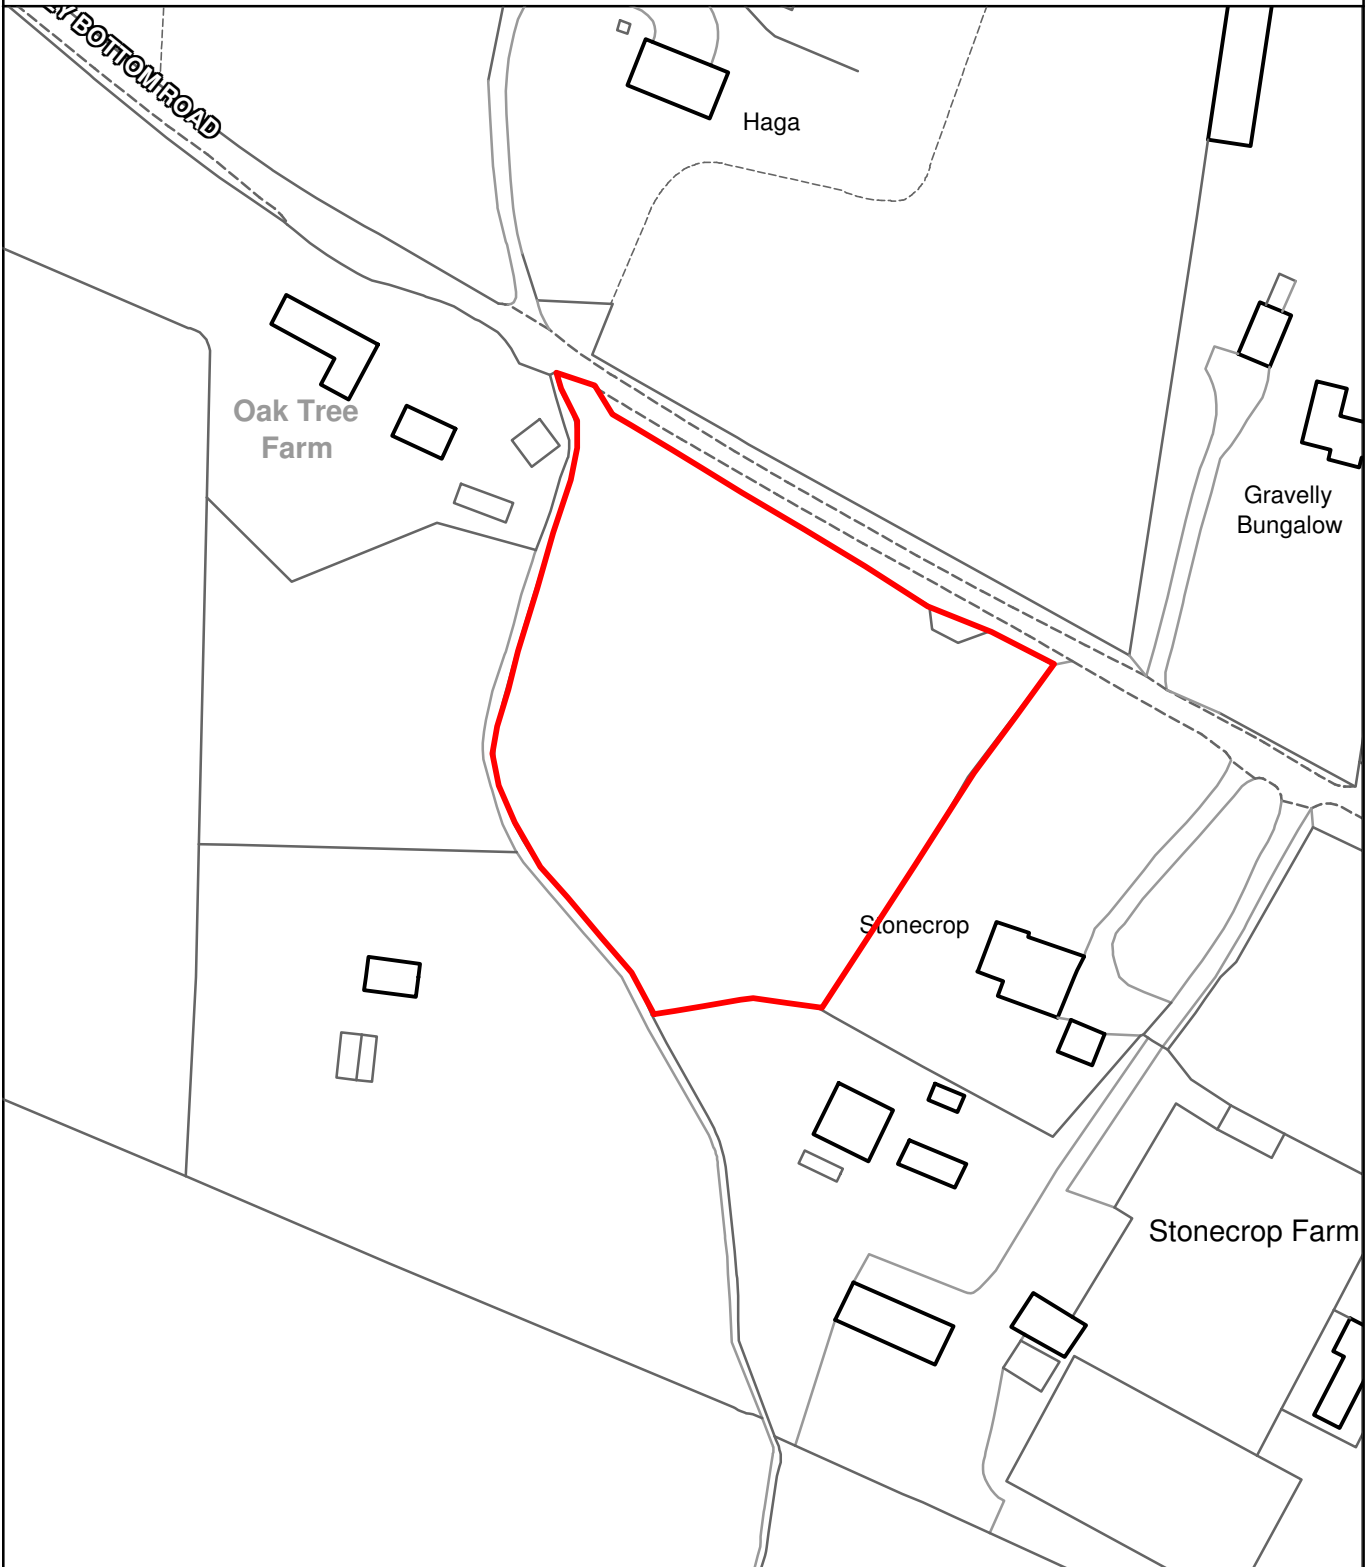

THE MAIDSTONE BOROUGH COUNCIL

Oaklands
Gravelly Bottom Road
Kingswood, Maidstone
ME17 3NS

MBC Ref: 14/0668

Reproduced from the Ordnance Survey mapping with the permission of the Controller of Her Majesty's Stationary Office ©Crown Copyright. Unauthorised reproduction infringes Crown Copyright and may lead to prosecution or civil proceedings. The Maidstone Borough Council Licence No. 100019636, 2014. Scale 1:1250