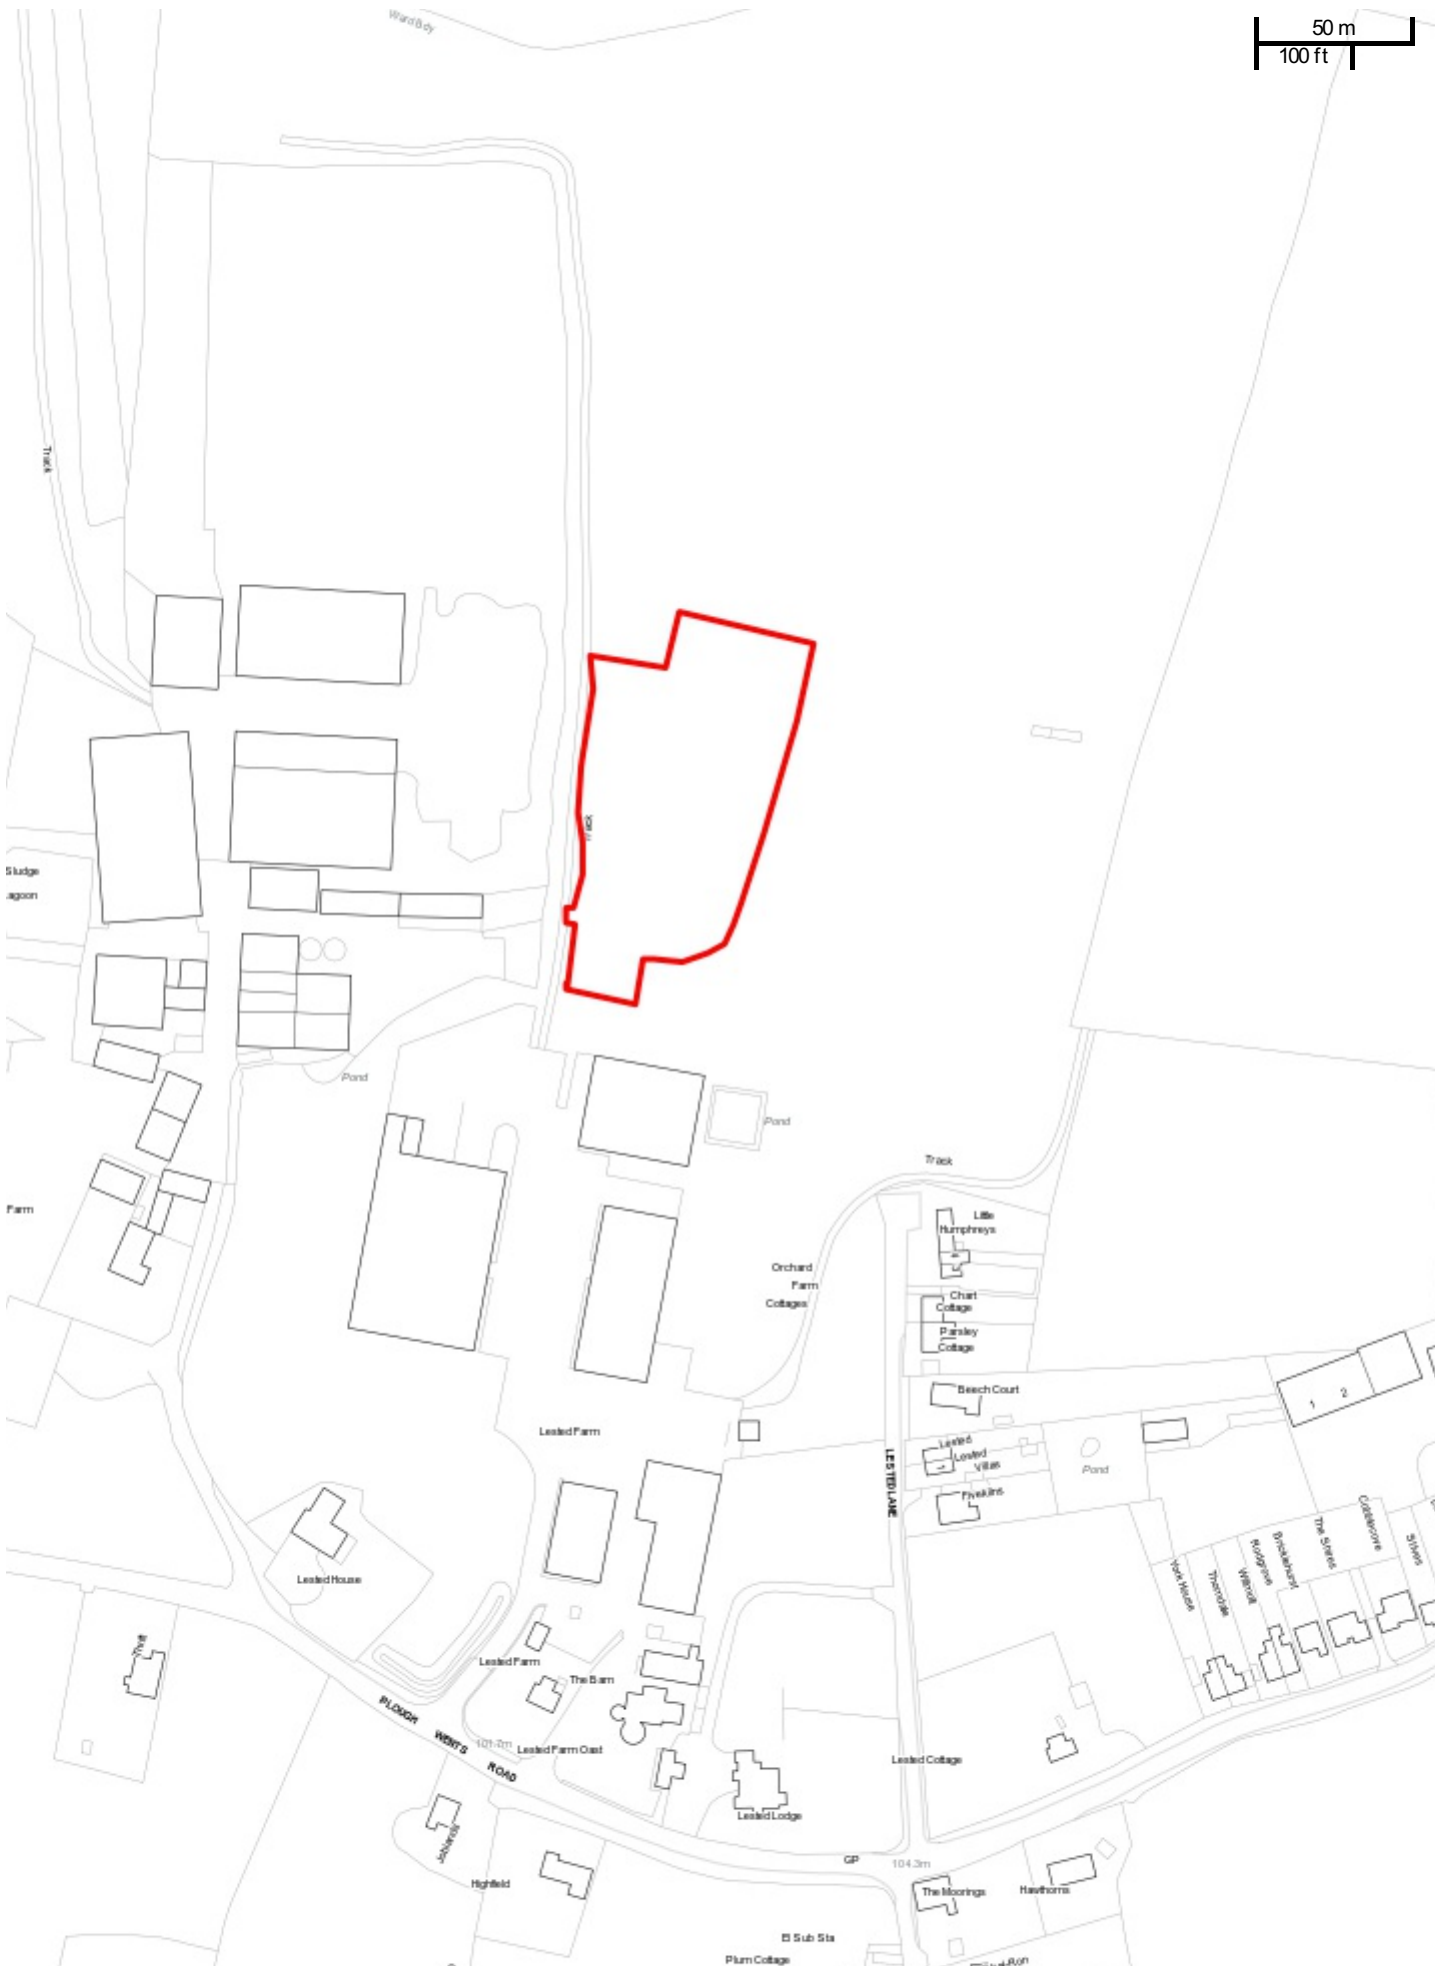

50 m
100 ft

16/501631 Lested Farm
Scale: 1:2500
Printed on: 28/9/2016 at 10:07 AM

© Ordnance Survey Maps - Maidstone
Borough Council Licence No. 100019636, 2015

© Maidstone Borough Council