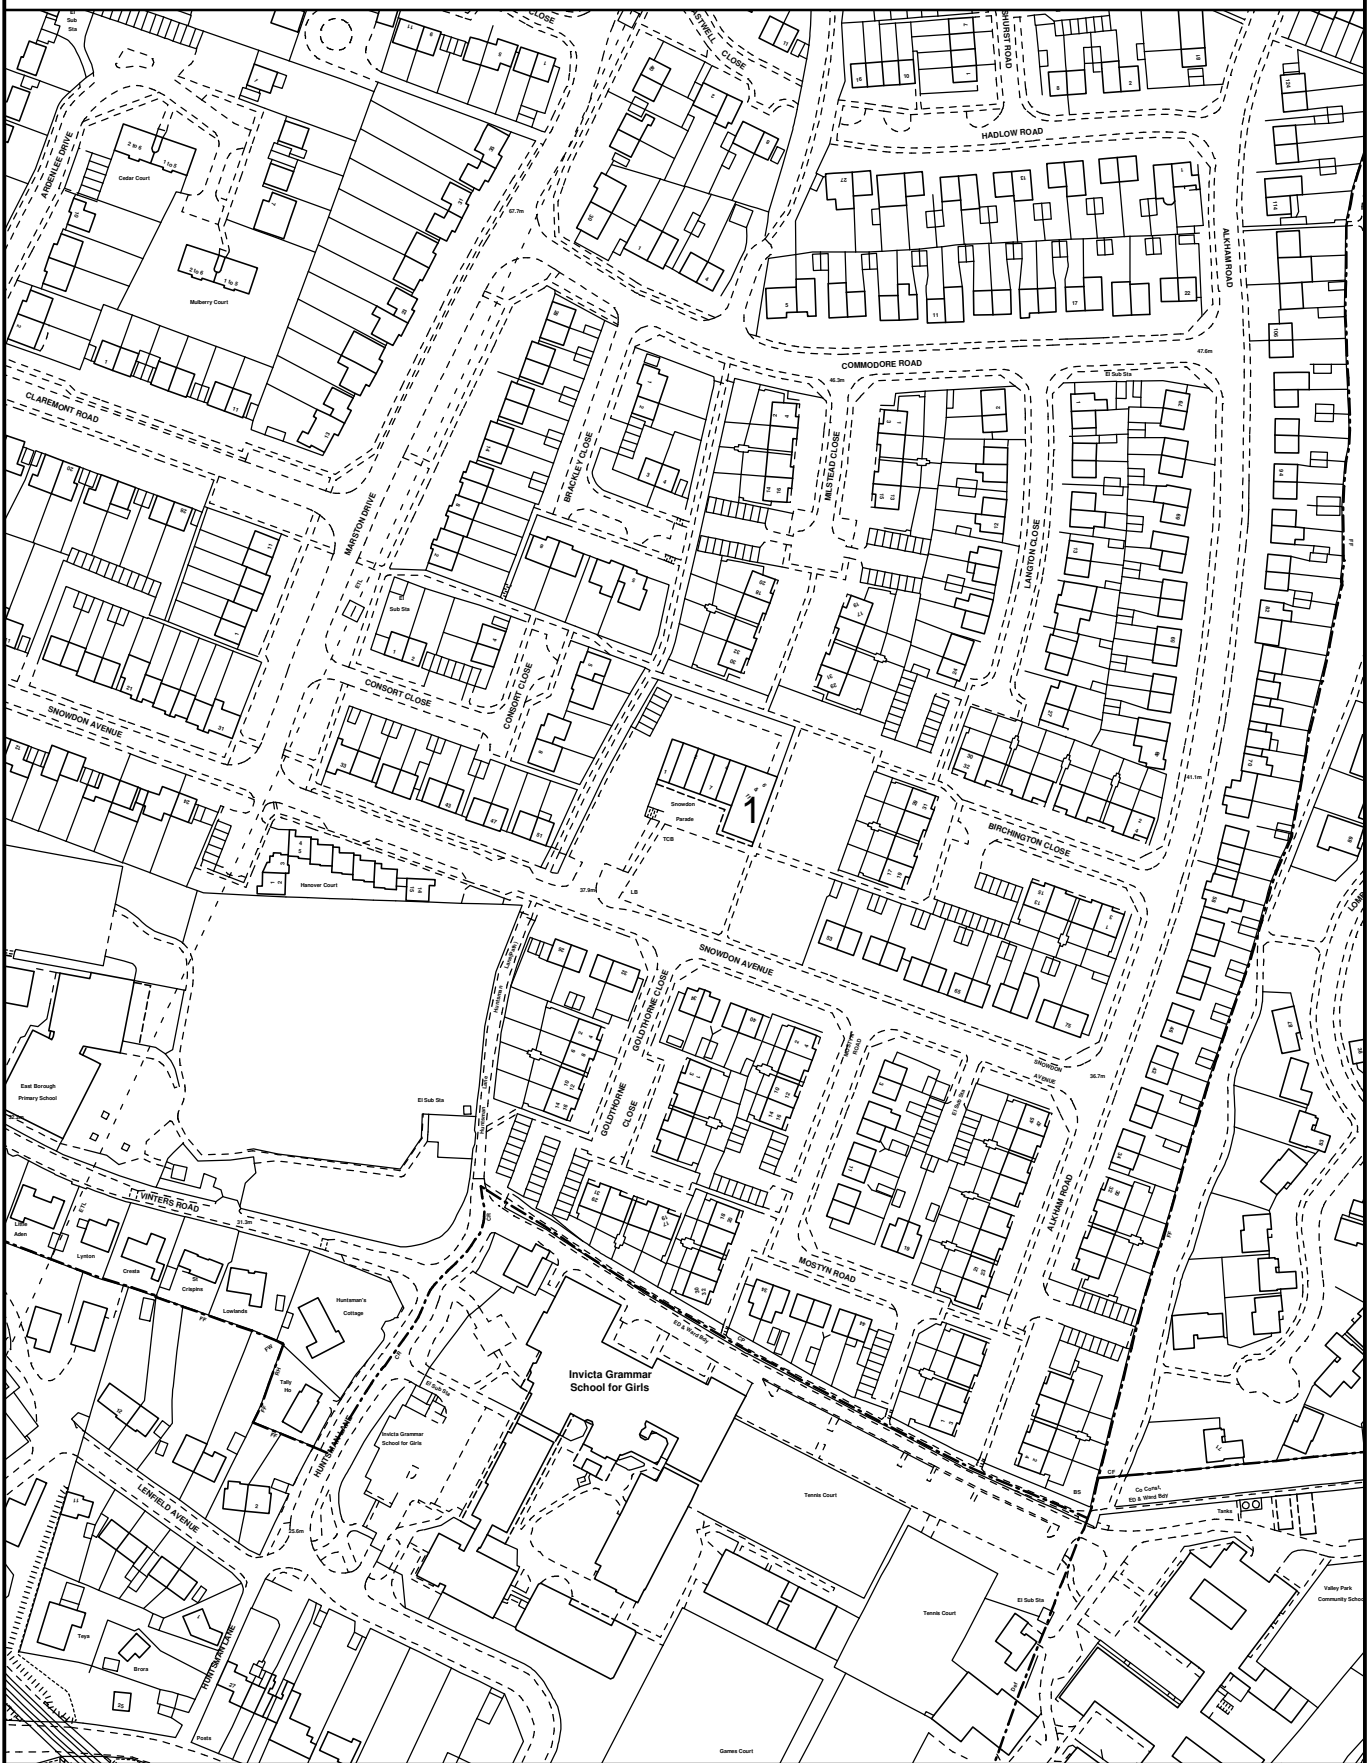

CAPITOL EXPRESS, 11 SNOWDON PARADE, SNOWDON AVENUE, VINTERS PARK, MAIDSTONE, ME14 5NS

Reproduced from the Ordnance Survey mapping with the permission of the Controller of Her Majesty's Stationery Office © Crown copyright.

Unauthorised reproduction infringes Crown copyright and may lead to prosecution or civil proceedings.

The Maidstone Borough Council Licence No. 100019636, 2013. Scale 1:2500