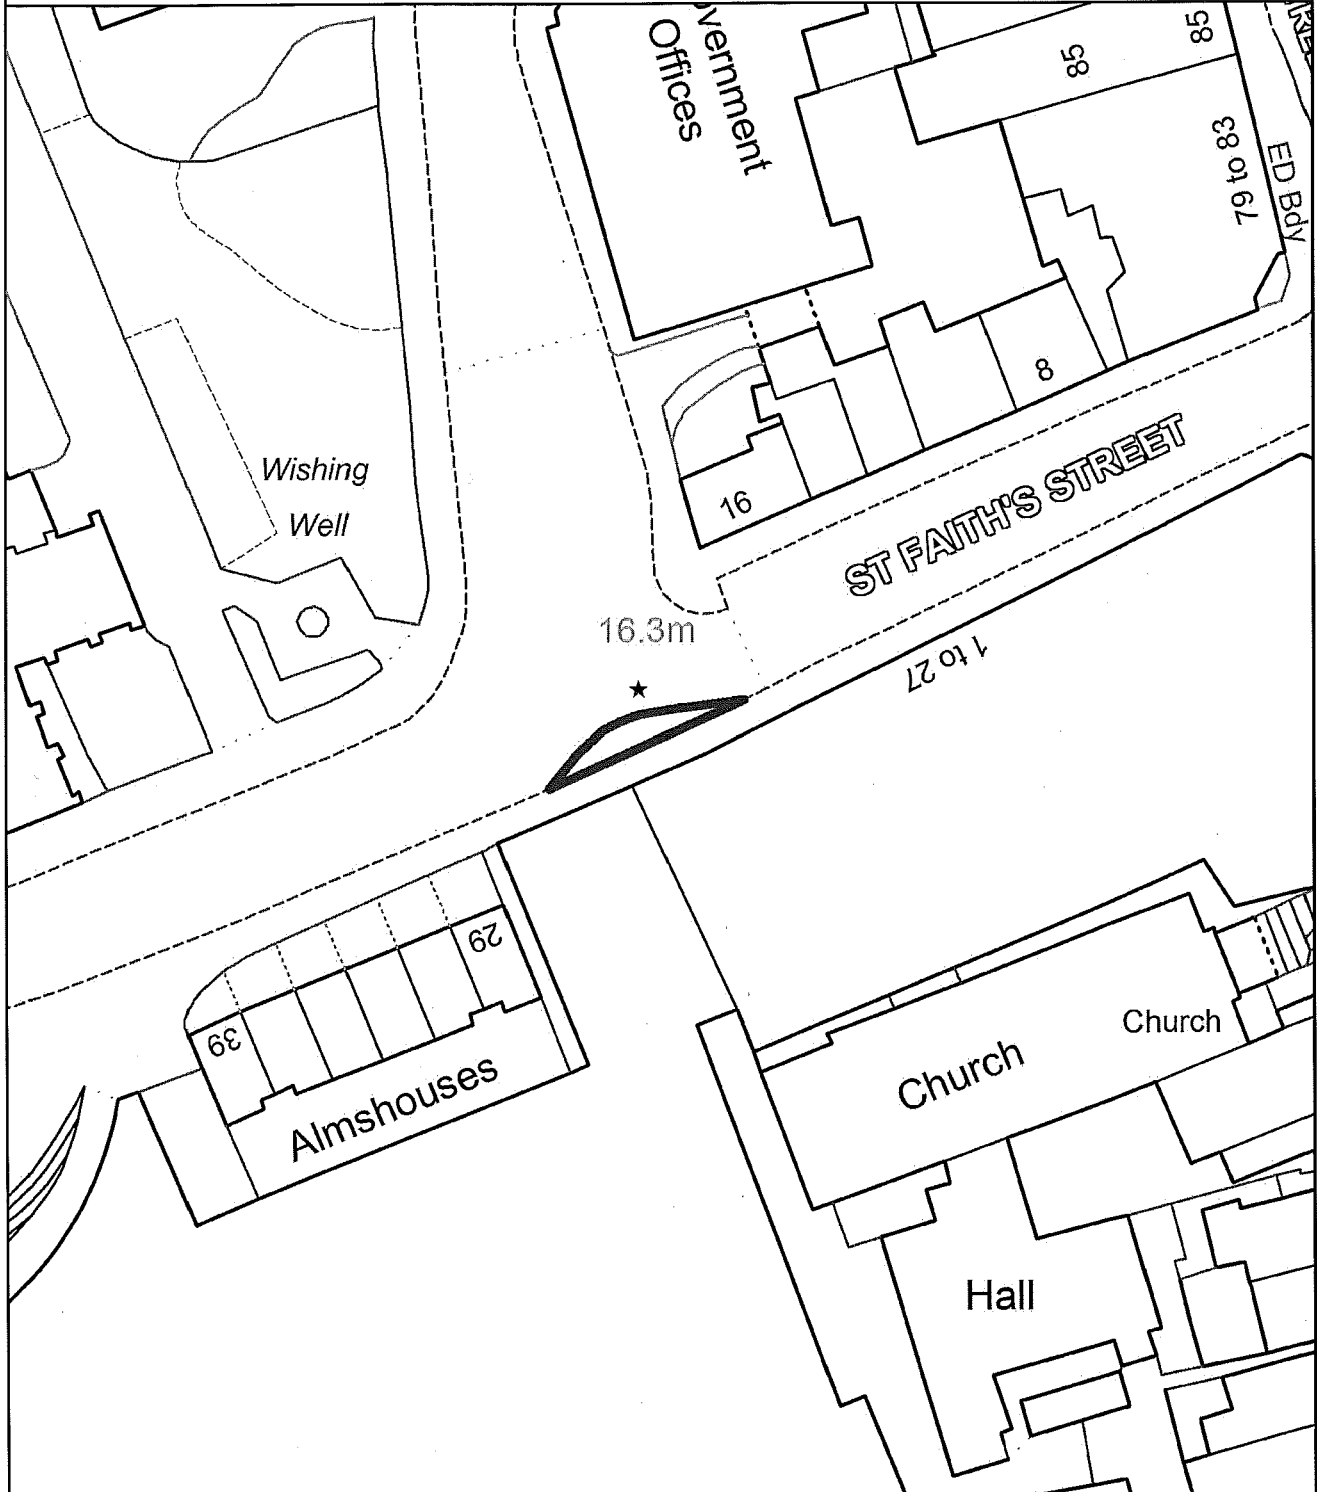

# THE MAIDSTONE BOROUGH COUNCIL

PLANNING APPLICATION NUMBER: MA/10/0070

GRID REF: TQ7555

CCTV COLUMN, ST FAITH'S STREET,  
MAIDSTONE.

This copy has been produced specifically for Planning and Building Control Purposes only. No further copies may be made. Reproduced from the Ordnance Survey mapping with the permission of the Controller of Her Majesty's Stationary Office ©Crown Copyright. Unauthorised reproduction infringes Crown Copyright and may lead to prosecution or civil proceedings. The Maidstone Borough Council No. 1000019636, 2009. Scale 1:500