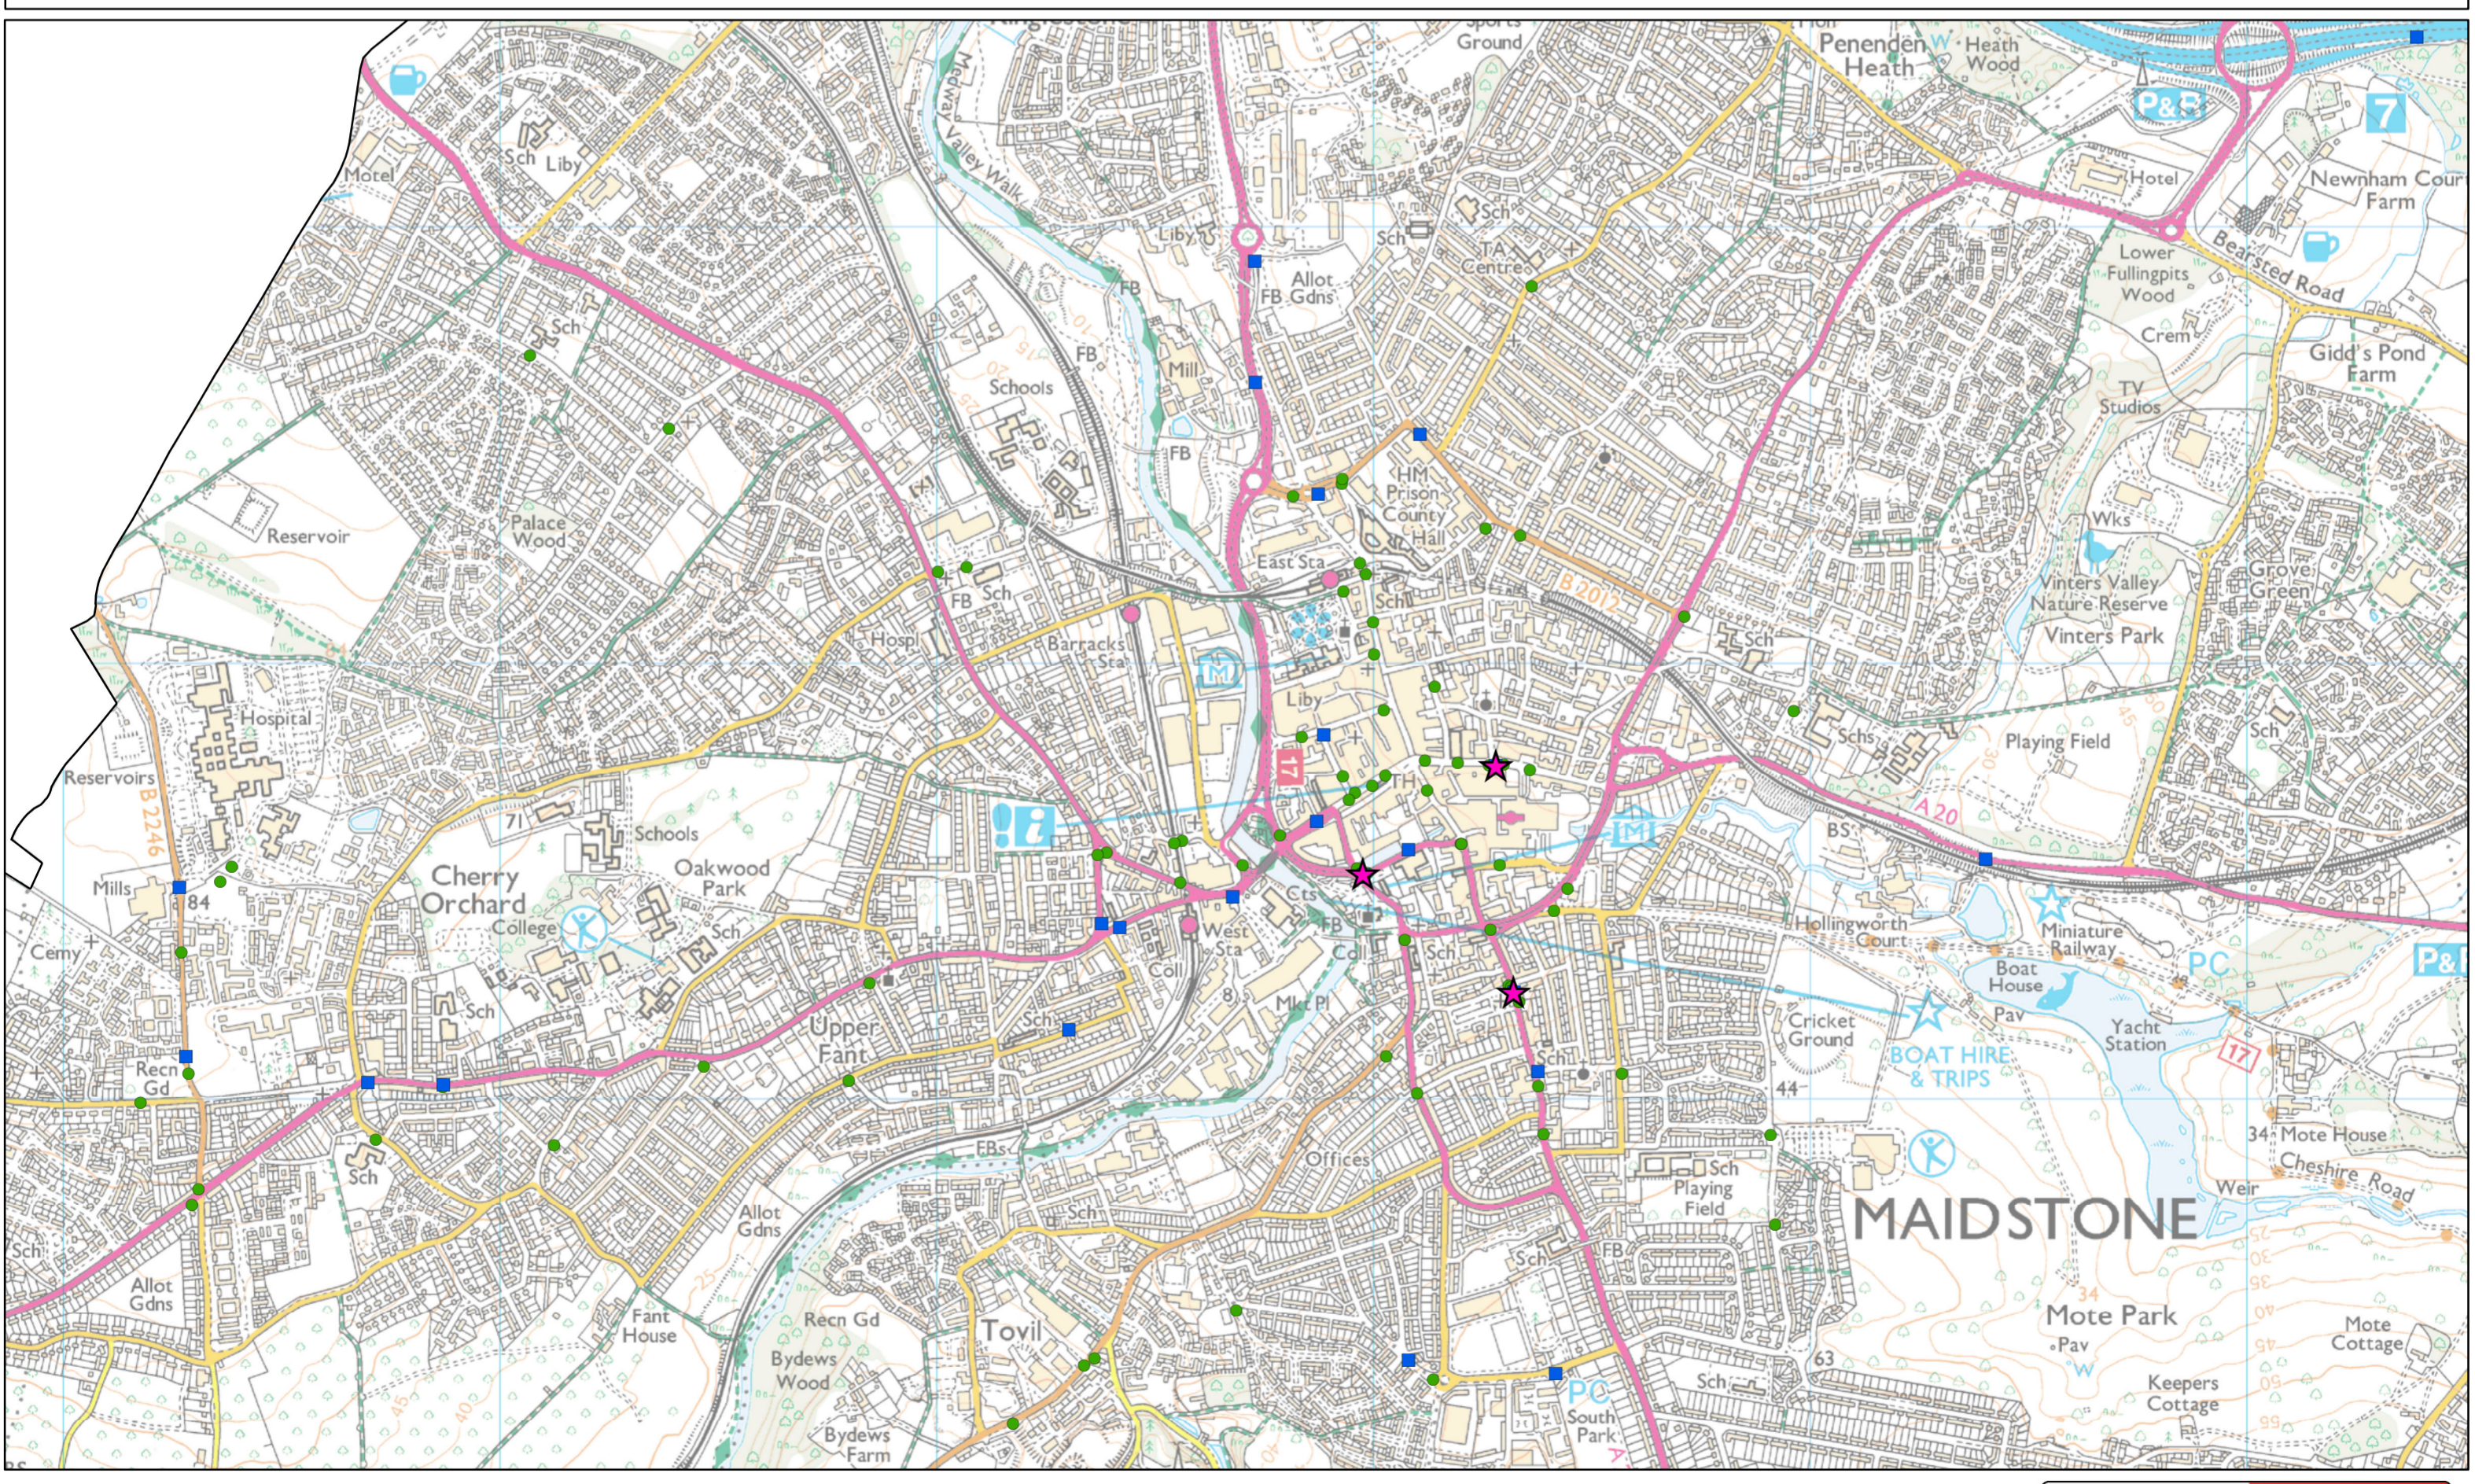

Legend

- ★ Cluster Sites
- ▲ Fatal
- Serious
- Slight

Pedestrian Collisions and Cluster Sites
 All collisions in which there was an injury to a pedestrian in Maidstone
 (Personal injury collision data from 01/10/2014 - 30/09/2017)

© Crown copyright and database right 2014. Ordnance Survey 100019238
 Unauthorised reproduction infringes Copyright and may lead to prosecution or civil proceedings.
 Produced by the KCC Transport Intelligence Team.