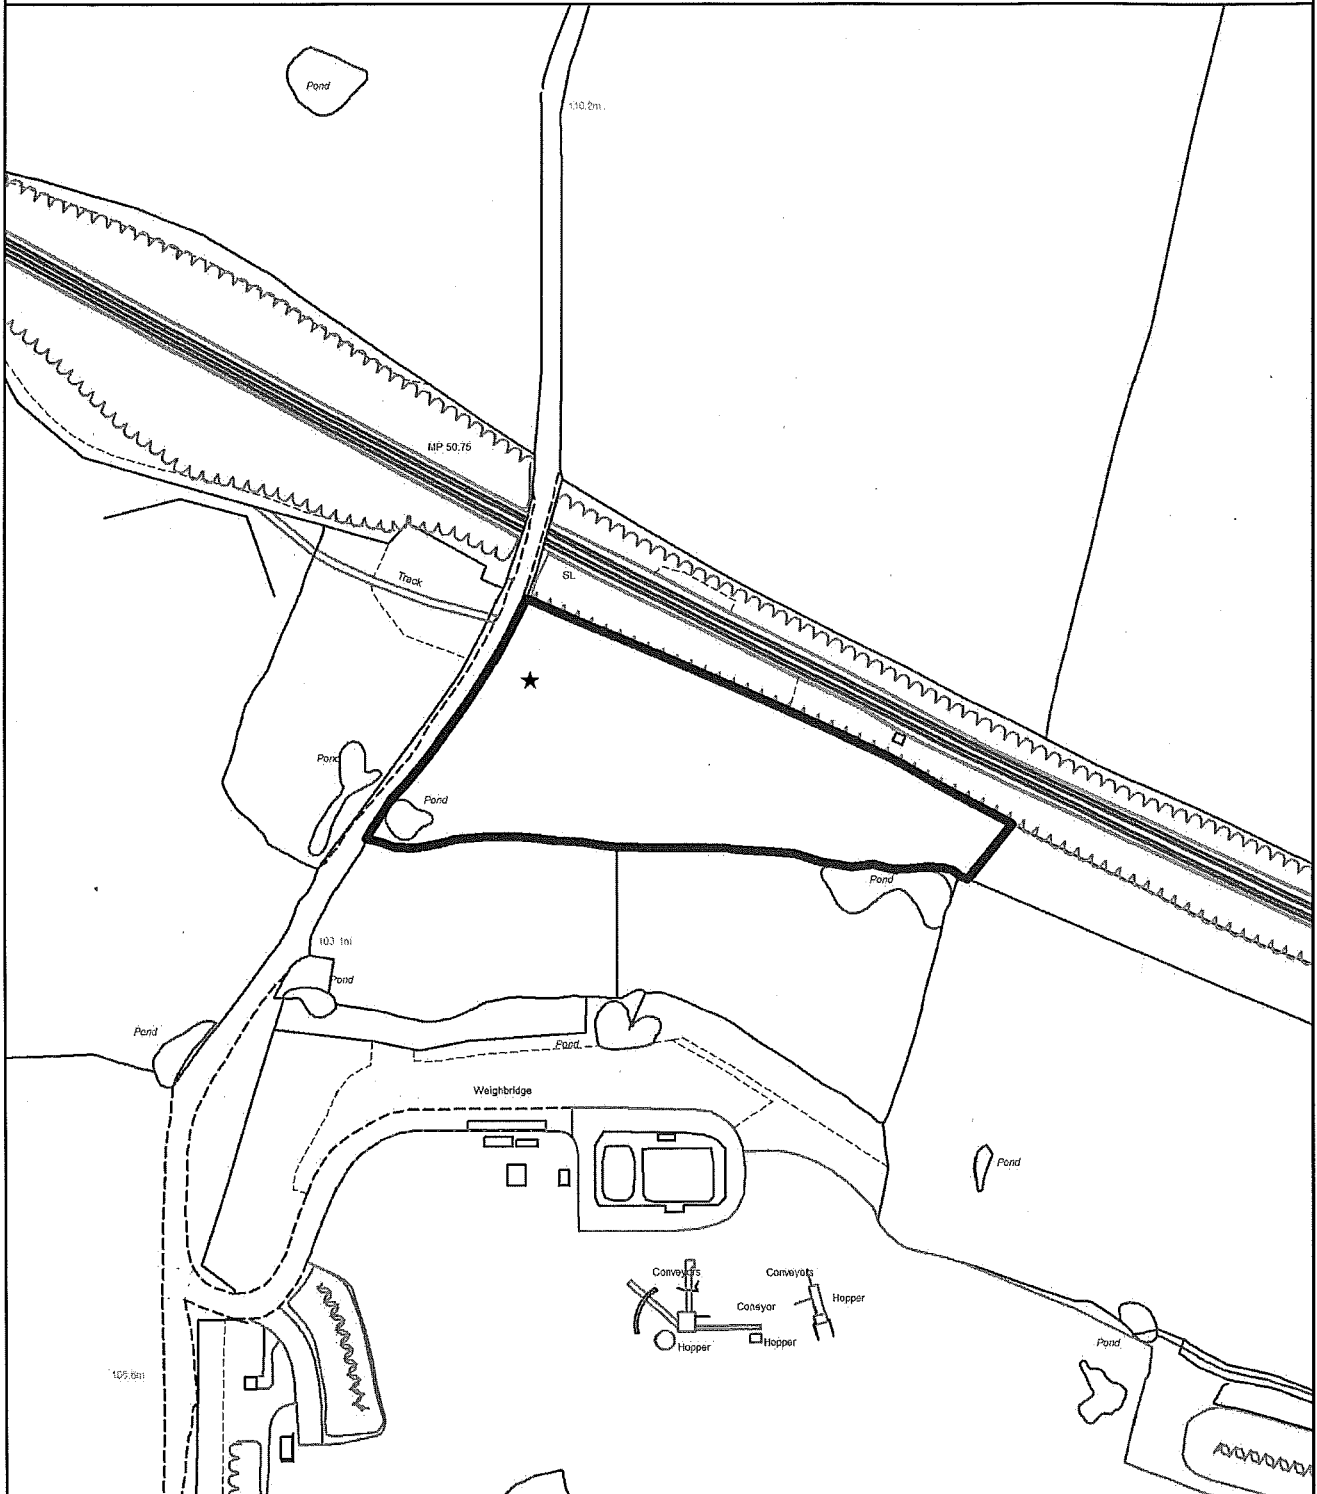

THE MAIDSTONE BOROUGH COUNCIL

PLANNING APPLICATION NUMBER: MA/08/1766

GRID REF: TQ9150

FIELD KNOWN AS WHEATGRATTEN,
LENHAM FORSTAL ROAD, LENHAM.

This copy has been produced specifically for Planning and Building Control Purposes only. No further copies may be made. Reproduced from the Ordnance Survey mapping with the permission of the Controller of Her Majesty's Stationary Office ©Crown Copyright. Unauthorised reproduction infringes Crown Copyright and may lead to prosecution or civil proceedings. The Maidstone Borough Council No. 1000019636, 2009. Scale 1:2500