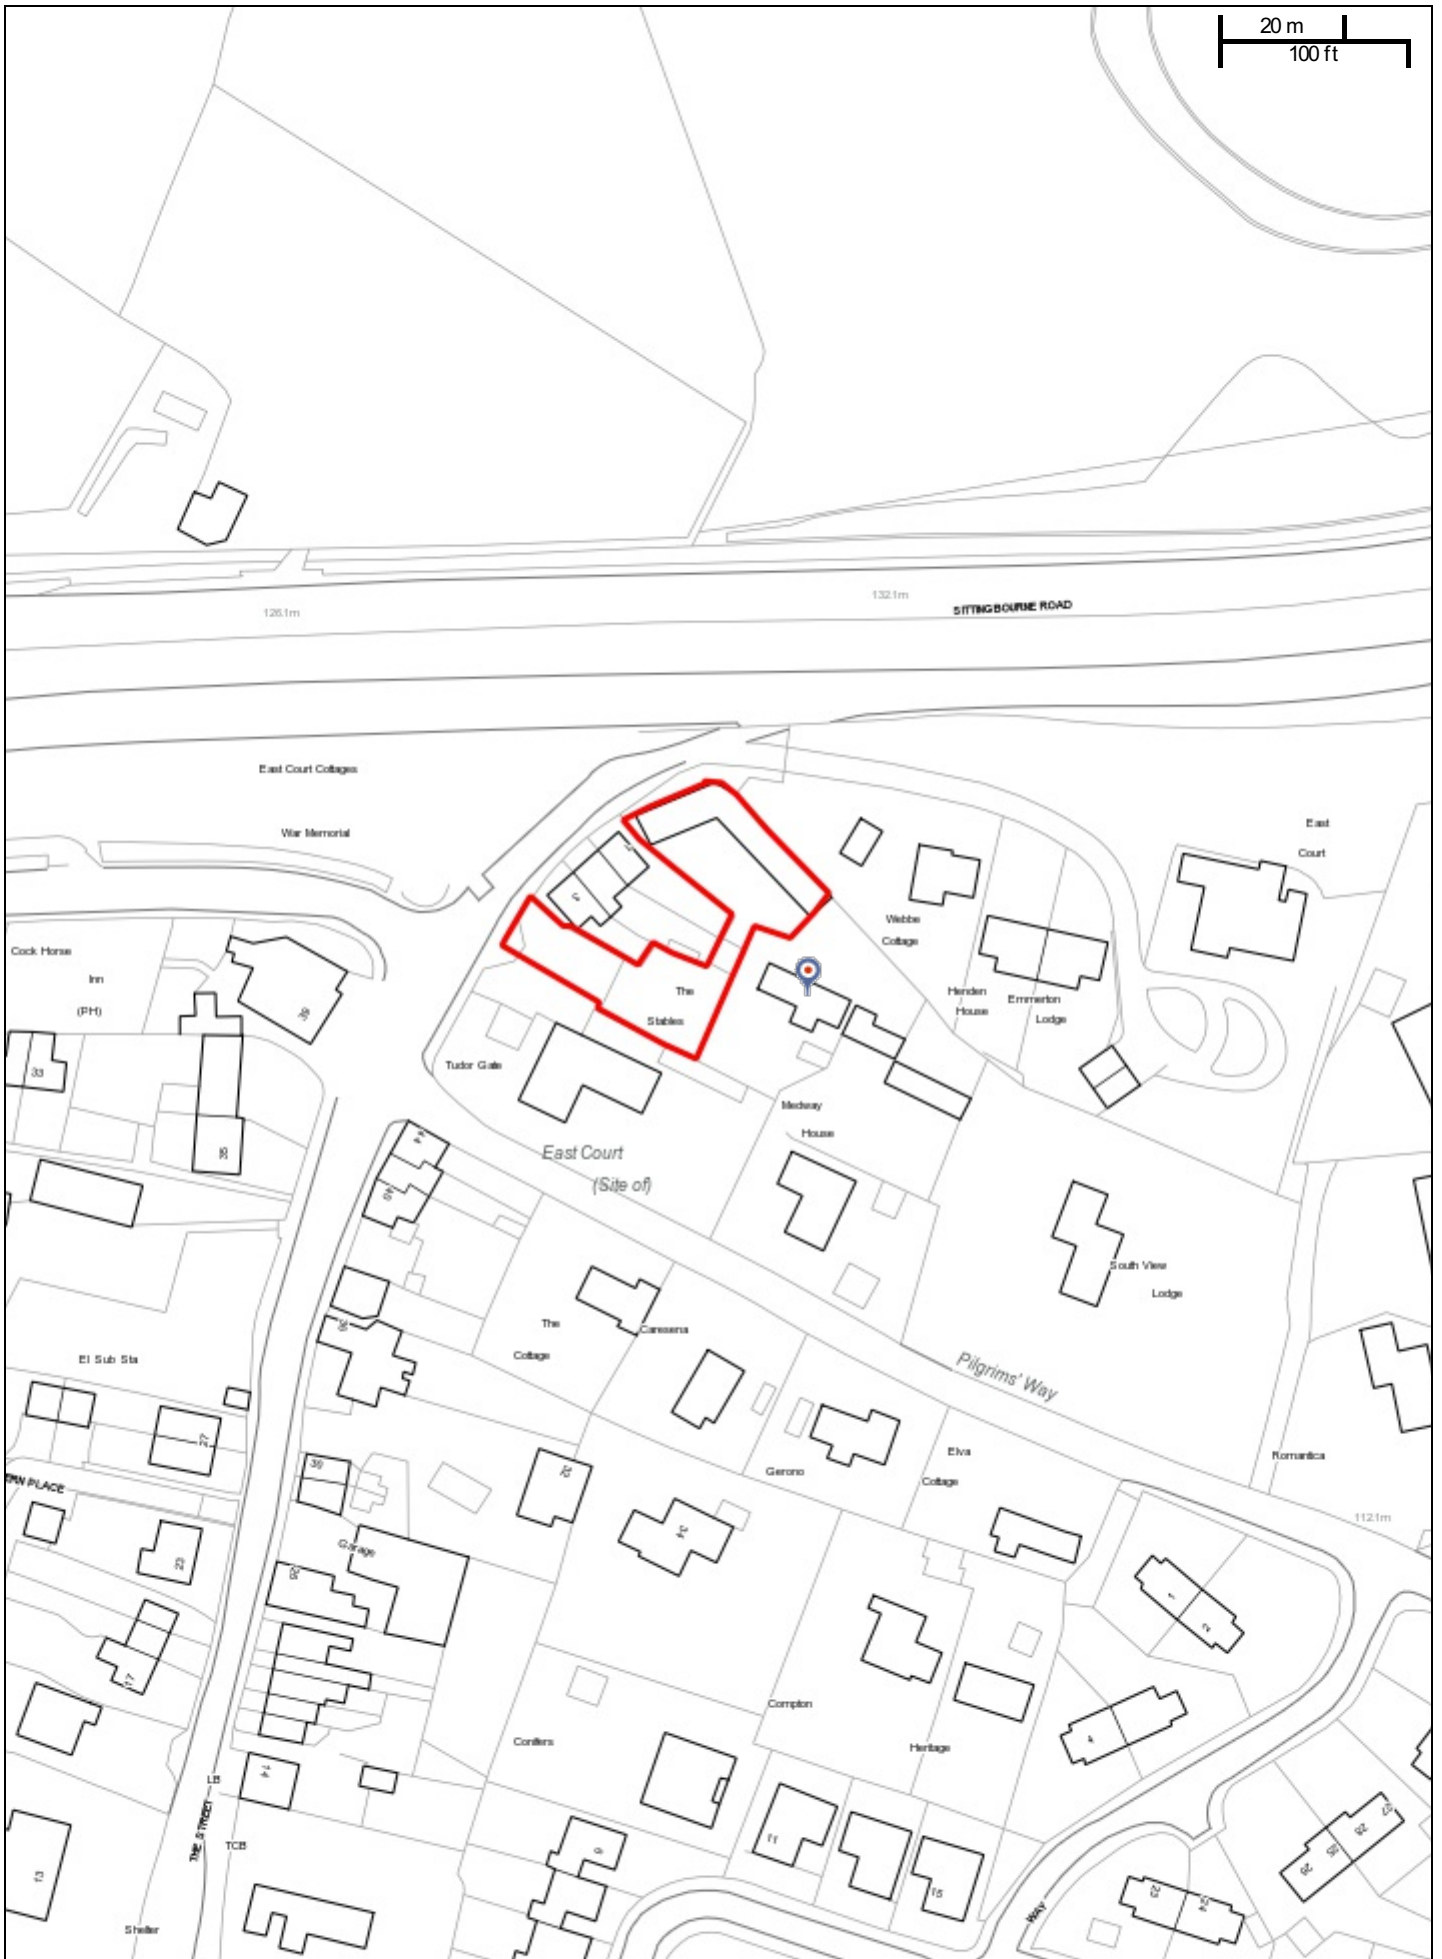

20 m  
100 ft

**18/504192 - The Stables**

Scale: 1:1250

Printed on: 10/10/2018 at 9:42 AM by ElyH

© Astun Technology Ltd