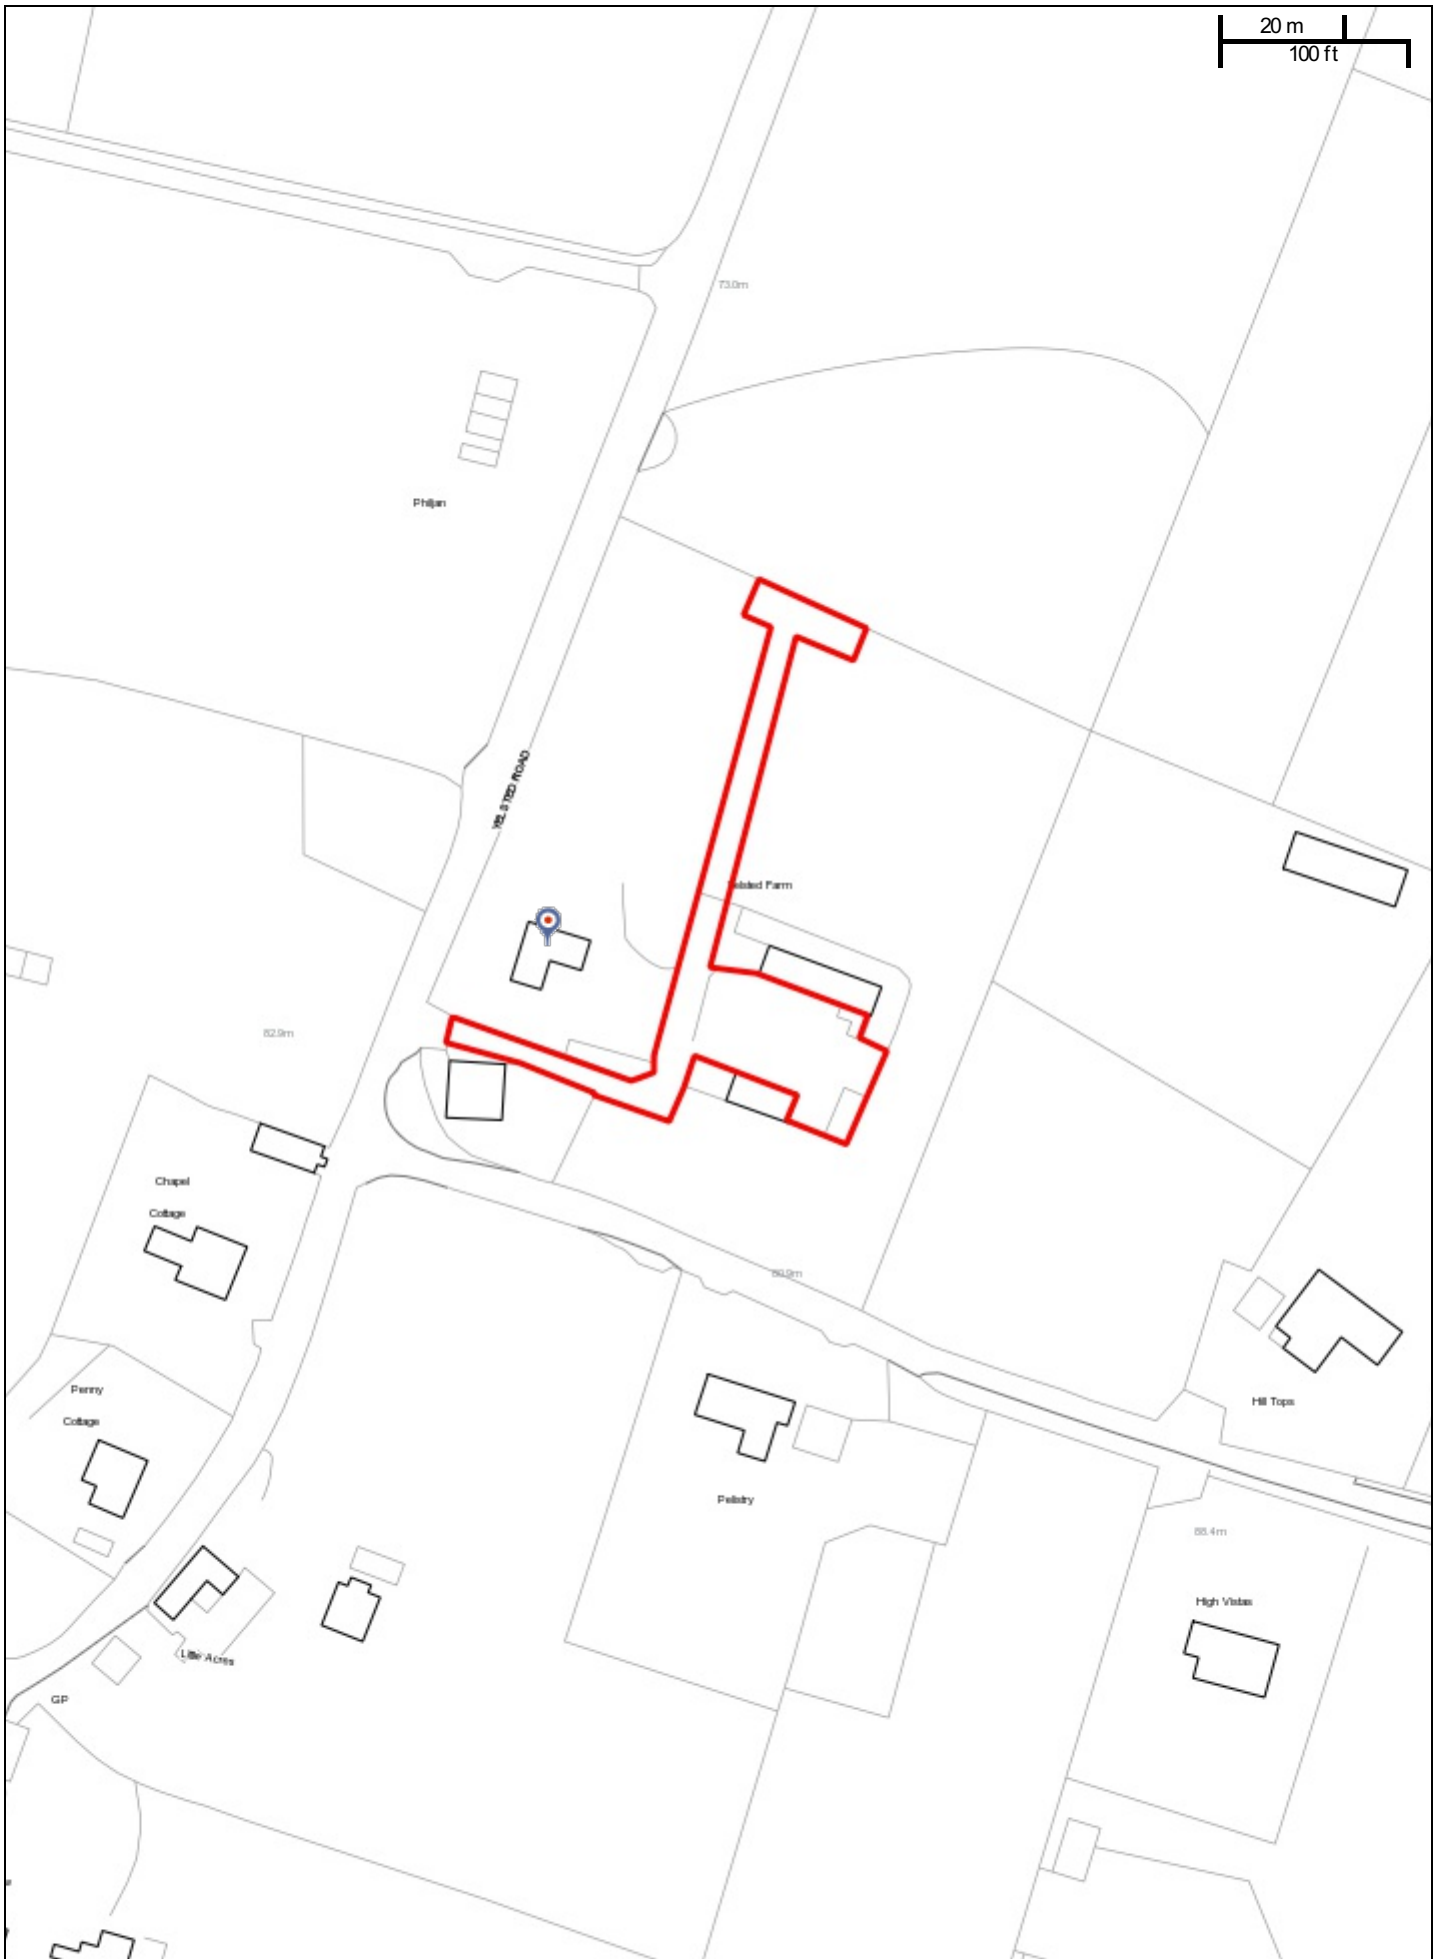

20 m
100 ft

18/501626/FULL Yelsted Farm, Yelsted Road

Scale: 1:1250

Printed on: 20/11/2018 at 13:21 PM by SummerF

© Astun Technology Ltd