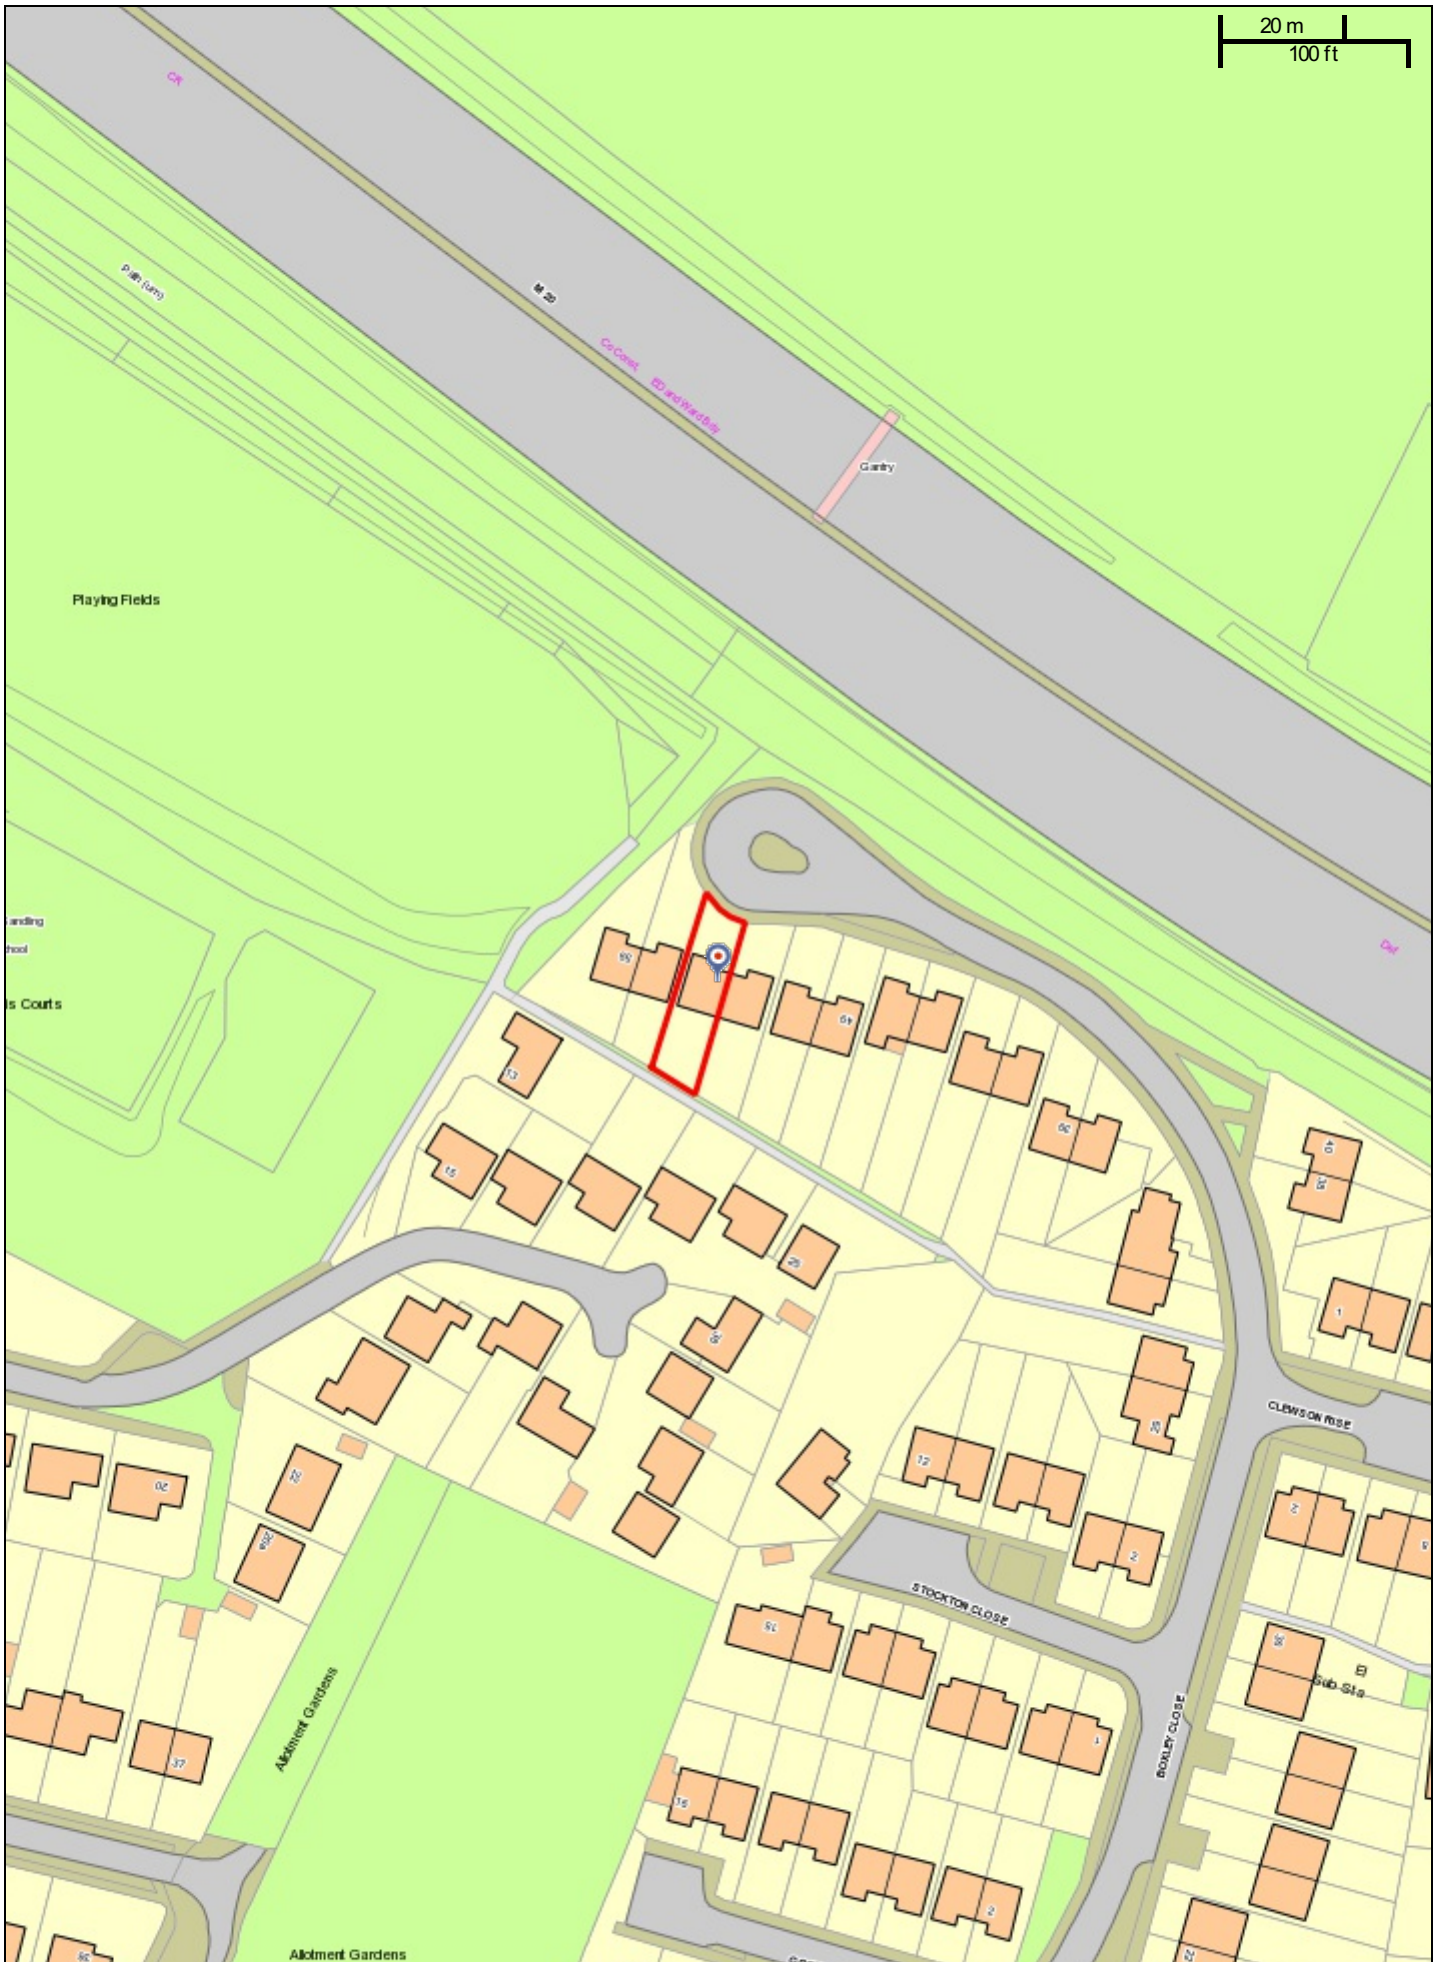

20 m
100 ft

19/502796/FULL 55 Boxley Close, Penenden Heath, Maidstone, Kent, ME14 2DP

Scale: 1:1250

Printed on: 12/8/2019 at 8:52 AM by JoannaW

© Astun Technology Ltd