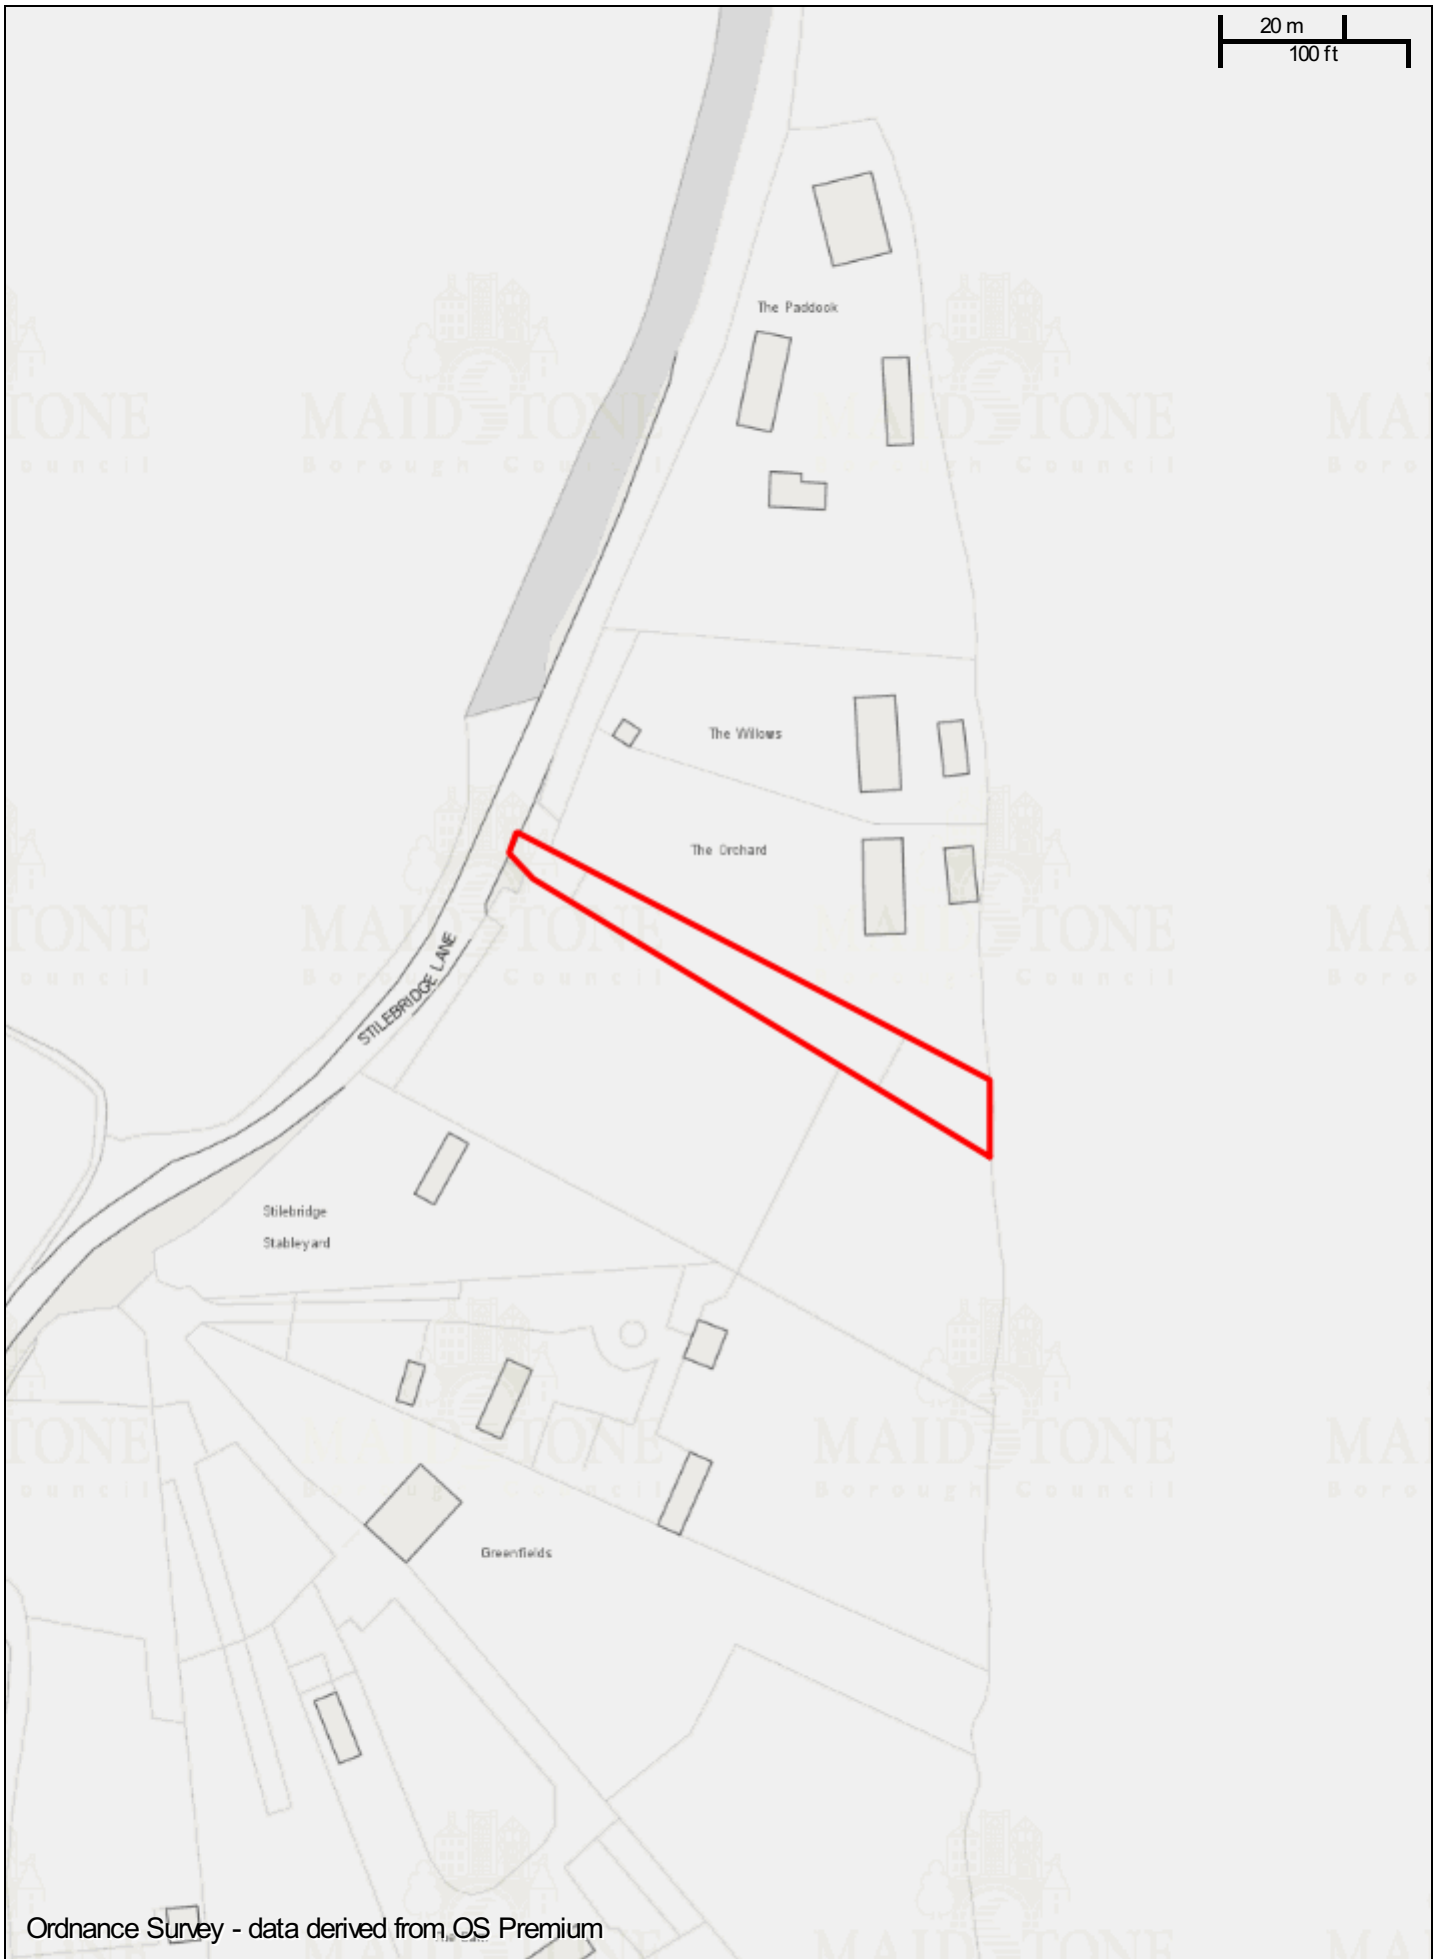

20 m  
100 ft

Ordnance Survey - data derived from OS Premium

**19/500200/FULL - Little Paddocks**

Scale: 1:1250

Printed on: 19/2/2020 at 11:28 AM by StevieH

© Astun Technology Ltd