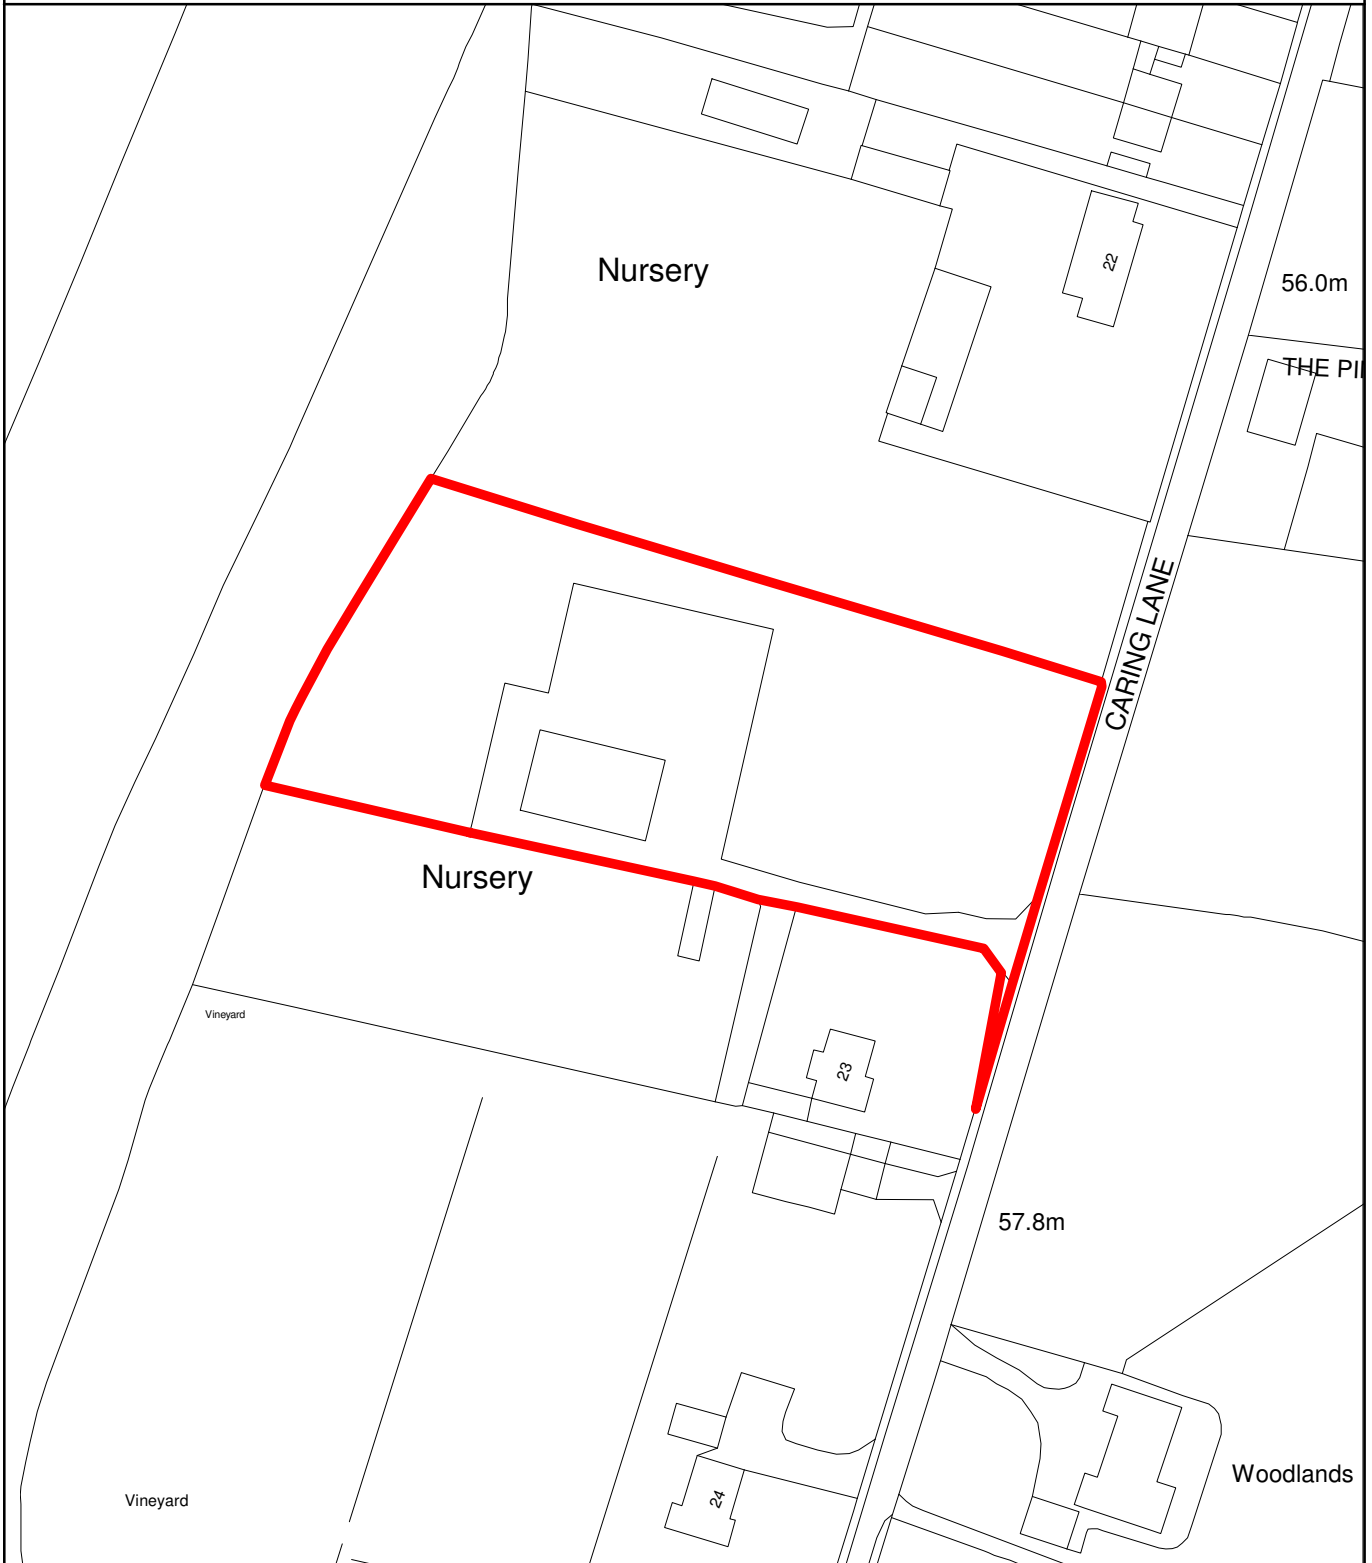

THE MAIDSTONE BOROUGH COUNCIL

PLANNING APPLICATION NUMBER: MA/10/0140

GRID REF: TQ8154

CORBIN BUSINESS PARK,
CARING LANE, BEARSTED.

This copy has been produced specifically for Planning and Building Control Purposes only. No further copies may be made. Reproduced from the Ordnance Survey mapping with the permission of the Controller of Her Majesty's Stationary Office ©Crown Copyright. Unauthorised reproduction infringes Crown Copyright and may lead to prosecution or civil proceedings. The Maidstone Borough Council No. 1000019636, 2010. Scale 1:1250