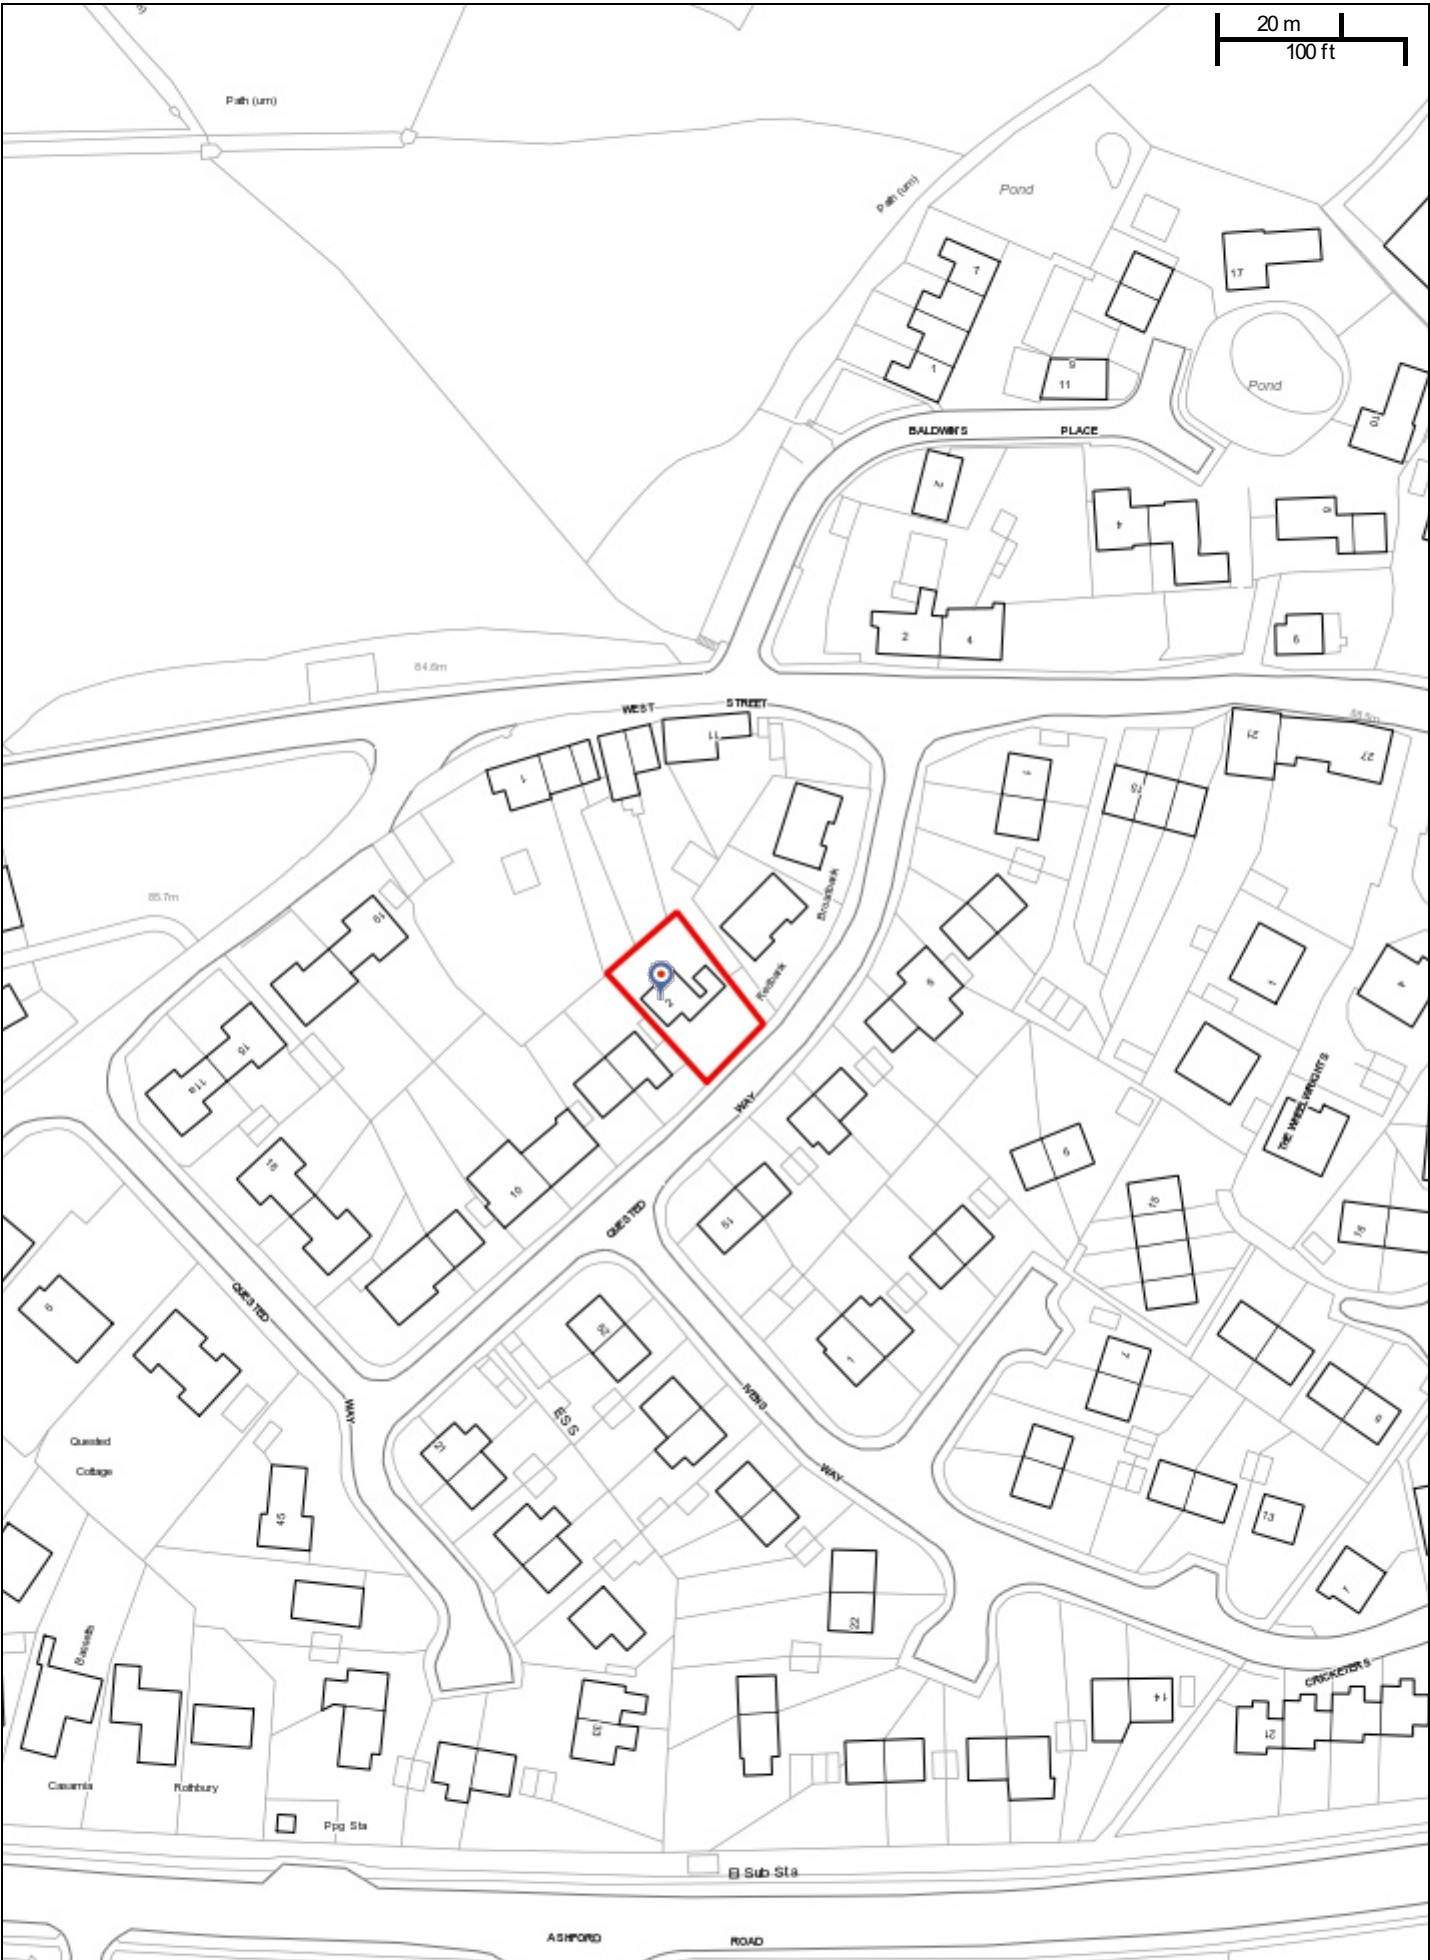

20 m  
100 ft

**20/502706/FULL - 2 Quested Way**

Scale: 1:1250

Printed on: 11/8/2020 at 17:06 PM by StevieH

© Astun Technology Ltd