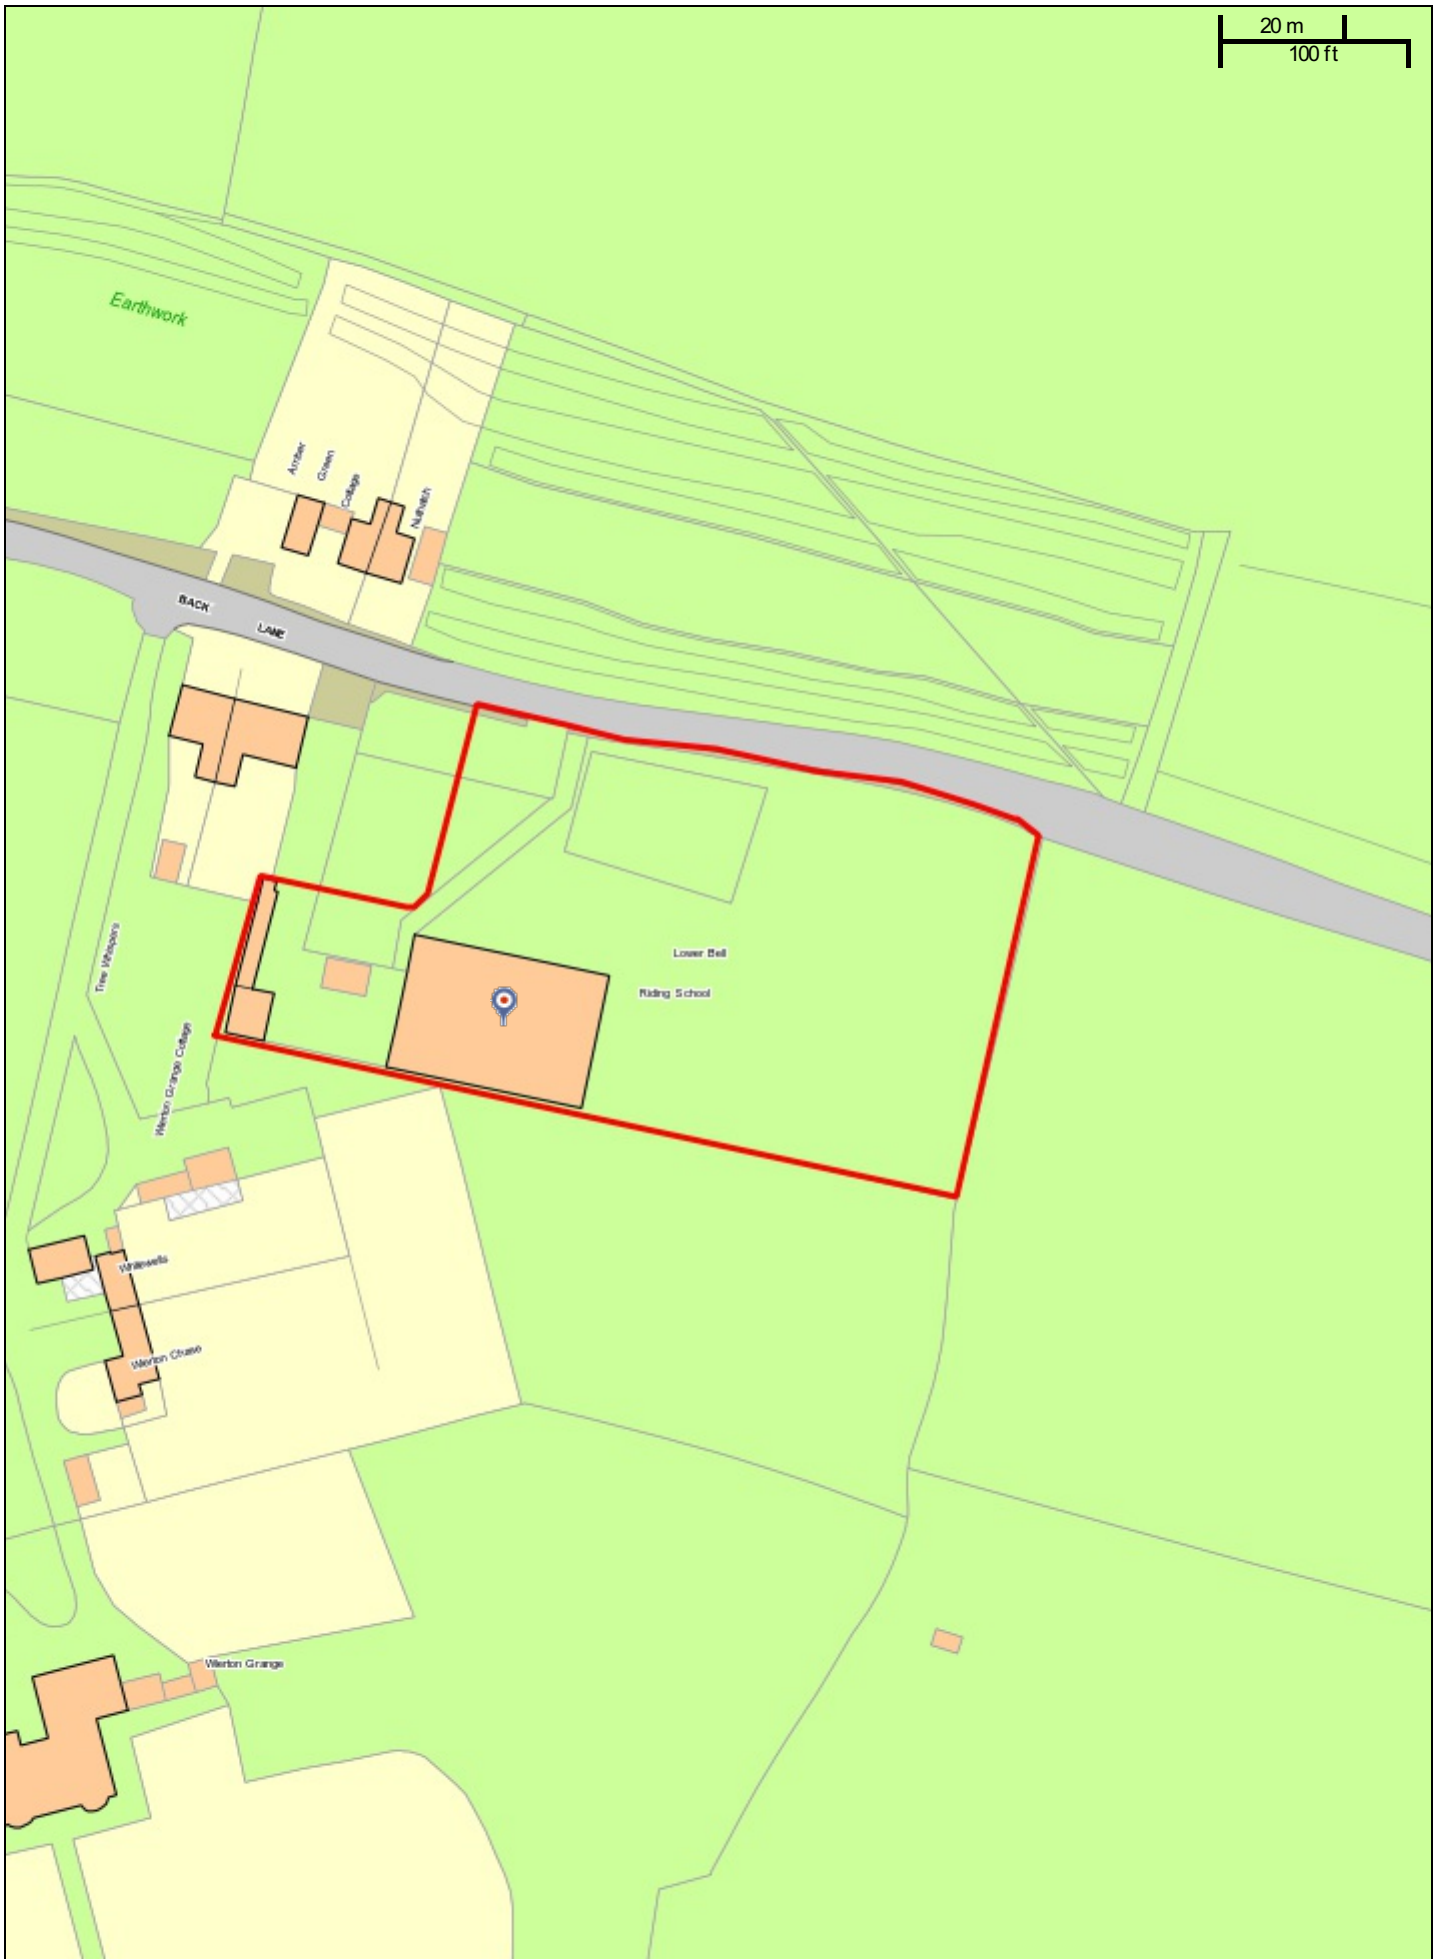

20 m
100 ft

20/502032/FULL - Lower Bell Riding School, Back Lane, Boughton Monchelsea, Maidstone, Kent

Scale: 1:1250

Printed on: 14/9/2020 at 13:31 PM by JoannaW

© Astun Technology Ltd