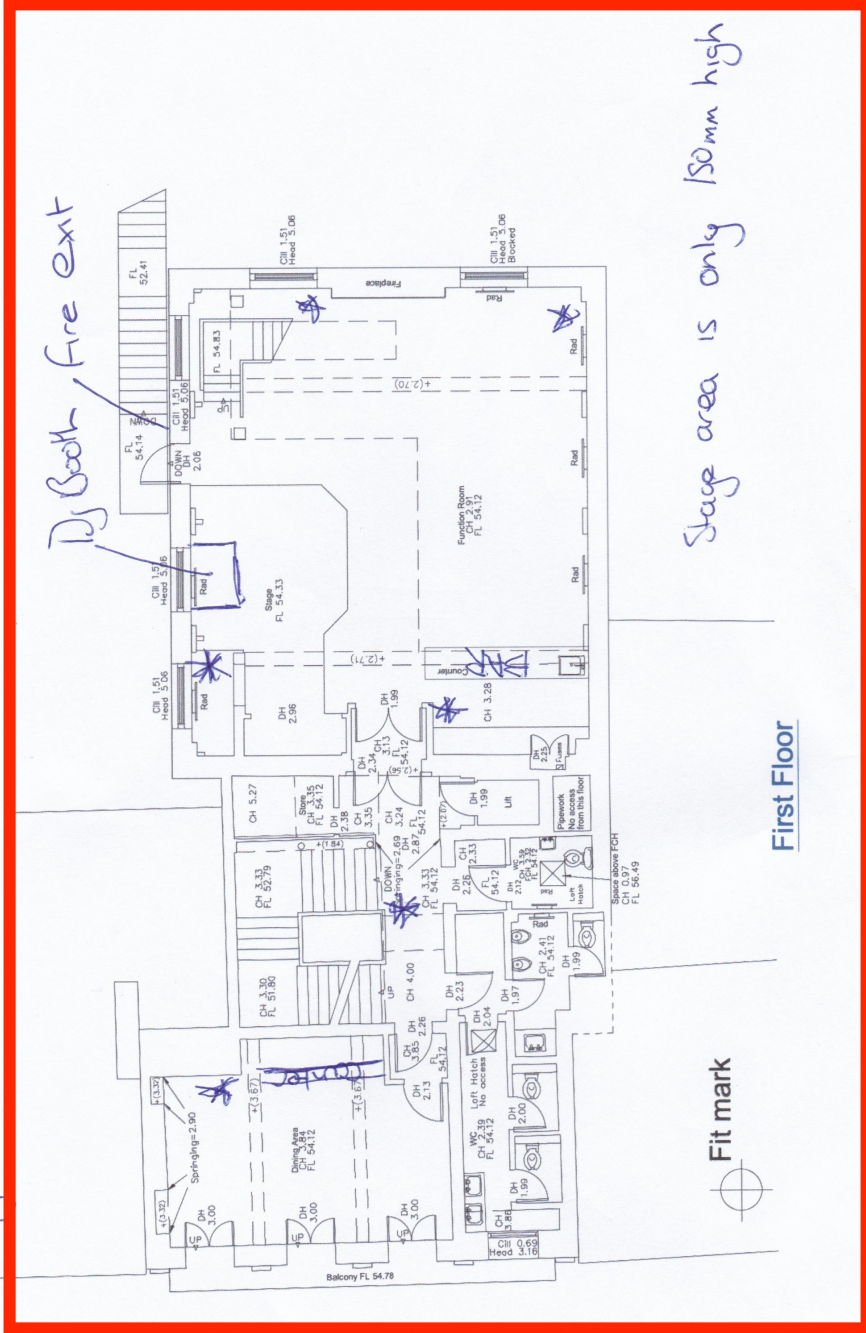

~~\*~~ Fire Extinguishers

DJ Booth Fire exit

First Floor

Stage area is only 150mm high