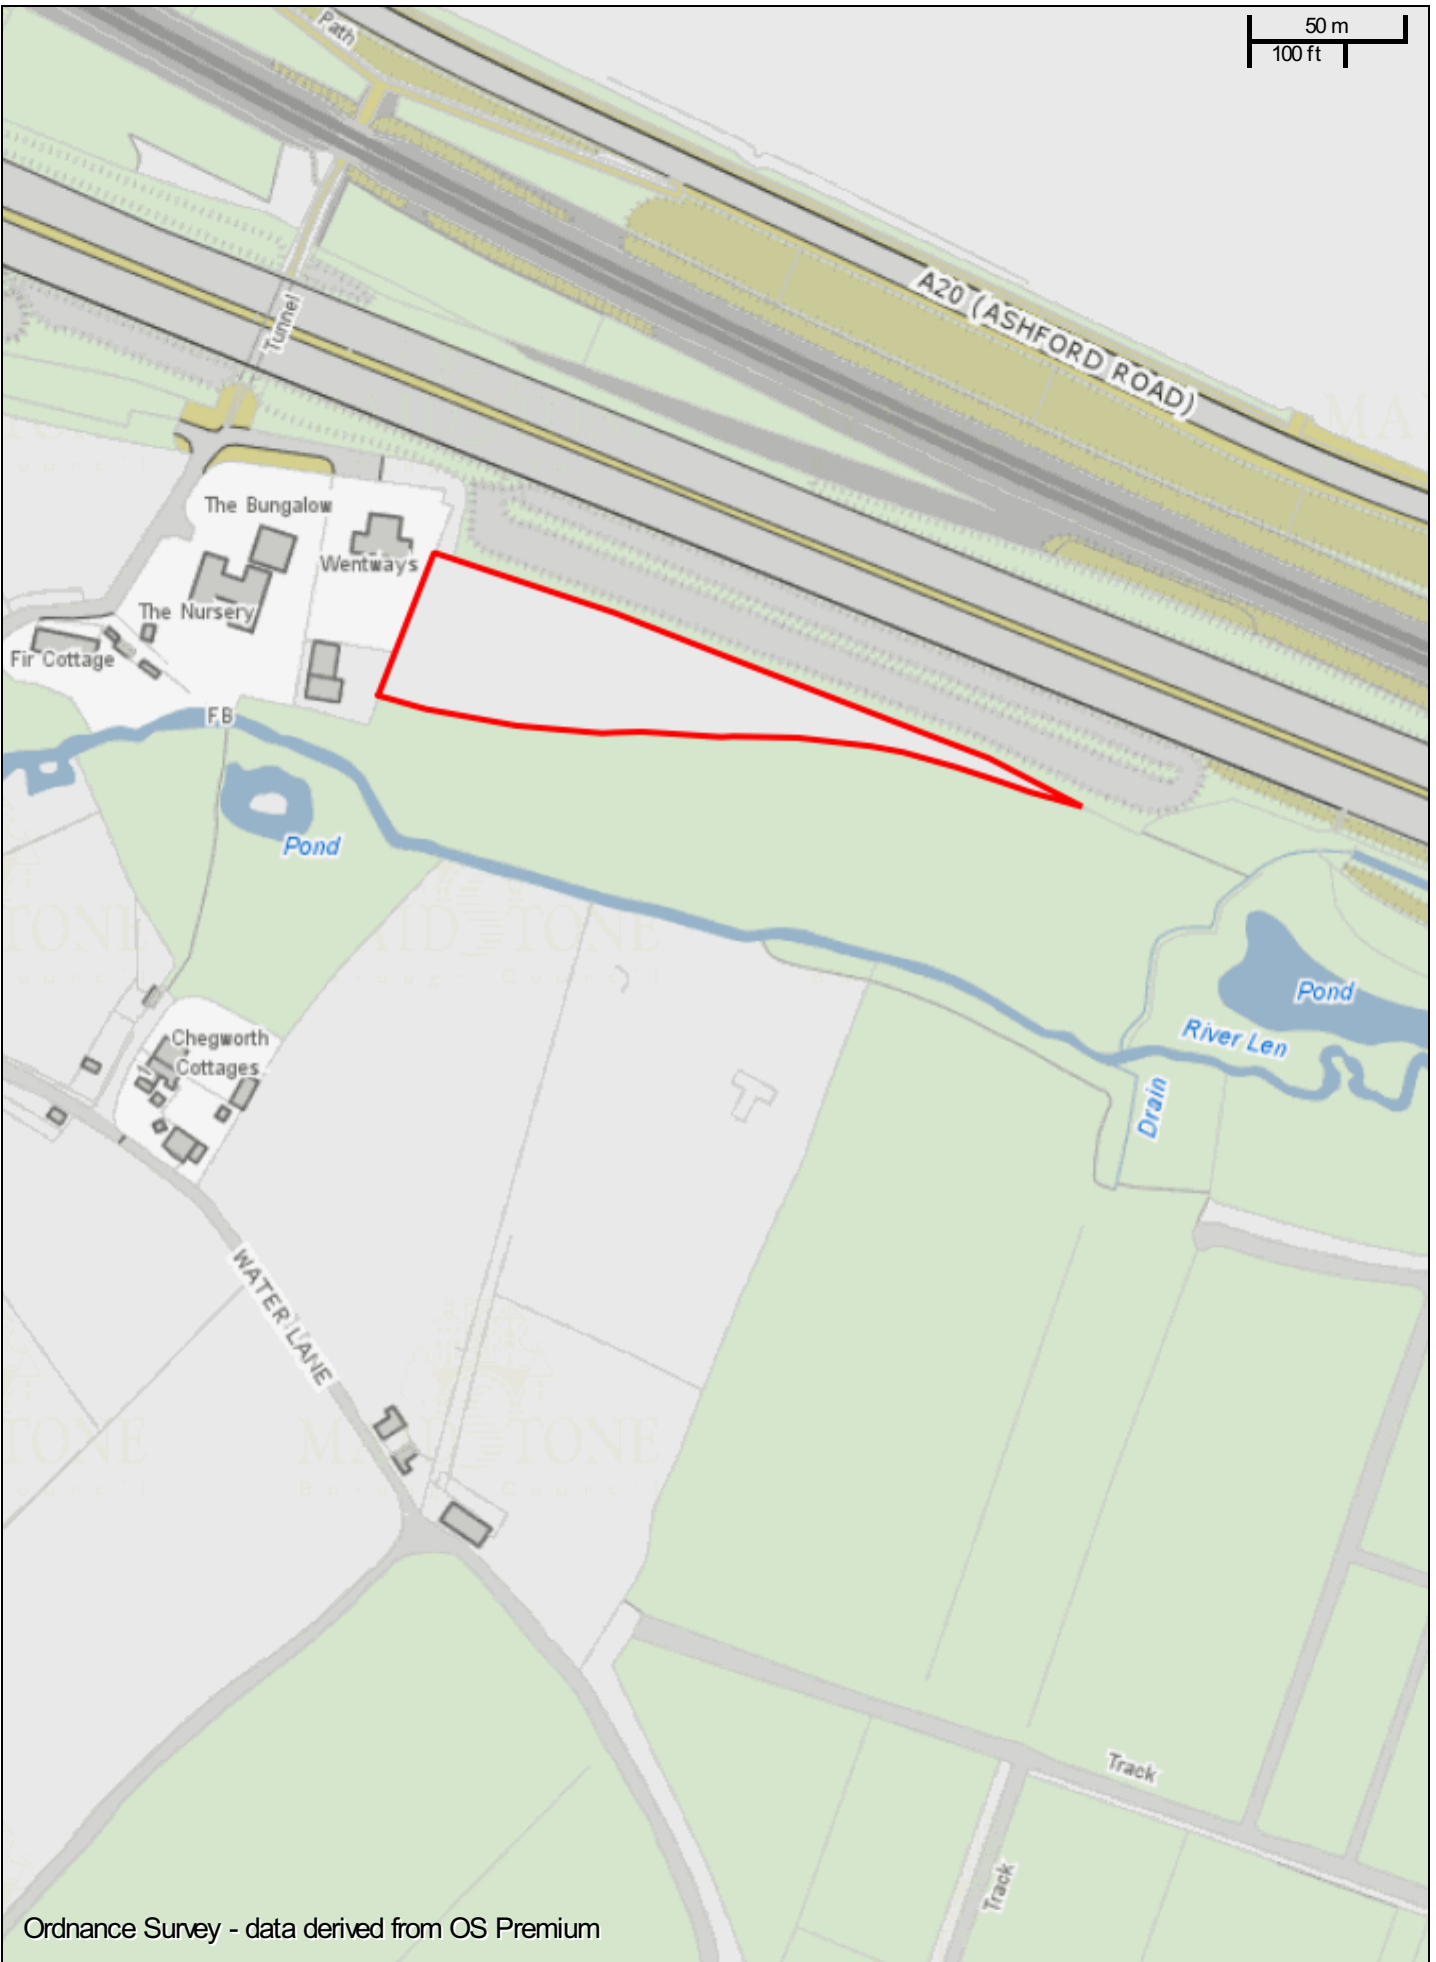

50 m
100 ft

Ordnance Survey - data derived from OS Premium

20/503651/FULL - River Wood
Scale: 1:2500
Printed on: 17/2/2021 at 9:24 AM by StevieH

 **ASTUN**
TECHNOLOGY
© Astun Technology Ltd