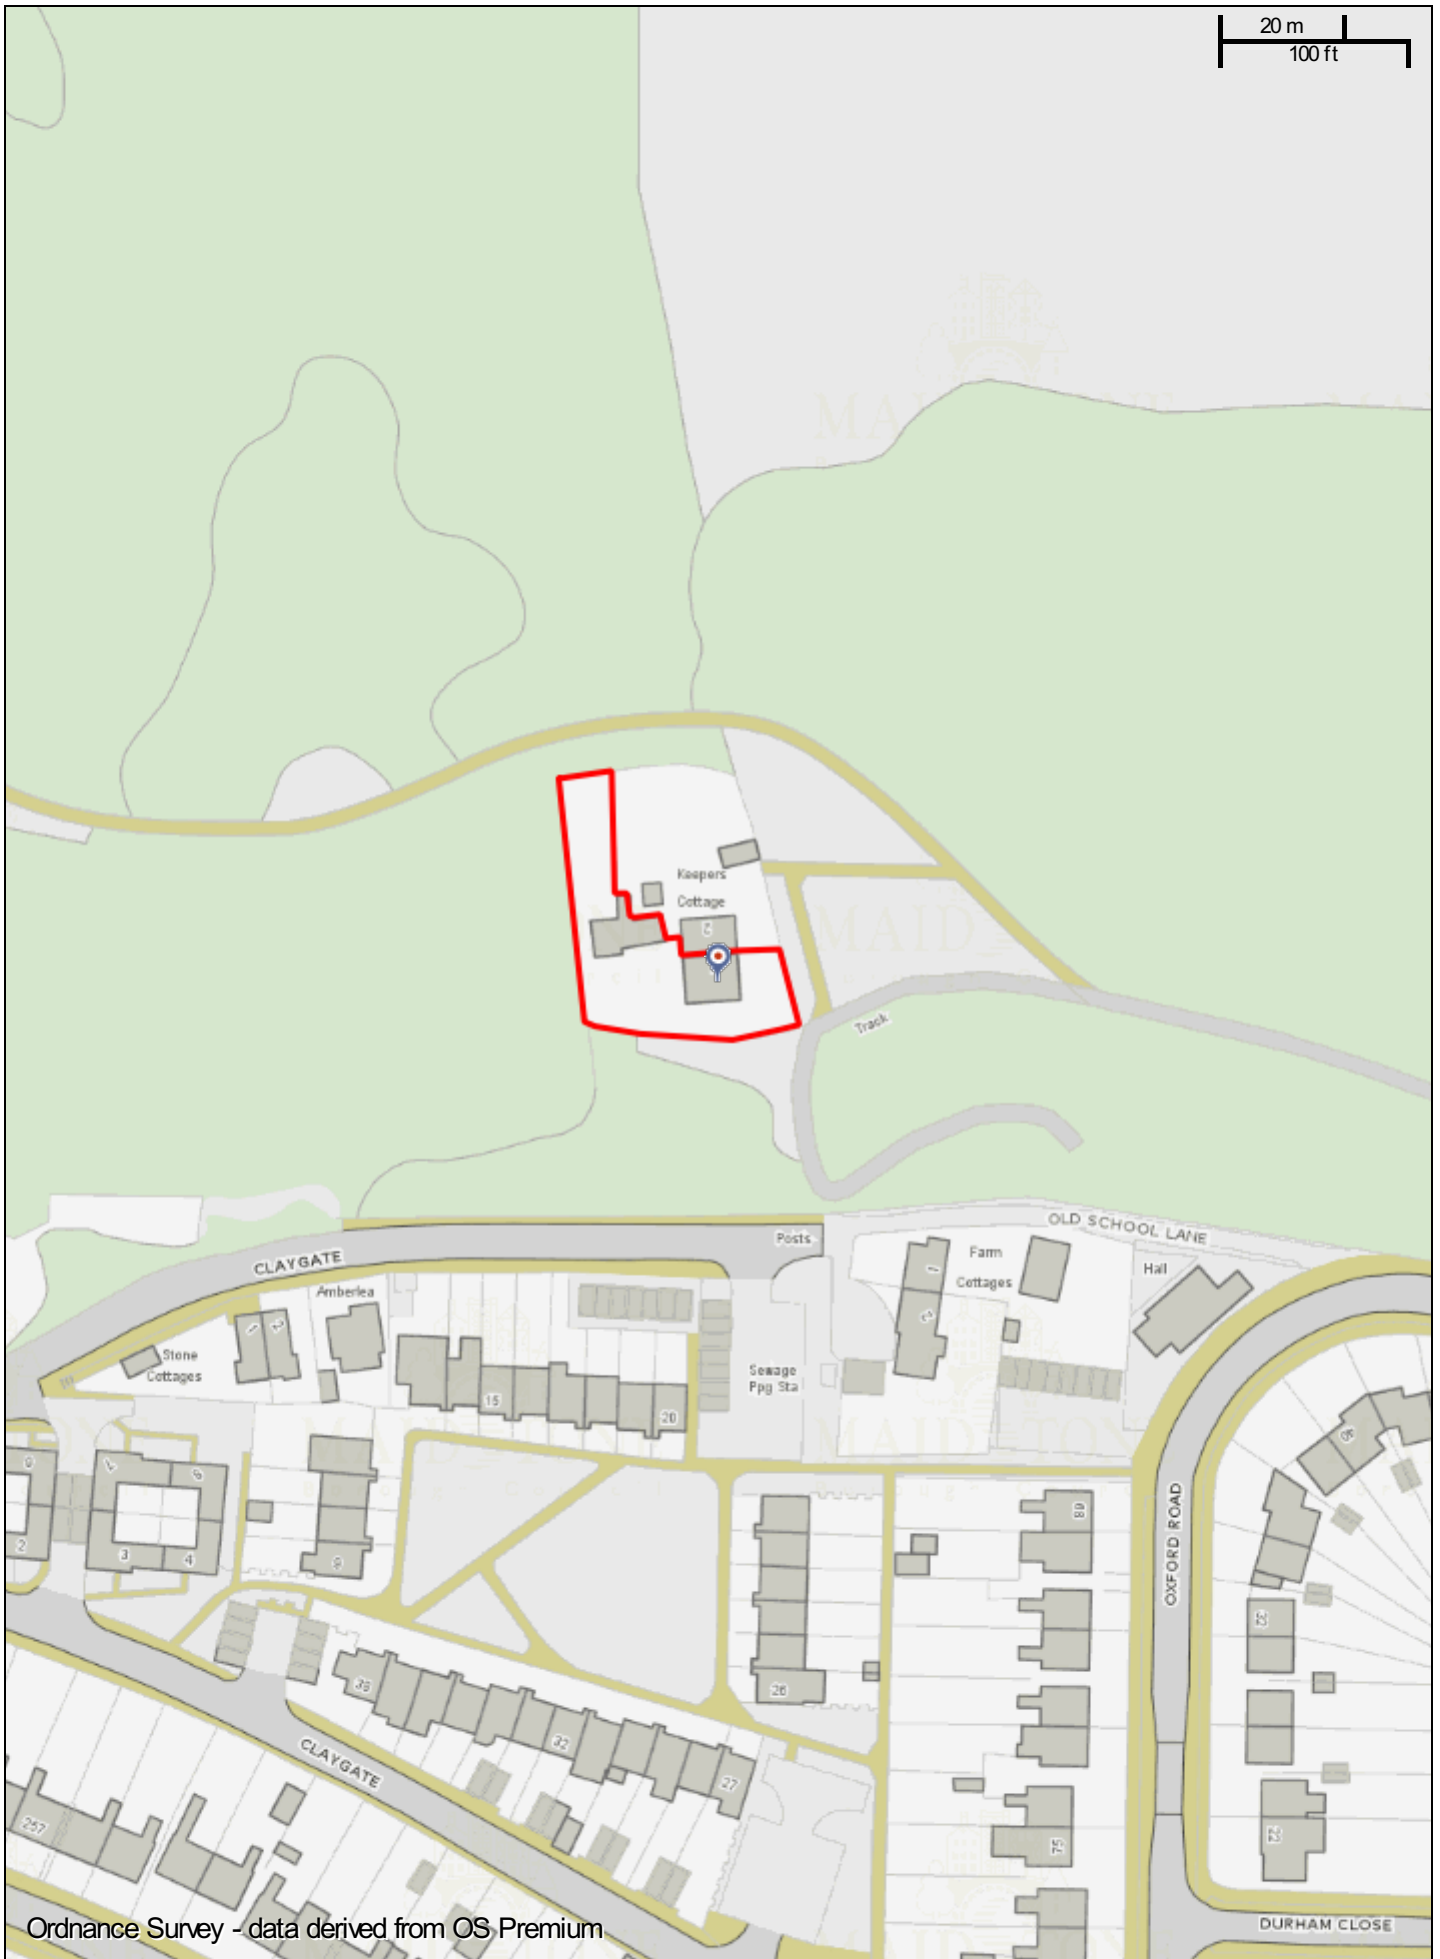

20 m  
100 ft

Ordnance Survey - data derived from OS Premium

20/505996/FULL - 1 Keepers Cottage, Mote Park, Maidstone, Kent

Scale: 1:1250

Printed on: 11/3/2021 at 15:40 PM by JoannaW

© Astun Technology Ltd