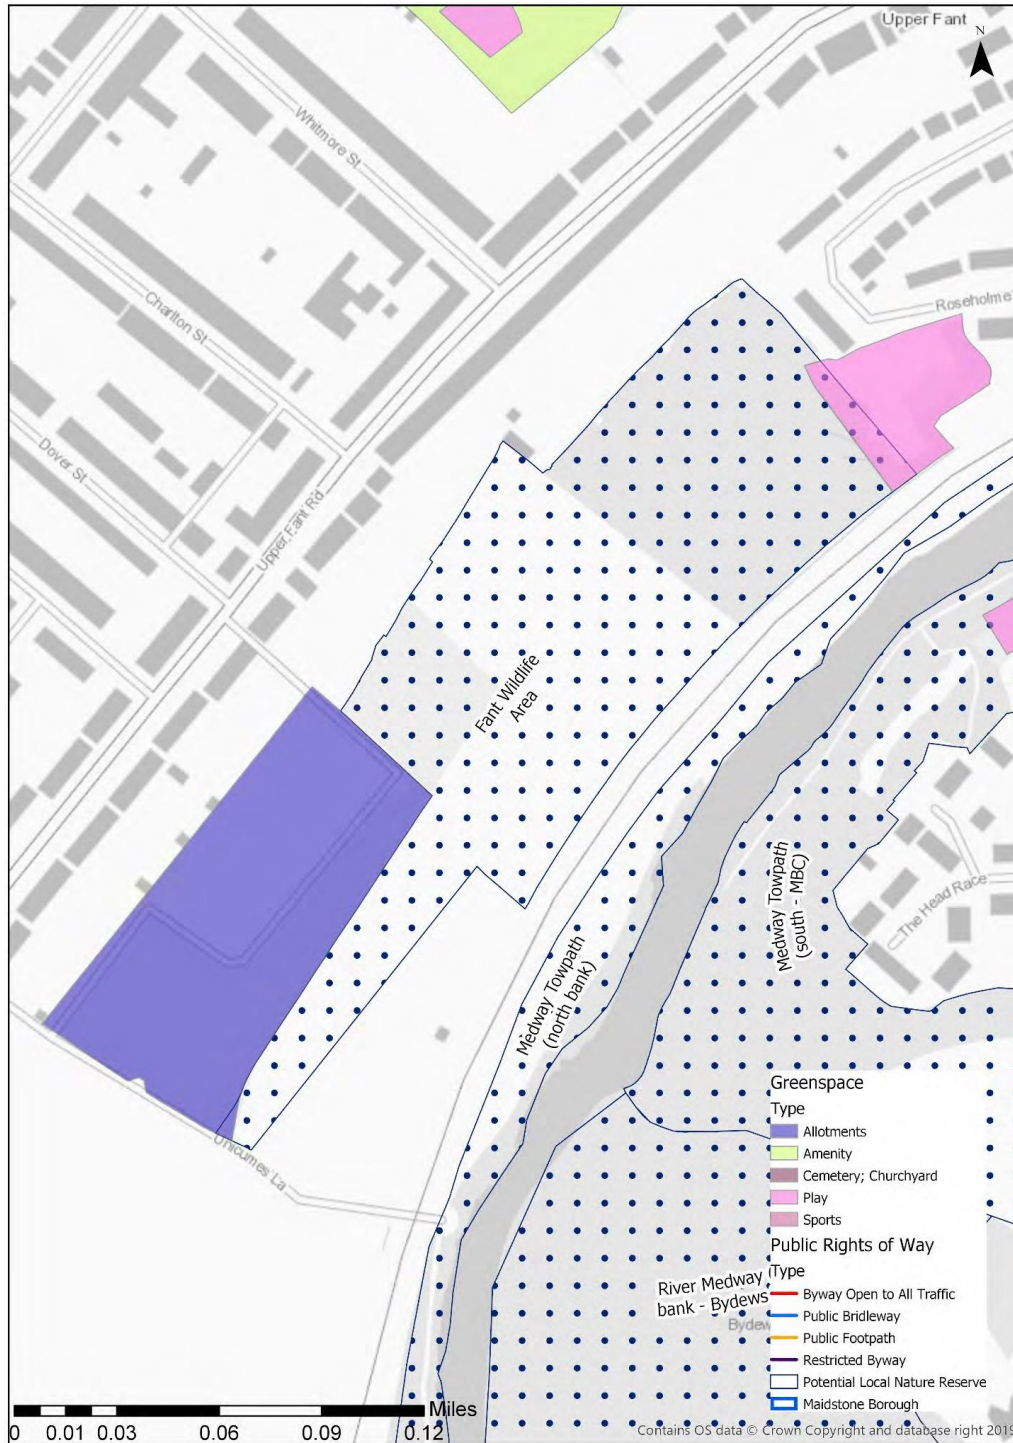

APPENDIX 1 : LNR SITE LOCATION MAPS

(potential LNR's shown with dots)

Fant Wildlife Area

Allington Millennium Green

Weaving Heath

Five Acres & Wents Wood

Hayle Park Nature Reserve (& Dean Street)

Spot Lane Nature Area