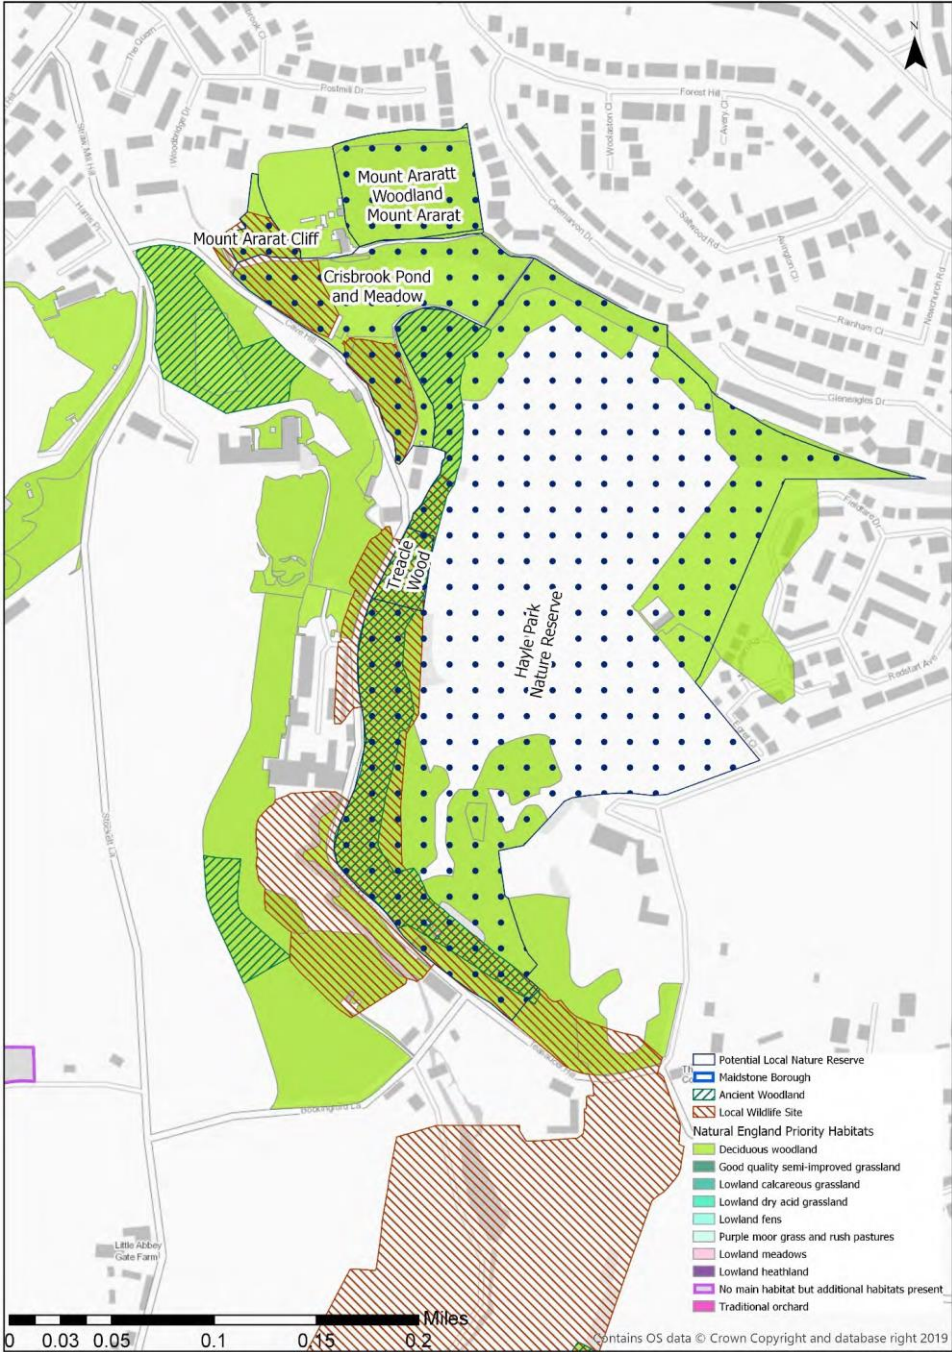

APPENDIX 1 : LNR SITE LOCATION MAPS

(potential LNR's shown with dots)

Fant Wildlife Area

Allington Millennium Green

Weaving Heath

Five Acres & Wents Wood

Hayle Park Nature Reserve (& Dean Street)

Spot Lane Nature Area