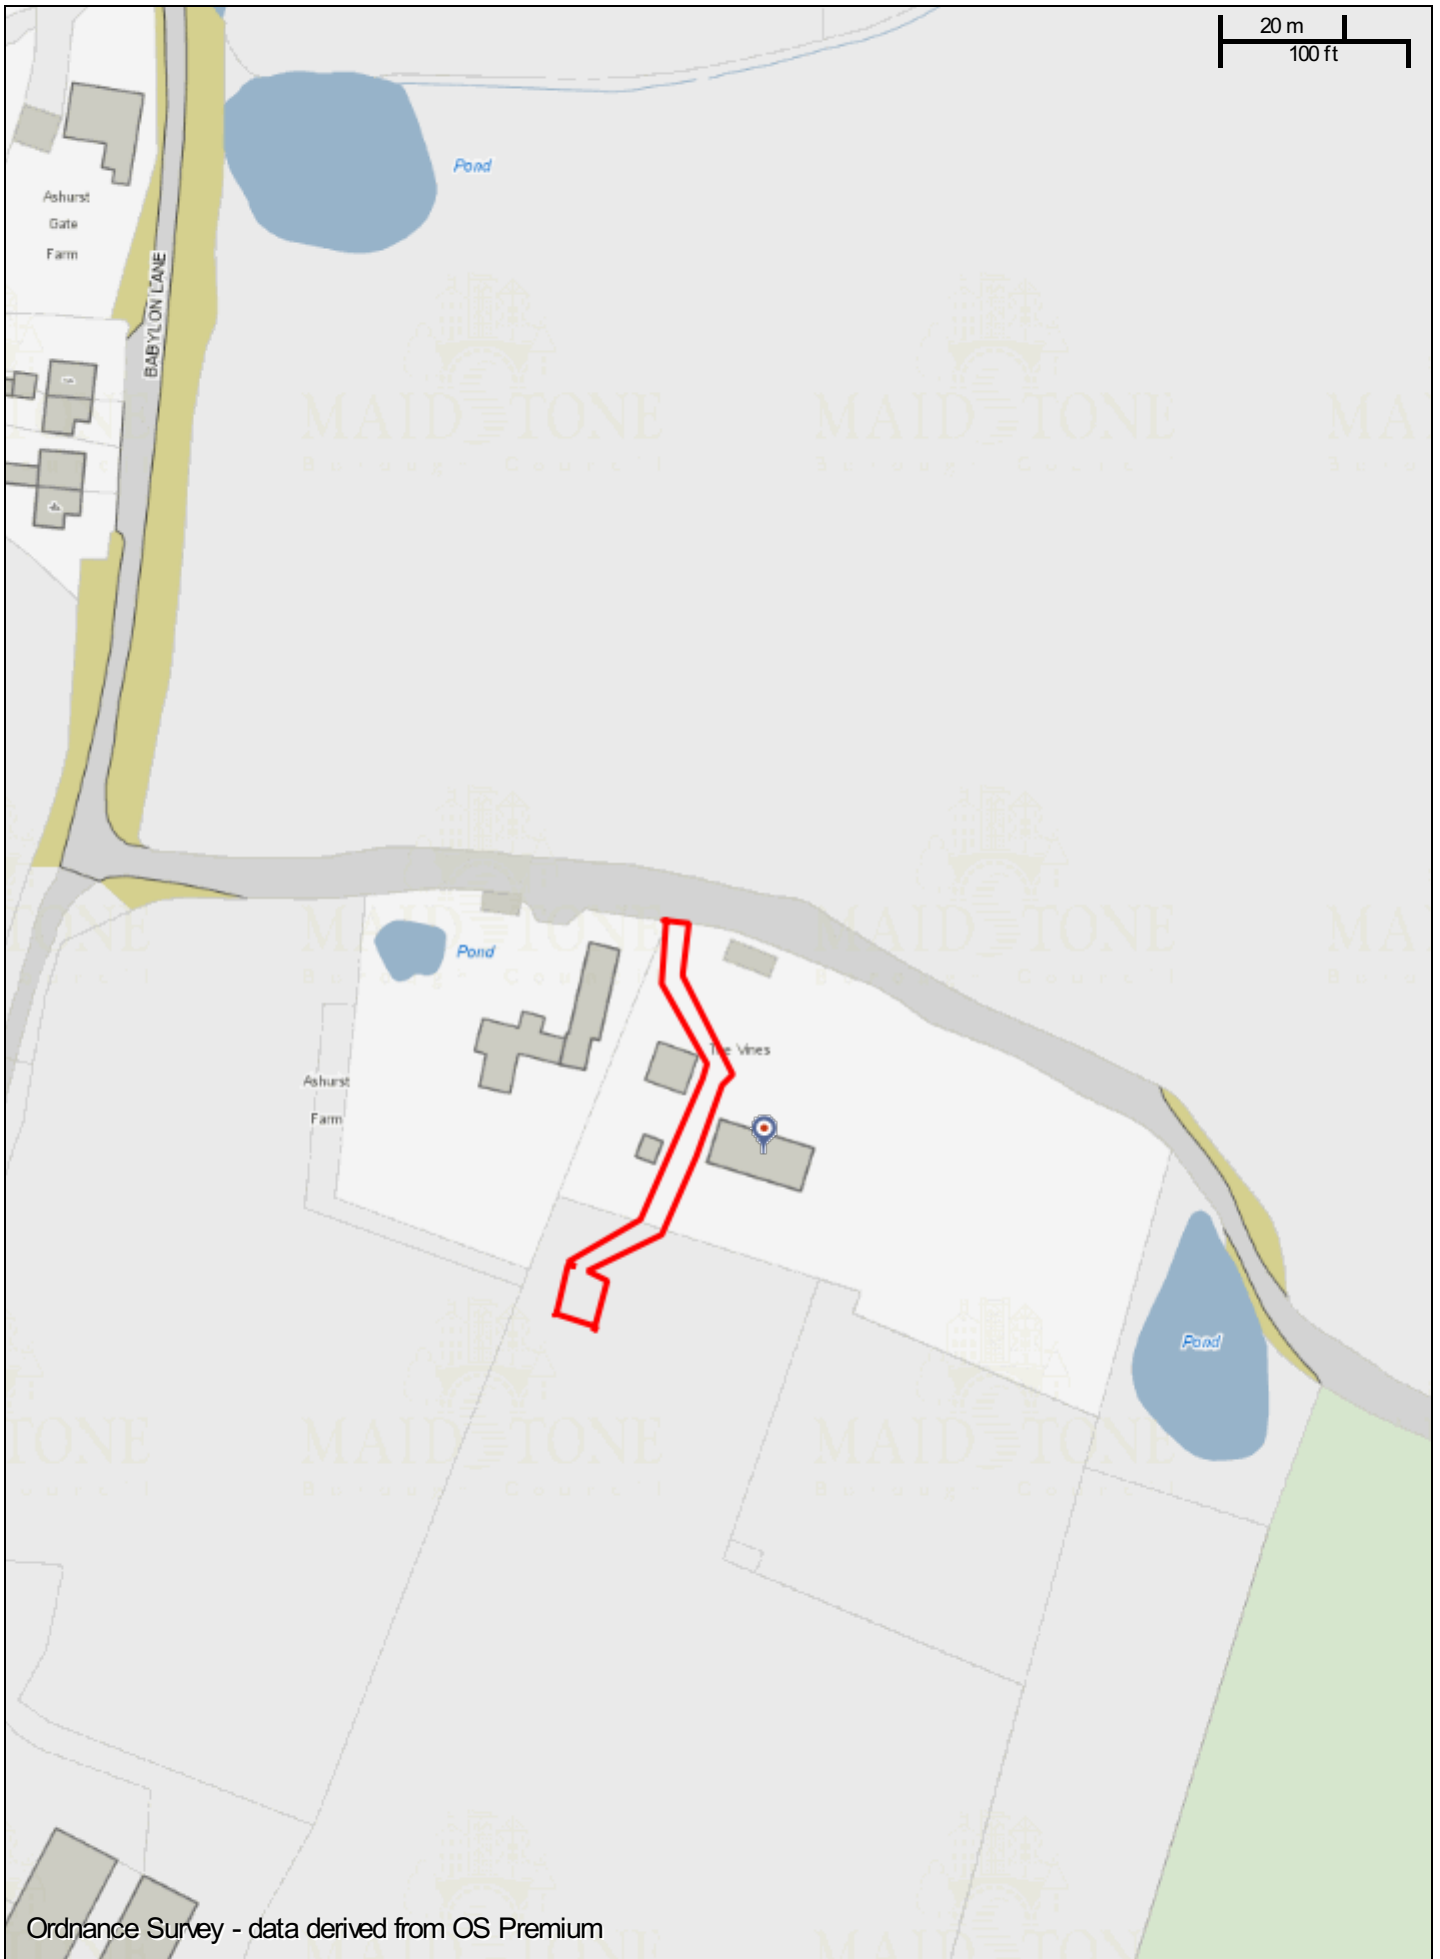

20 m  
100 ft

Ordnance Survey - data derived from OS Premium

**20/505514/FULL The Vines, Forsham Lane, Chart Sutton, Maidstone, Kent, ME17 3EP**

Scale: 1:1250

Printed on: 13/4/2021 at 16:07 PM by SummerF

© Astun Technology Ltd